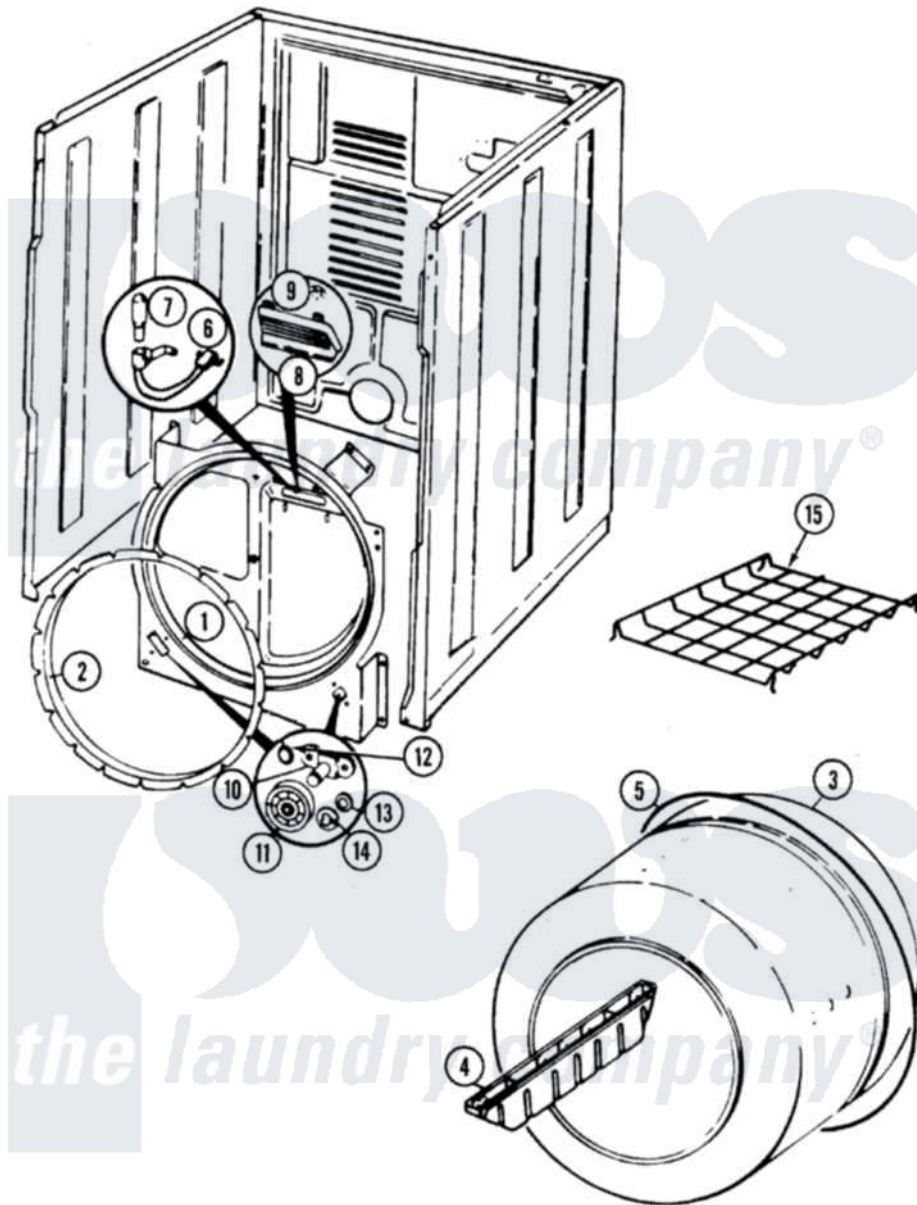

# Jenn-Air JDE3000A 06 - TUMBLER

Jenn-Air [Residential Jenn-Air JDE3000A Dryer Parts](#) Parts Diagram 06 - TUMBLER  
 Click on the part number to view part

Item	Original Part Number	Replaced By	Status	Part Description
1	25-7733	<a href="#">681414</a>		Screw, 10AB X 1/2
"	<a href="#">LA-1054</a>			Dryer Bulkhead Kit
2	53-0281	<a href="#">31001747</a>		Seal Assembly
3	<a href="#">53-1250</a>			Cylinder
4	25-7759	<a href="#">3196164</a>		Screw
"	53-1249		Not Available	BAFFLE, WHITE
5	31531589	<a href="#">341241</a>		Belt
6	<a href="#">53-1580</a>			Receptacle Assembly
"	<a href="#">25-3457</a>			Screw, Sems
7	53-0570	<a href="#">A3167501</a>		Lamp Oven, Int.
8	<a href="#">53-0174</a>			Lens, Bulb
9	25-3562	<a href="#">3195558</a>		Nut
10	25-7101	<a href="#">3351614</a>		Screw, Gearcase Cover Mounting
"	<a href="#">53-0197</a>			Support Assembly-Cylinder Rear
11	53-1578	<a href="#">31001096</a>		Roller

"	<a href="#">LA-1008</a>	Rr Roller Kit
12	<a href="#">25-7813</a>	Spacer
13	<a href="#">25-7814</a>	Washer
14	<a href="#">25-7854</a>	Ring, Retaining
15	53-0772	<a href="#">21001495</a> Rack, Drying