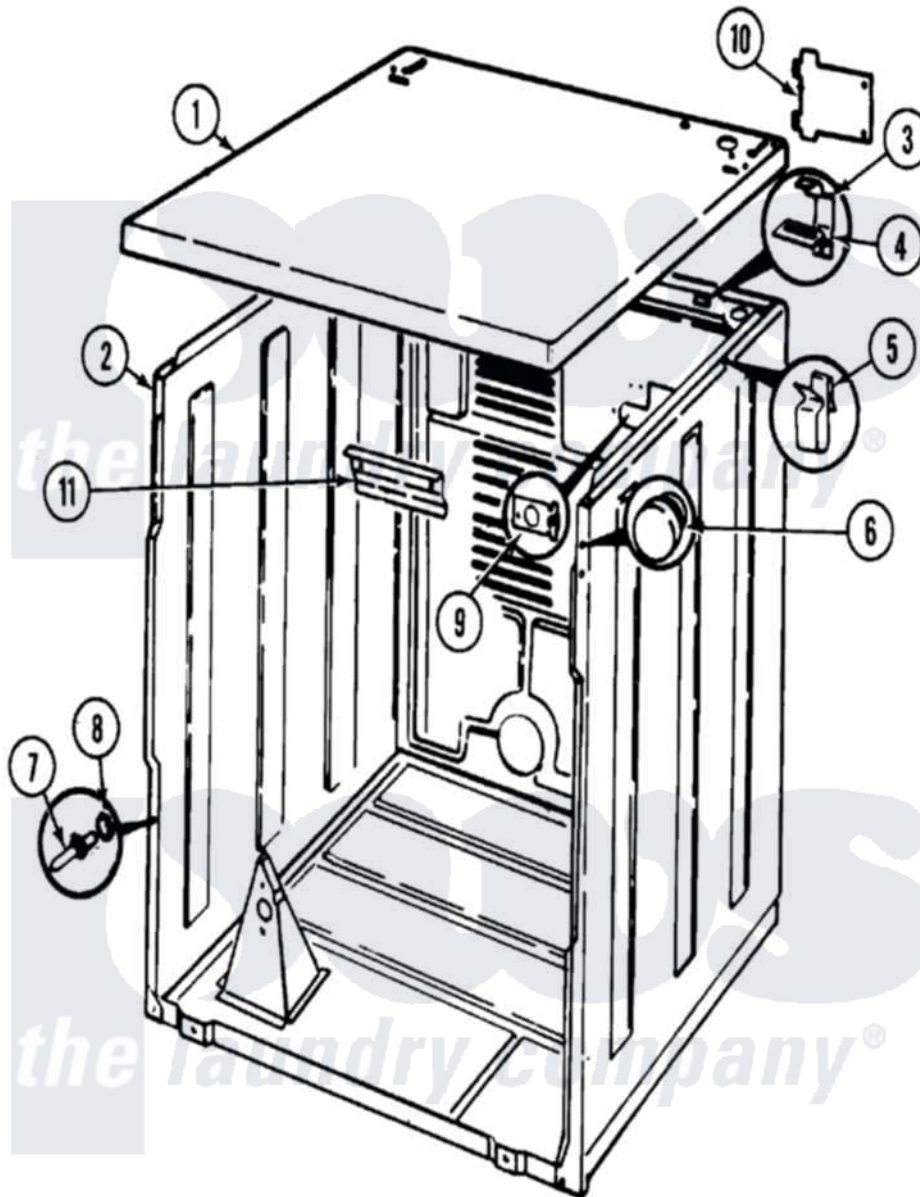

Jenn-Air JDE3000W 01 - CABINET

Jenn-Air [Residential Jenn-Air JDE3000W Dryer Parts](#) Parts Diagram 01 - CABINET
 Click on the part number to view part

Item	Original Part Number	Replaced By	Status	Part Description
1	53-2435		Not Available	TOP, CABINET
2	53-2559	31001714		Cabinet And Base Assembly
3	63-5712			Hinge, Cabinet Top
4	33-0930			Pad, Top Hinge
"	25-3092	90767		Screw, 8A X 3/8 HeX Washer Head Tapping
5	25-3034			Clip, Wiring
6	33-2653			Bumper, Cabinet
7	53-0643			Pin, Locator
8	53-0200			Sleeve, Locator Pin
"	25-0224	3400029		Nut, Adapter Plate
9	53-0135		Not Available	SUPPORT, POWER CORD
"	25-7828	489483		Screw 10-32 X 1/2
10	25-7857	90767		Screw, 8A X 3/8 HeX Washer Head Tapping
"	53-0284			Cover, Terminal
11	25-3457			Screw, Sems