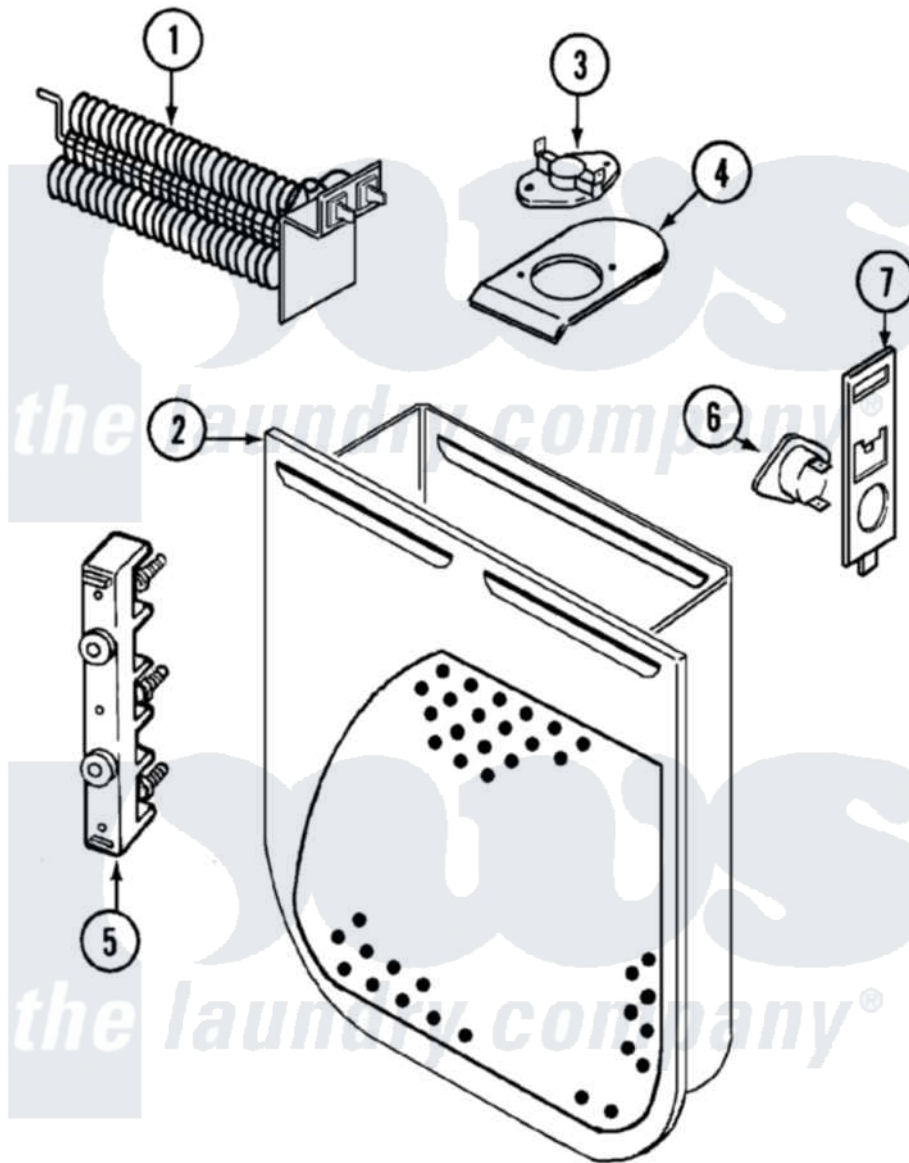

Jenn-Air JDE3000W 03 - HEATER

Jenn-Air [Residential Jenn-Air JDE3000W Dryer Parts](#) Parts Diagram 03 - HEATER
 Click on the part number to view part

Item	Original Part Number	Replaced By	Status	Part Description
1	25-7863			Screw
"	53-1641	LA-1044		Element
2	53-1232			Heater Housing Assembly
3	25-3083	212951		Screw, No.6-32 X 1/4 Inch
"	53-0771			Thermostat, Hi-Limit
4	53-0285			Bracket, Thermostat
"	25-7741	W10116760		Screw
5	25-3122			Washer, Flat
"	25-3123		Not Available	WASHER, CUP
"	25-6124		Not Available	NUT
"	25-0027	112432		Nut
"	53-0166	53-1518		Block, Terminal
"	53-0965		Not Available	STRAP, GROUND
"	25-7803	3400074		Screw
6	LA-1053			Fuse Kit, Thermal
7	53-1181			Bracket, Thermal Fuse