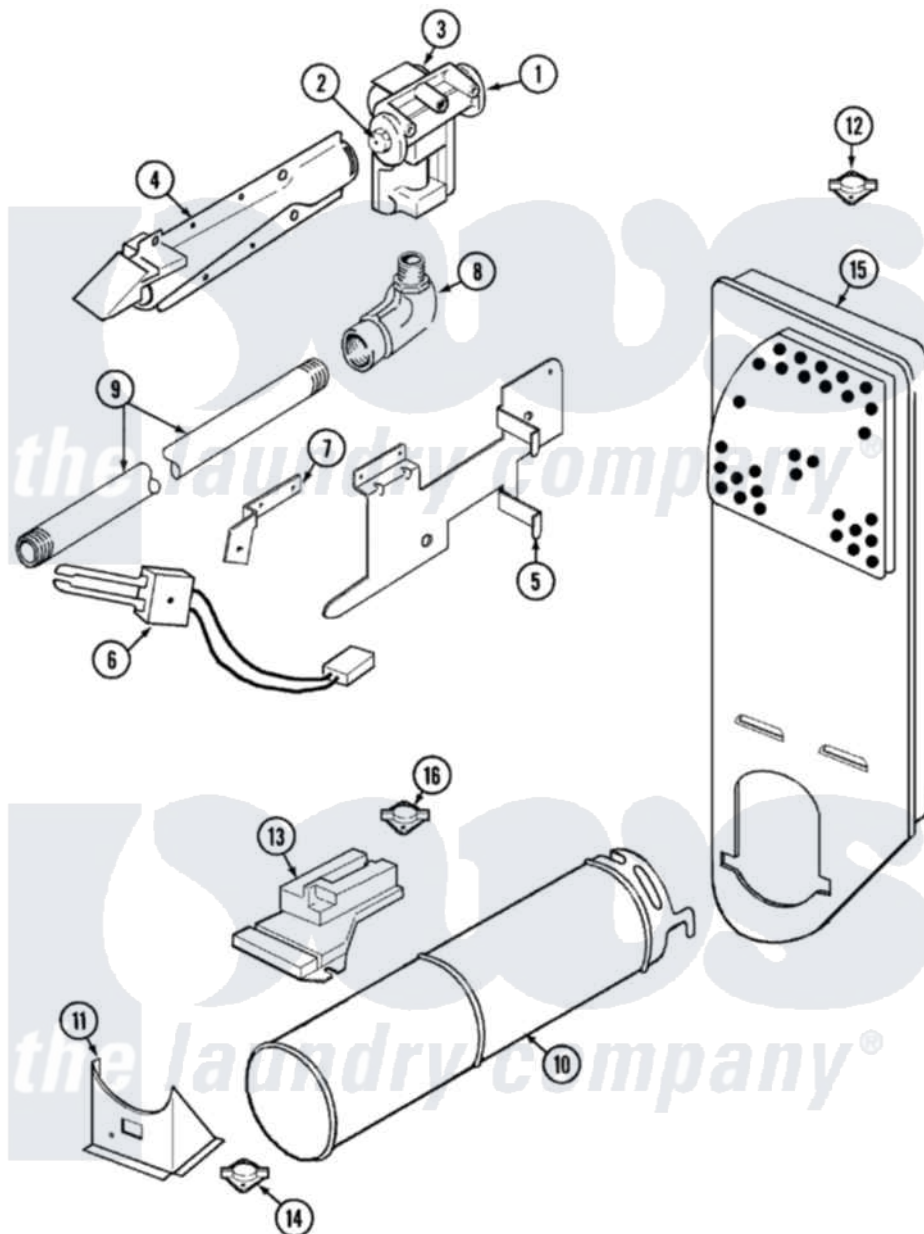

Jenn-Air JDG1000A 01 - GAS CARRYING

Jenn-Air [Residential Jenn-Air JDG1000A Dryer Parts](#) Parts Diagram 01 - GAS CARRYING
 Click on the part number to view part

Item	Original Part Number	Replaced By	Status	Part Description
1	60-6846			Union Nut
"	31001368		Not Available	TAIL PIECE
"	31001485			Valve, Gas
2	63-3570			Burner Orifice
3	63-6615	279834		Coil-Valve
"	63-6614	279834		Coil-Valve
4	63-6682	31001784		Burner
5	53-0140			Mtg Bracket
"	25-3034			Clip, Wiring
"	25-7741	W10116760		Screw
6	25-7744	8281196		Screw
"	53-0689	31001556		Igniter
7	25-2134	W10116760		Screw
"	53-0686		Not Available	BRACKET
8	31001042			Valve, Gas Shut Off
9	53-2362	31001777		Main Gas L

10	25-7741	W10116760	Screw
"	53-1884		Housing, Heater
11	25-3092	90767	Screw, 8A X 3/8 HeX Washer Head Tapping
"	53-2363		Support, Heater Housing
12	53-1096	LA-1053	Fuse Kit, Thermal
"	25-0168		Screw
13	63-5013	338906	Radiant, Sensor
"	25-2134	W10116760	Screw
14	LA-1053		Fuse Kit, Thermal
"	25-0168		Screw
15	53-1706		Inlet Air Duct Assembly
"	25-7741	W10116760	Screw
16	53-1096	LA-1053	Fuse Kit, Thermal
17	12001031		Conversion Kit
"	63-6766		Conversion Kit