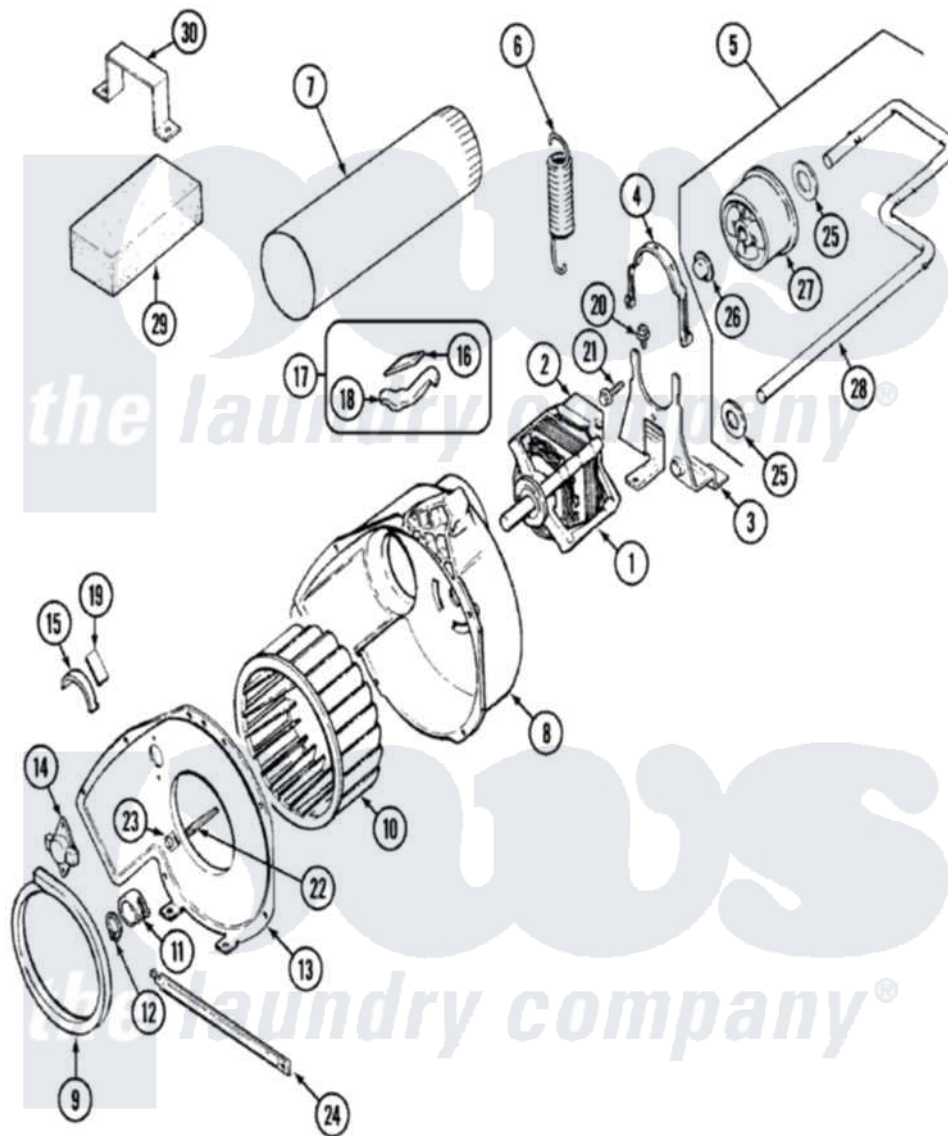

Jenn-Air JDG1000A 02 - MOTOR & DRIVE

Jenn-Air [Residential Jenn-Air JDG1000A Dryer Parts](#) Parts Diagram 02 - MOTOR & DRIVE
 Click on the part number to view part

Item	Original Part Number	Replaced By	Status	Part Description
1	31001015	W10410996		Motor-Drve
2	53-0693	53-0332		Motor Switch
3	25-7732	681414		Screw, 10AB X 1/2
"	53-1932	31001570		Bracket, Motor
4	53-0214	660658		Clamp, Motor Mounting 343481 685441
5	53-2287			Idler Assembly
6	53-2209	31001465		Spring, Idler
7	53-0134			Duct, Exhaust
"	25-2134	W10116760		Screw
8	53-1801			Housing, Blower
9	53-0203	12001324		Duct Kit, Collector
10	31001043			Wheel, Blower
11	25-7823	312967		Clamp, Blower Housing
12	25-7855			Ring, Retaining
13	25-7435	33002917		Screw, No.10-16
"	53-1934			Cover, Blower Housing

"	53-1933		Not Available	COVER, BLOWER HOUSING
14	25-2134	W10116760		Screw
"	31001088			Thermostat, Control
"	53-0170		Not Available	THERMOSTAT, LO-LIMIT (120/110)
"	53-1107			Thermostat, Control
15	53-2273	31001470		Glide, Tumbler
16	53-0724	31001356		Pad, Glide
17	LA-1006			Glide Kit, Tumbler
18	53-2272	31001469		Glide, Tumbler
19	53-1684	31001356		Pad, Glide
20	25-7963	31001571		Screw, 10-24 x 0700 Hxwshrd Ty
21	25-7674			Screw
22	53-1026			Guide, Vane Inlet
23	25-3457			Screw, Sems
24	53-1625			Brace, Tumbler Support
25	25-7815			Washer
26	25-7957			Pushnut
27	53-1628	31001344		Pulley, Idler
28	53-2250	53-2287		Idler Assembly
29	53-0645		Not Available	COUNTERWEIGHT
30	53-0644		Not Available	BRACKET
"	25-7732	681414		Screw, 10AB X 1/2