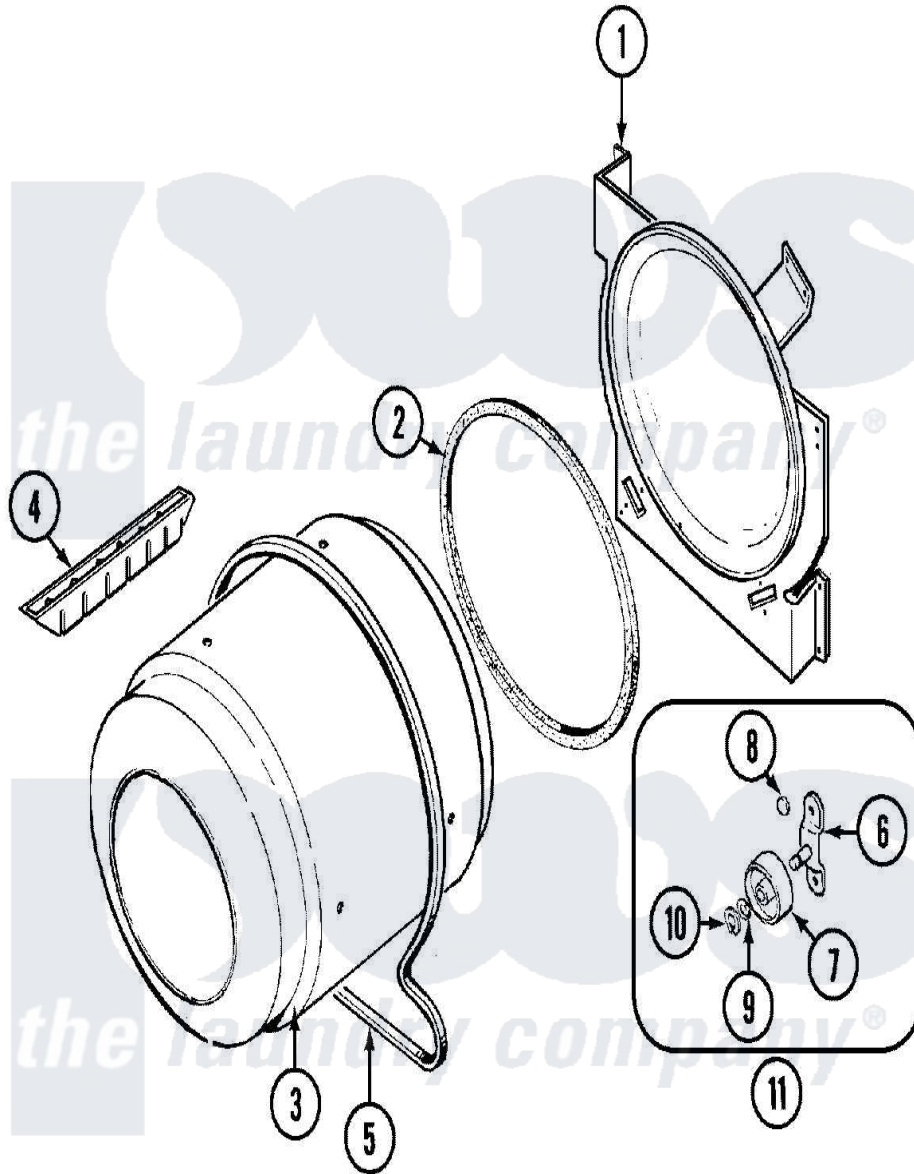

Jenn-Air JDG1000W 06 - TUMBLER

Jenn-Air [Residential Jenn-Air JDG1000W Dryer Parts](#) Parts Diagram 06 - TUMBLER
 Click on the part number to view part

Item	Original Part Number	Replaced By	Status	Part Description
1	LA-1054			Dryer Bulkhead Kit
"	25-7733	681414		Screw, 10AB X 1/2
2	53-0281	31001747		Seal Assembly
3	53-1250			Cylinder
4	25-7759	3196164		Screw
"	Y02100002		Not Available	BAFFLE (WHT)
5	31531589	341241		Belt
6	53-0197			Support Assembly-Cylinder Rear
"	25-7101	3351614		Screw, Gearcase Cover Mounting
7	31001096			Roller
8	25-7813			Spacer
9	25-7814			Washer
10	25-7854			Ring, Retaining
11	LA-1008			Rr Roller Kit