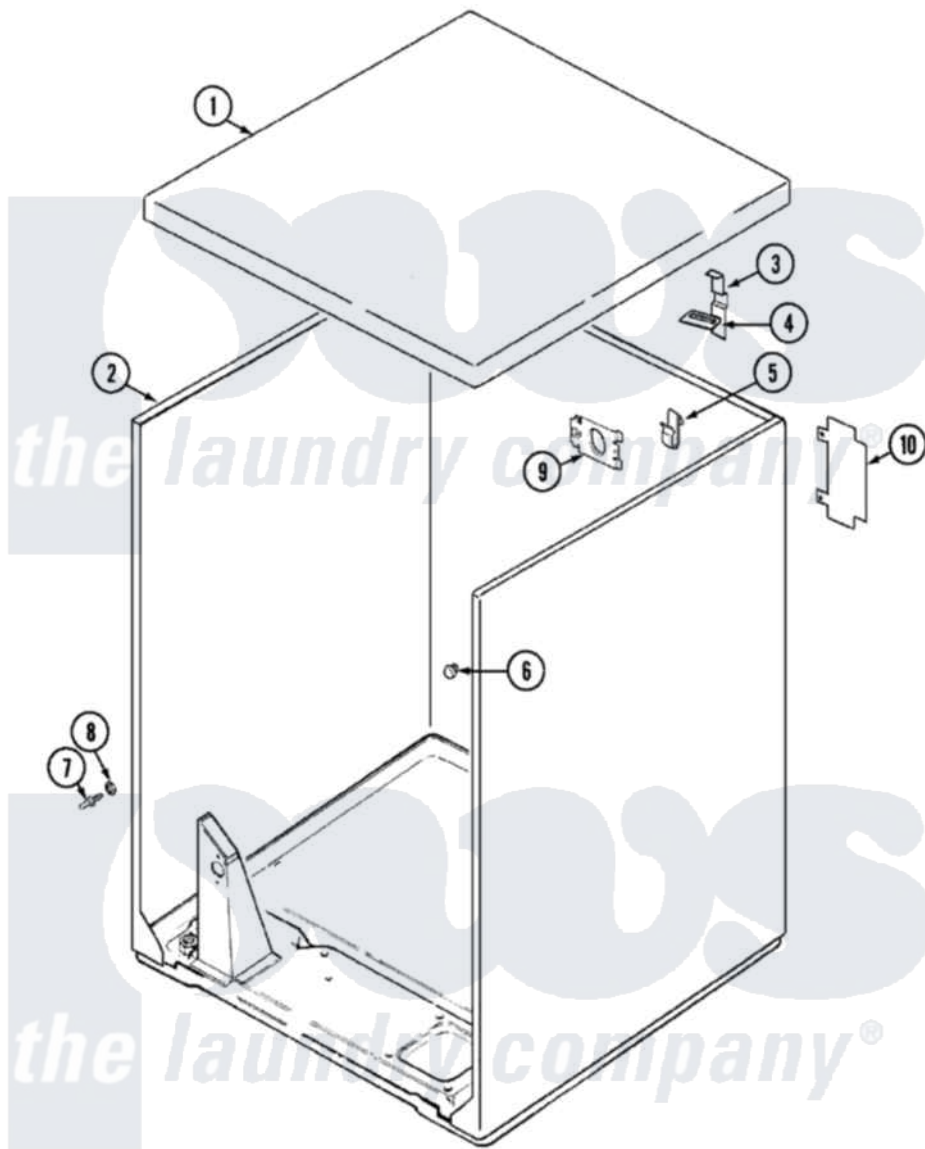

Jenn-Air JDG3000A 01 - CABINET

Jenn-Air [Residential Jenn-Air JDG3000A Dryer Parts](#) Parts Diagram 01 - CABINET

[Click on the part number to view part](#)

Item	Original Part Number	Replaced By	Status	Part Description
1	53-2435-24			Top, Cabinet
2	53-2147-24	31001715		Cabinet And Base Assembly
3	63-5712			Hinge, Cabinet Top
4	33-0930			Pad, Top Hinge
"	25-3092	90767		Screw, 8A X 3/8 HeX Washer Head Tapping
5	25-3034			Clip, Wiring
6	33-2653			Bumper, Cabinet
7	53-0643			Pin, Locator
8	53-0200			Sleeve, Locator Pin
"	25-0224	3400029		Nut, Adapter Plate
9	53-0135		Not Available	SUPPORT, POWER CORD
10	53-0284			Cover, Terminal
"	25-7857	90767		Screw, 8A X 3/8 HeX Washer Head Tapping