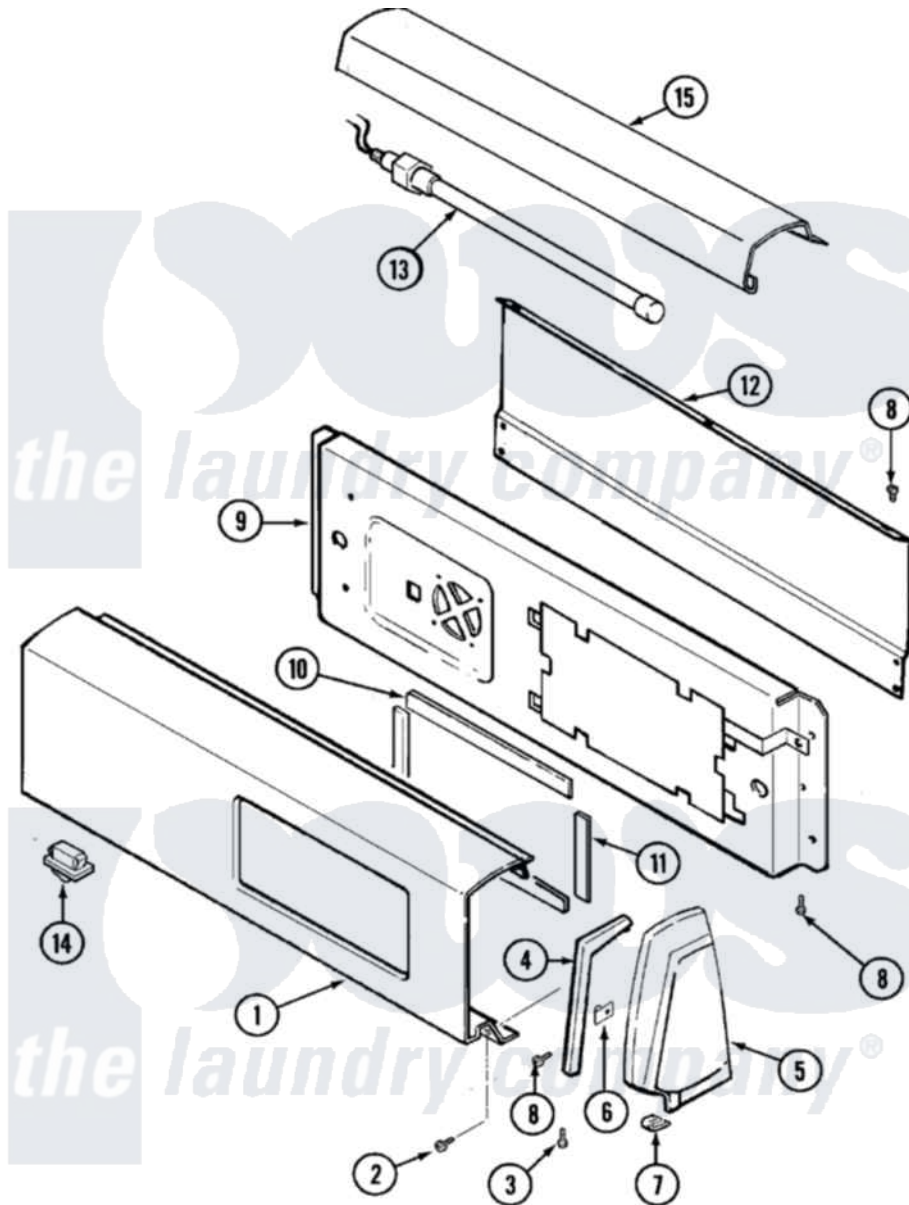

# Jenn-Air JDG3000A 02 - CONTROL PANEL

Jenn-Air [Residential Jenn-Air JDG3000A Dryer Parts](#) Parts Diagram 02 - CONTROL PANEL  
 Click on the part number to view part

Item	Original Part Number	Replaced By	Status	Part Description
1	31001212		Not Available	PANEL, CONTROL (ALM)
"	<a href="#">25-7760</a>			Screw
2	25-7649	<a href="#">910187</a>		Screw
3	25-3092	<a href="#">90767</a>		Screw, 8A X 3/8 HeX Washer Head Tapping
4	21001247		Not Available	TRIM, ENDCAP (RT) (ALM)
"	<a href="#">21001248</a>			Trim, Endcap
5	21001069	<a href="#">12002263</a>		Endcap Kit
"	21001070	<a href="#">21001456</a>		Cap- End
6	<a href="#">25-7702</a>			Speedclip, End Cap To Control Panel
7	<a href="#">25-7851</a>			Speedclip, End Cap To Top
8	25-3092	<a href="#">90767</a>		Screw, 8A X 3/8 HeX Washer Head Tapping
9	<a href="#">35-3540</a>			Speaker Assembly
"	31001216		Not Available	CONTROL SHIELD/ELECT ASSY-ALM
10	<a href="#">35-3450</a>			Seal, Panel Long

11	<a href="#">35-3453</a>		Seal, Panel Short
12	35-2688	<a href="#">21001460</a>	Shield, Rear
"	<a href="#">25-3457</a>		Screw, Sems
13	21001260		CLIP, MOUNTING
"	21001256		Not Available
"	25-7898		Not Available
14	21001116	<a href="#">74008765</a>	Switch, Rocker
15	21001244		Not Available
17	31001050		Not Available
"	31001217		Not Available
18	<a href="#">16000326</a>		Guide, Quick Ref - Jenn-Air