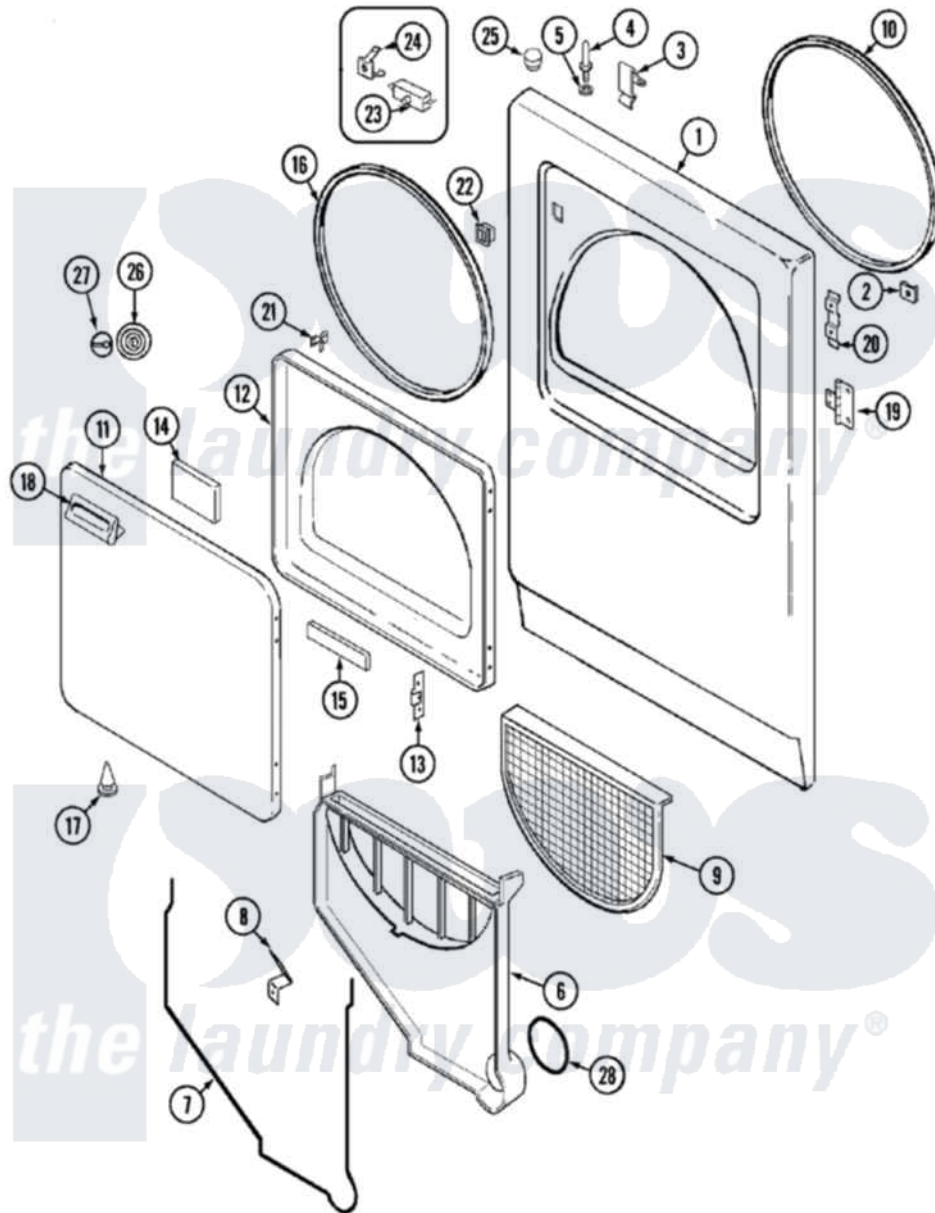

# Jenn-Air JDG3000A 03 - DOOR

Jenn-Air [Residential Jenn-Air JDG3000A Dryer Parts](#) Parts Diagram 03 - DOOR  
 Click on the part number to view part

Item	Original Part Number	Replaced By	Status	Part Description
1	53-0727-24		Not Available	PANEL, FRONT (ALM)GAS
2	25-7817		Not Available	CLIP, U-TYPE
"	25-7820	<a href="#">489478</a>		Screw, 8 X 1/2
3	<a href="#">25-7220</a>			Clip, Cabinet Top
4	<a href="#">53-0643</a>			Pin, Locator
5	25-0224	<a href="#">3400029</a>		Nut, Adapter Plate
"	<a href="#">53-0200</a>			Sleeve, Locator Pin
6	25-7810	<a href="#">415013-35</a>		Screw
"	53-1299	<a href="#">12001324</a>		Duct Kit, Collector
7	<a href="#">53-0204</a>			Seal
8	<a href="#">53-0123</a>			Clip
9	<a href="#">53-0918</a>			Filter, Lint
10	53-0282	<a href="#">31001637</a>		Seal Assembly, Cylinder Front
11	<a href="#">53-0154-24</a>			Panel, Outer Door
12	53-0912-24		Not Available	PANEL, INNER DOOR (ALM)
13	<a href="#">53-0119</a>			Clip, Hinge

14	<a href="#">21001281</a>		Damper, Sound Pad
"	<a href="#">53-1490</a>		Door Pad
15	<a href="#">53-1491</a>		Door Pad
16	25-7770	<a href="#">3196169</a>	Screw, Element
"	53-0648	<a href="#">31001529</a>	Seal, Door
17	<a href="#">25-7889</a>		Plug Button
18	25-7810	<a href="#">415013-35</a>	Screw
"	31001115	<a href="#">31001482</a>	Handle, Door
19	<a href="#">53-1492</a>		Hinge, Dryer Door
"	<a href="#">25-7809</a>		Screw, No.6-20 1/2 Flthd Torx
20	53-0121	Not Available	TWIN NUT
21	53-2364	<a href="#">LA-1003</a>	Door Catch Kit
"	<a href="#">LA-1003</a>		Door Catch Kit
22	25-7828	<a href="#">489483</a>	Screw 10-32 X 1/2
"	53-0187	<a href="#">LA-1003</a>	Door Catch Kit
23	<a href="#">53-0148</a>		Switch, Door
"	<a href="#">LA-1005</a>		Switch Kit
24	63-5990	<a href="#">31001319</a>	Clip, Switch
25	<a href="#">33-2653</a>		Bumper, Cabinet
26	53-0161	Not Available	PLUG, GAS ACCESS (ALM)
27	53-0162	Not Available	BUTTON, GAS ACCESS (ALM)
28	53-0203	<a href="#">12001324</a>	Duct Kit, Collector