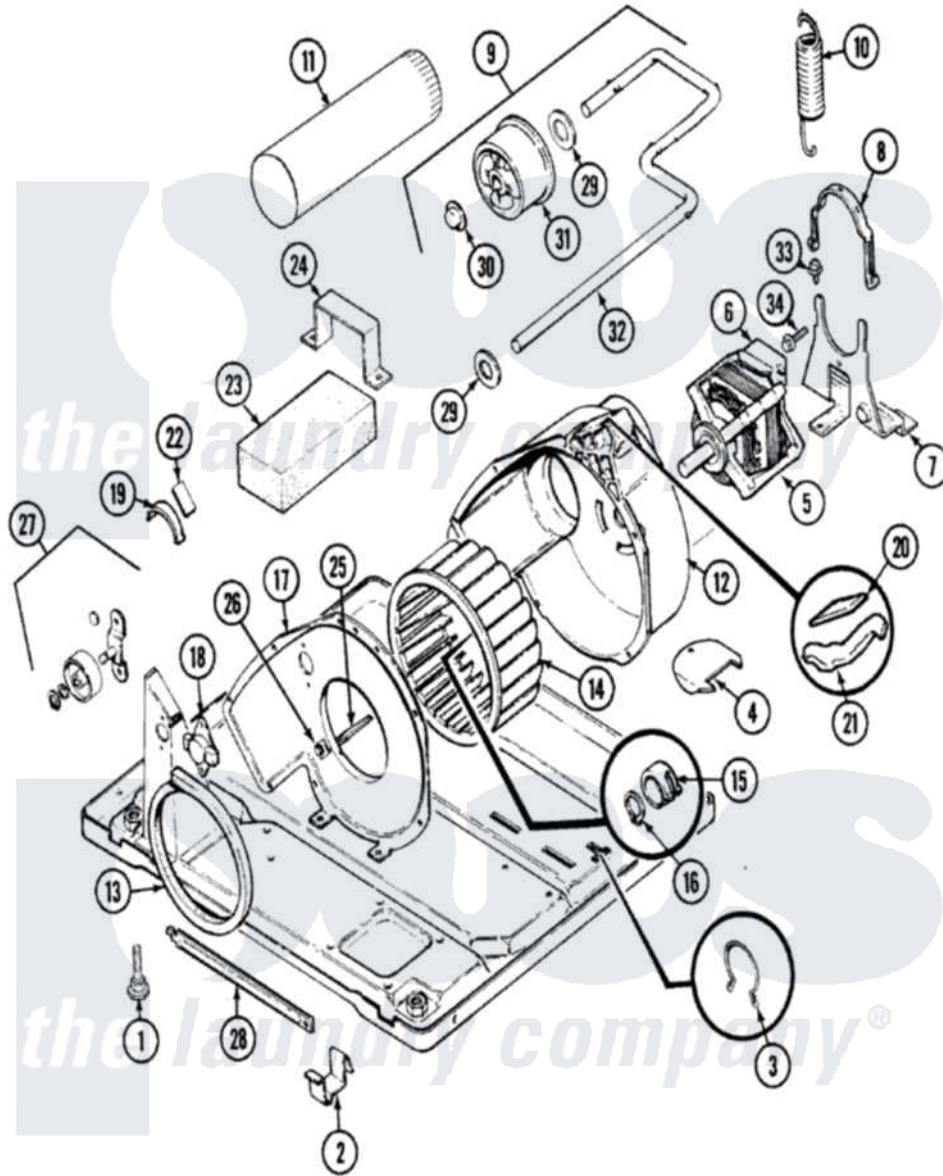

# Jenn-Air JDG3000A 05 - MOTOR & DRIVE

Jenn-Air [Residential Jenn-Air JDG3000A Dryer Parts](#) Parts Diagram 05 - MOTOR & DRIVE  
 Click on the part number to view part

Item	Original Part Number	Replaced By	Status	Part Description
1	63-5834		Not Available	LEG, LEVELING
2	<a href="#">53-0120</a>			Clip, Front Panel
3	25-7027	<a href="#">16515</a>		Clip
4	<a href="#">53-1921</a>			Shield, Wiring
"	25-7741	<a href="#">W10116760</a>		Screw
5	31001015	<a href="#">W10410996</a>		Motor-Drive
6	53-0693	<a href="#">53-0332</a>		Motor Switch
7	25-7732	<a href="#">681414</a>		Screw, 10AB X 1/2
"	53-1932	<a href="#">31001570</a>		Bracket, Motor
8	53-0214	<a href="#">660658</a>		Clamp, Motor Mounting 343481 685441
9	<a href="#">53-2287</a>			Idler Assembly
10	53-2209	<a href="#">31001465</a>		Spring, Idler
11	25-2134	<a href="#">W10116760</a>		Screw
"	<a href="#">53-0134</a>			Duct, Exhaust
12	<a href="#">53-1801</a>			Housing, Blower
13	53-0203	<a href="#">12001324</a>		Duct Kit, Collector