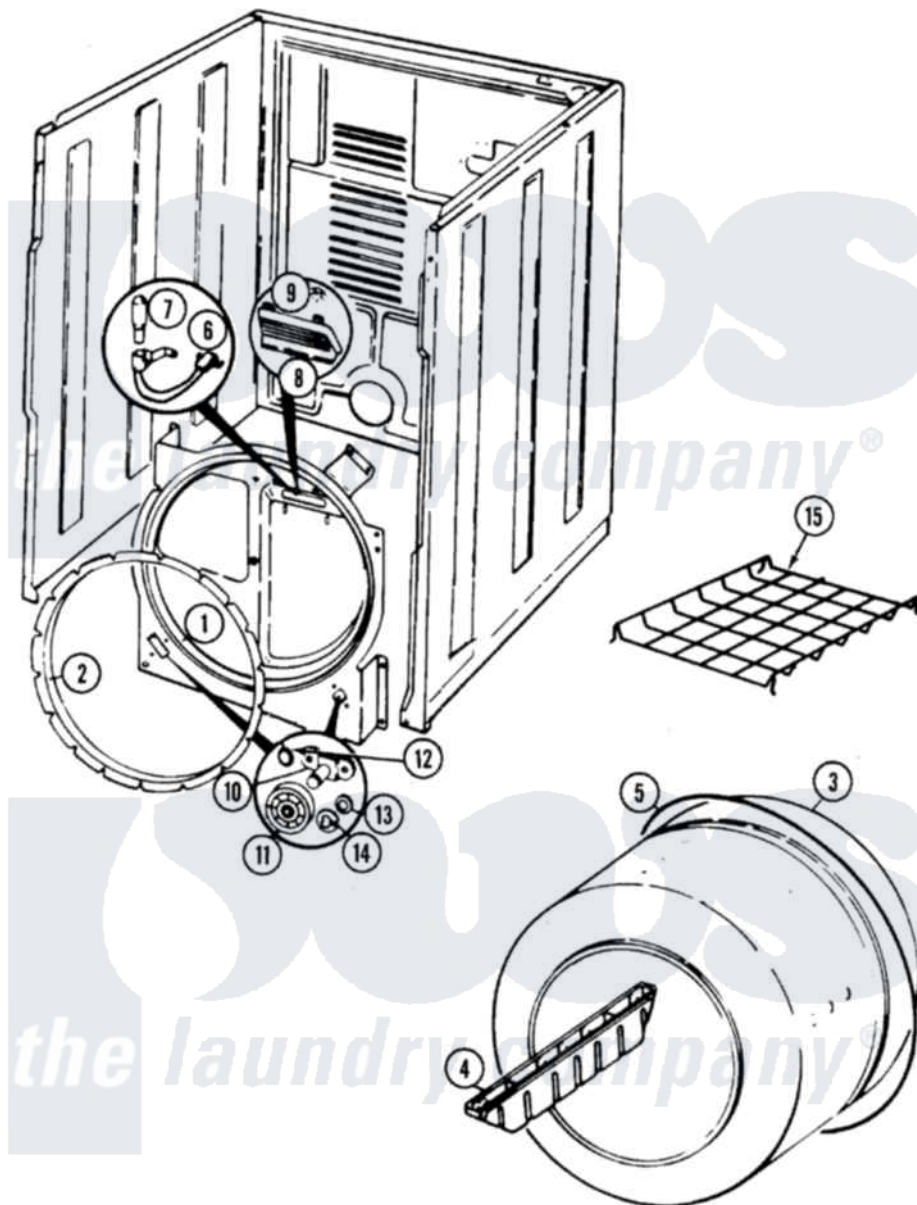

# Jenn-Air JDG3000A 06 - TUMBLER

Jenn-Air [Residential Jenn-Air JDG3000A Dryer Parts](#) Parts Diagram 06 - TUMBLER  
 Click on the part number to view part

Item	Original Part Number	Replaced By	Status	Part Description
1	25-7733	<a href="#">681414</a>		Screw, 10AB X 1/2
"	<a href="#">LA-1054</a>			Dryer Bulkhead Kit
2	53-0281	<a href="#">31001747</a>		Seal Assembly
3	<a href="#">53-1250</a>			Cylinder
4	25-7759	<a href="#">3196164</a>		Screw
"	53-1249		Not Available	BAFFLE, WHITE
5	31531589	<a href="#">341241</a>		Belt
6	<a href="#">53-1580</a>			Receptacle Assembly
"	<a href="#">25-3457</a>			Screw, Sems
7	53-0570	<a href="#">A3167501</a>		Lamp Oven, Int.
8	<a href="#">53-0174</a>			Lens, Bulb
9	25-3562	<a href="#">3195558</a>		Nut
10	25-7101	<a href="#">3351614</a>		Screw, Gearcase Cover Mounting
"	<a href="#">53-0197</a>			Support Assembly-Cylinder Rear
11	53-1578	<a href="#">31001096</a>		Roller

"	<a href="#">LA-1008</a>	Rr Roller Kit
12	<a href="#">25-7813</a>	Spacer
13	<a href="#">25-7814</a>	Washer
14	<a href="#">25-7854</a>	Ring, Retaining
15	53-0772	<a href="#">21001495</a> Rack, Drying