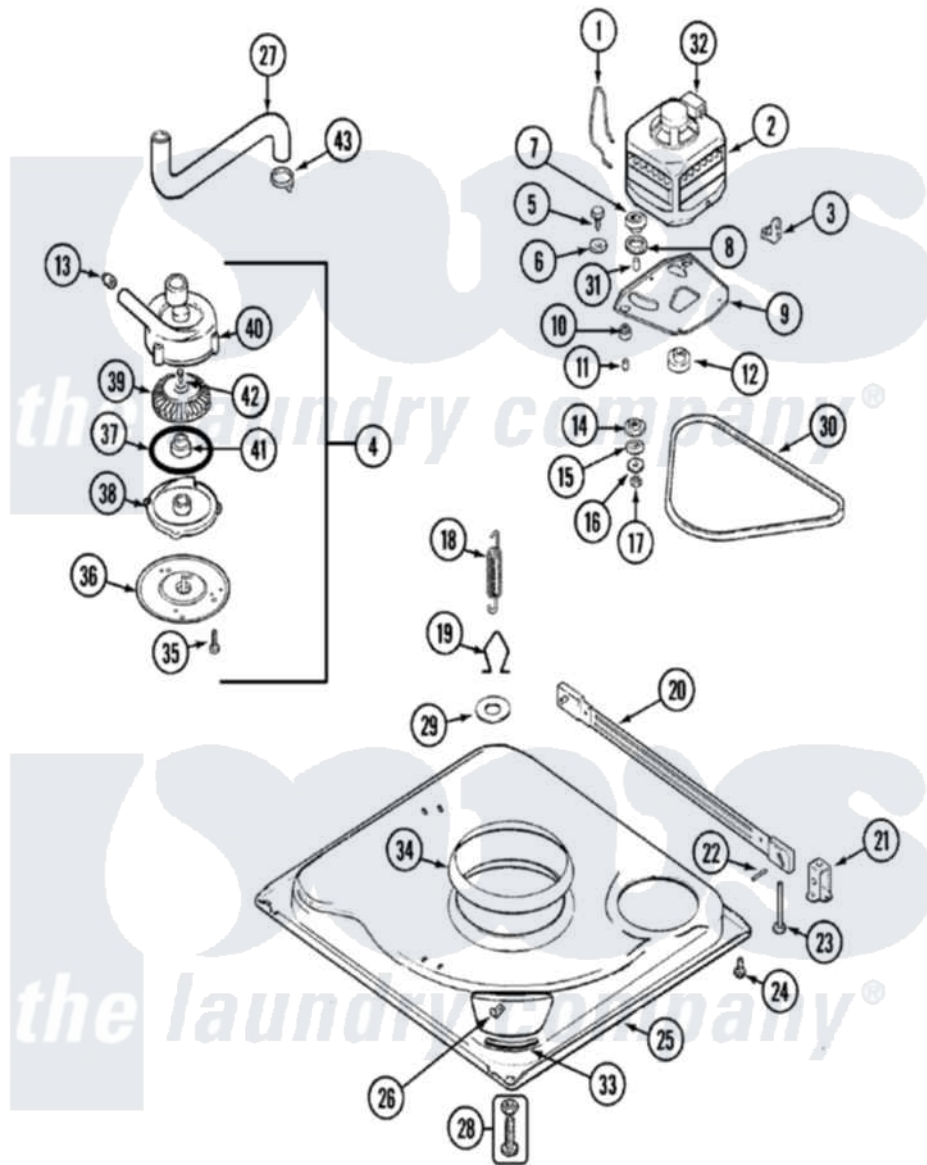

Jenn-Air JW1000A 01 - BASE

Jenn-Air [Residential Jenn-Air JW1000A Washer Parts](#) Parts Diagram 01 - BASE
 Click on the part number to view part

Item	Original Part Number	Replaced By	Status	Part Description
1	21001110	22004376		Spring, Motor Pivot
2	21001400			Motor/Plate Assembly
"	21001170			Motor And Pulley/Plate Assembly
3	21001109	21001486		Foot Slide, Isolator
4	35-3834	35-6465		Pump Assem
5	25-7833	21001977		Screw
6	25-7834			Washer, Motor/Base Screw
7	33-9946			Isolator, Motor
8	35-3570			Washer, Motor Pivot
9	21001111	21001783		Plate And Screw Assembly
10	35-3646			Isolator, Motor Plate
11	25-7831			Spacer, Mounting
12	21001108			Pulley, Motor
13	35-2344			Restrictor, Flow
14	35-3571			Slide, Motor Pivot
15	33-9967			Washer, Motor Isolator

16	25-7047		Washer, Flat
17	25-7325	Y707702	Locknut
18	21001165		Spring, Suspension
"	21001138	22002922	Tool, Spring Removal
19	21001166		Hook, Suspension Spring
20	35-2049	21001881	Bar, Stabilizer
21	35-2046		Bracket, Stabilizer
22	35-2052		Pin, Stabilizer
23	35-3020	22004469	Leg And Foot Self Stabalizing
24	31001041	308685	Side Trim)
25	21001169	12002701	Base Kit
26	25-7845		Speednut, Motor
27	35-3584	21001915	Hose, Tub To Pump
28	35-3507	25001119	Foot And Pad Assembly
29	Y25-7951		Washer, Suspension Hook
30	21352320		Belt, Drive
31	25-7830		Spacer
32	33-9765		Switch, Motor
33	35-2065		Pad, Motor Plate
34	21001161	21002026	Snubber
35	25-7419	Not Available	SCREW
36	33-6035	Not Available	PLATE & PULLEY ASSY.
37	33-6032		Gasket
38	35-2058		Base, Pump
39	35-2057	35-6465	Pump Assem
40	35-2056	Not Available	HOUSING, PUMP
41	35-0707		Seal, Seat And "O" Ring
42	25-7828	489483	Screw 10-32 X 1/2
43	25-6068	285655	Clamp, Hose