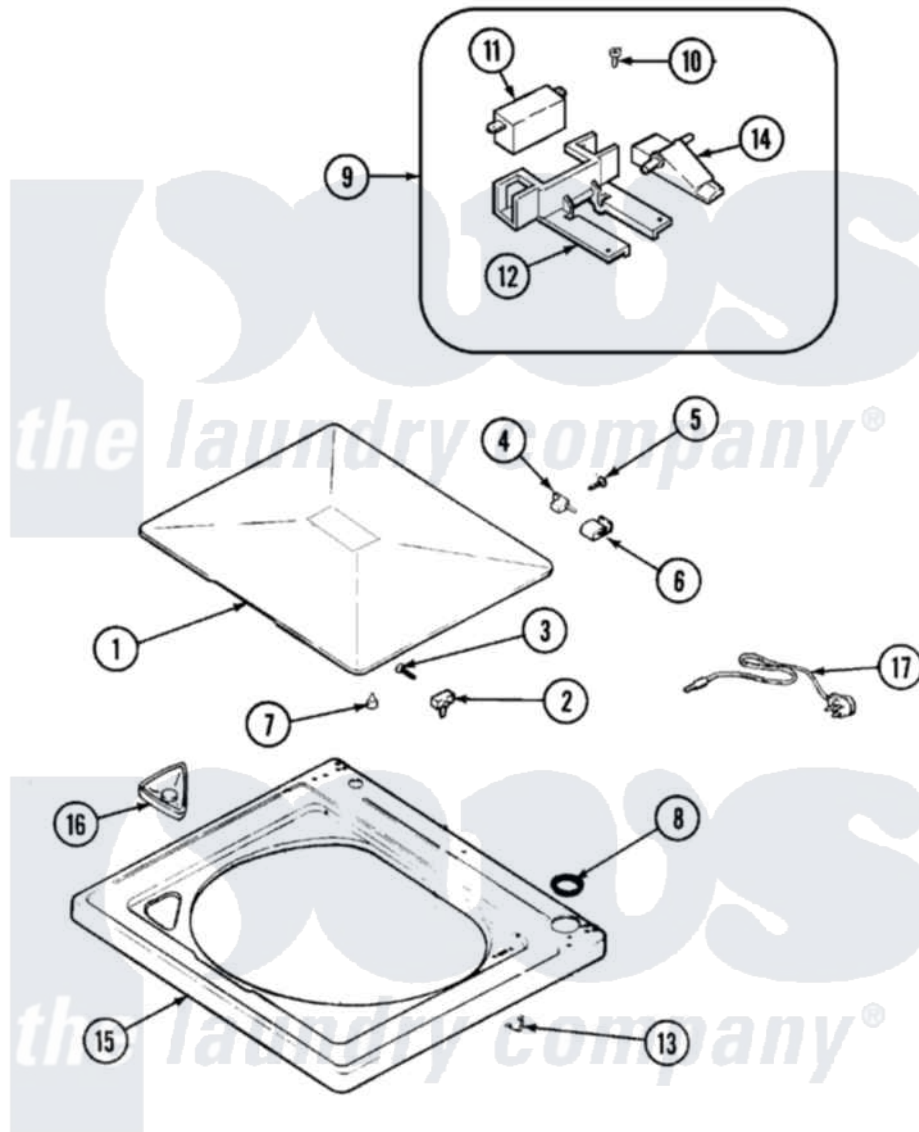

Jenn-Air JW1000A 04 - TOP

Jenn-Air [Residential Jenn-Air JW1000A Washer Parts](#) Parts Diagram 04 - TOP
 Click on the part number to view part

Item	Original Part Number	Replaced By	Status	Part Description
1	35-2026-24		Not Available	LID (ALM)
2	43-0057			Actuator, Door Switch
3	25-7438			Screw
4	35-2045			Pin, Hinge
5	25-7893			Screw
6	35-2044			Hinge, Lid
7	35-0581			Bumper, Door
8	35-2063			Bushing, Insulator
9	21001137	12001187		Kit, Lid Switch Assembly
10	21001136	3400872		Screw, 8-18 X 3/8
11	21001148	12001187		Kit, Lid Switch Assembly
12	21001135			Housing, Lid Switch
13	25-7878			Clip
14	21001134			Lever, Lid Switch
15	35-2739-24		Not Available	TOP, CABINET (ALM)
16	21001167			Dispenser, Bleach