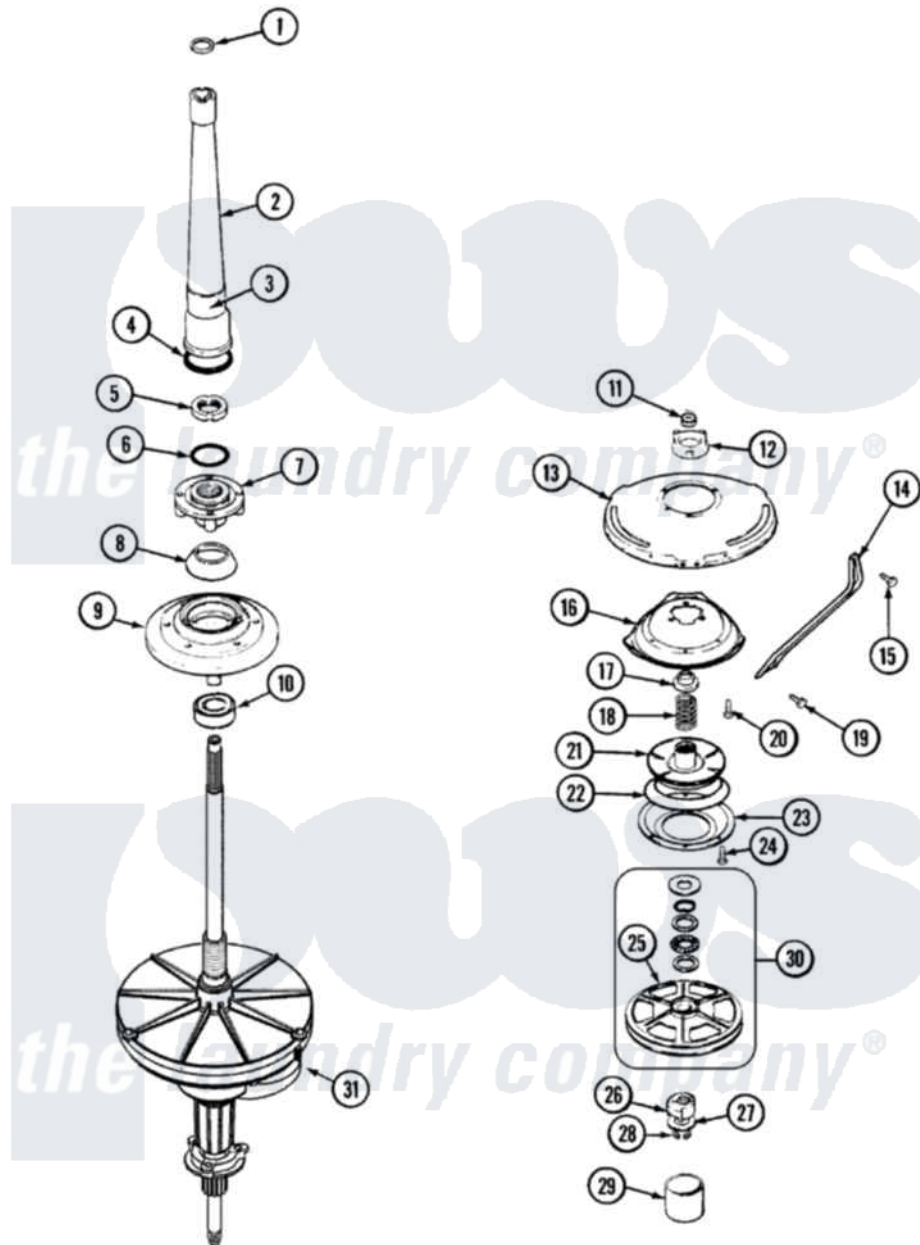

Jenn-Air JW1000A 05 - TRANSMISSION (JW1000A/AKW SERIES 12)

Jenn-Air [Residential Jenn-Air JW1000A Washer Parts](#) Parts Diagram 05 - TRANSMISSION (JW1000A/AKW SERIES 12)

Click on the part number to view part

Item	Original Part Number	Replaced By	Status	Part Description
1	25-7941			"O" Ring, Agtr Drive Shaft
2	35-2792	21001401		Center Pos
3	35-2983		Not Available	CENTERPOST ASSY.
"	33-6790			Bearing, Agitator
4	35-2906			Seal, Centerpost Bottom
5	35-2791			Nut, Spin Tube
6	25-7938			"O" Ring, Basket Drive Hub
7	35-3647	W10219156		Tub Seal
8	35-2974			Tub Seal/Hub Assembly
9	35-2716	12001561		Bearing And Seal Housing Assembly
10	35-2205			Bearing, Spin
"	35-2972	12001561		Bearing And Seal Housing Assembly
11	35-2010	207843		Lip Seal Repair Kit
12	35-2973	35-6680		Transmission

"	35-2730	12001562	Bearing Assembly
13	21001162	21001518	Support, Tub
14	21001164	Not Available	BRACE, TUB
15	25-7895	21001858	Screw 5/16-18 x 1/2
16	21001163		Housing, Suspension
17	35-2017		Retainer, Brake Spring
18	35-2112	21001910	Spring, Brake
19	25-7930	21001858	Screw 5/16-18 x 1/2
20	25-7895	21001858	Screw 5/16-18 x 1/2
21	35-2948	35-6714	Brake Roto
22	21001161	21002026	Snubber
23	35-2018	35-6918	Stator, Brake
24	21001065		Screw, No.10-24 x .50 Hxnibhd
25	35-3829	12002213	Thrust Bearing Kit
26	LA-2007	12002213	Thrust Bearing Kit
27	35-2132		Washer, 1.25ODX.530IDX.032
"	35-2082		Washer, 1.25ODX.530IDX.062
28	25-7854		Ring, Retaining
29	35-2007		Cap, Dust
30	12500036	12002213	Thrust Bearing Kit
31	21001394	35-6680	Transmission