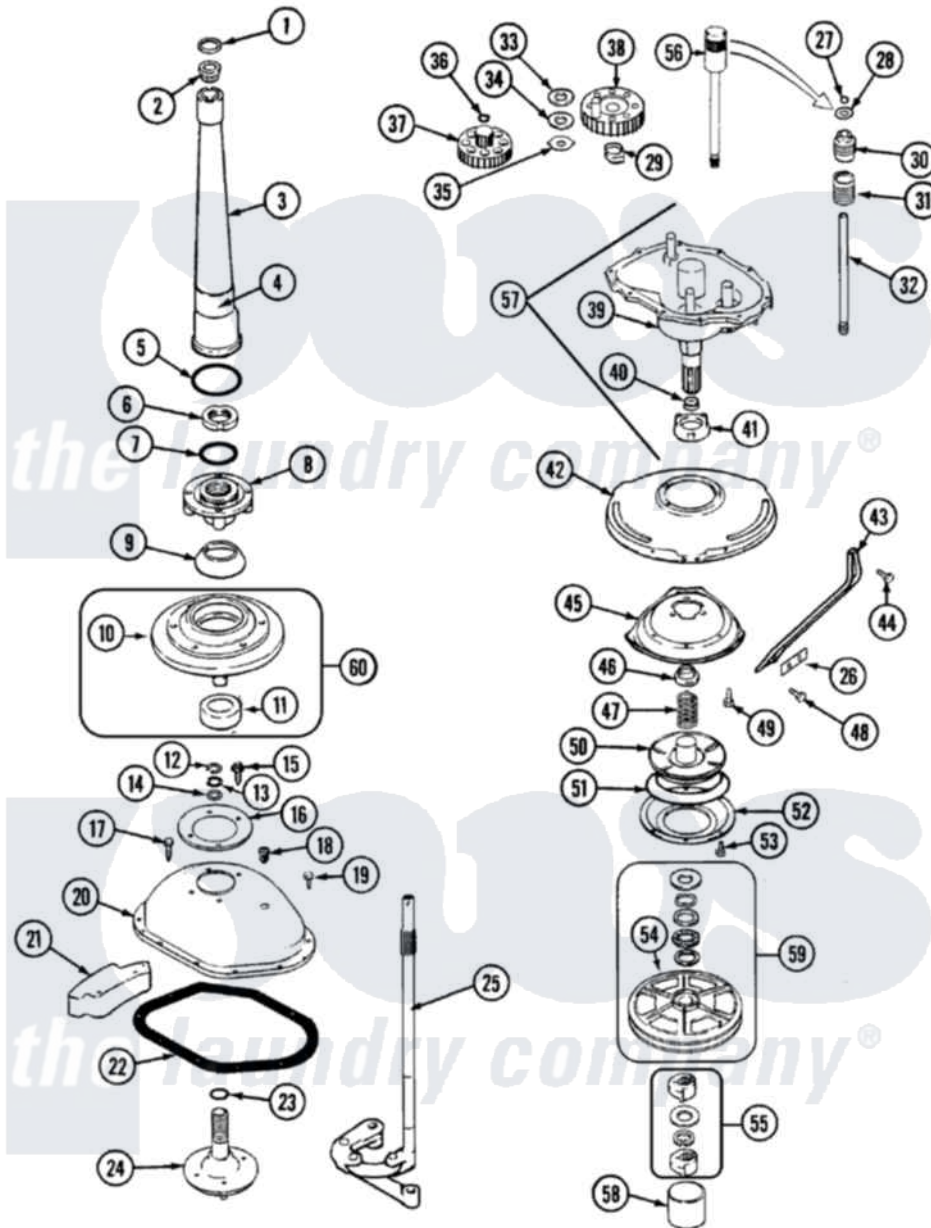

# Jenn-Air JW1000A 06 - TRANSMISSION (SERIES 10)

Jenn-Air [Residential Jenn-Air JW1000A Washer Parts](#) Parts Diagram 06 - TRANSMISSION (SERIES 10)  
 Click on the part number to view part

Item	Original Part Number	Replaced By	Status	Part Description
1	<a href="#">25-7941</a>			"O" Ring, Agr Drive Shaft
2	<a href="#">21001066</a>			Bearing, Centerpost
3	35-2983		Not Available	CENTERPOST ASSY.
"	35-2792	<a href="#">21001401</a>		Center Pos
4	<a href="#">33-6790</a>			Bearing, Agitator
5	<a href="#">35-2906</a>			Seal, Centerpost Bottom
6	<a href="#">35-2791</a>			Nut, Spin Tube
7	<a href="#">25-7938</a>			"O" Ring, Basket Drive Hub
8	35-3647	<a href="#">W10219156</a>		Tub Seal
9	<a href="#">35-2974</a>			Tub Seal/Hub Assembly
10	35-2716	<a href="#">12001561</a>		Bearing And Seal Housing Assembly
11	<a href="#">35-2205</a>			Bearing, Spin
12	25-7949		Not Available	RING, RETAINING (AG. SHAFT)
13	<a href="#">25-7057</a>			Washer, Flat
14	<a href="#">25-7057</a>			Washer, Flat