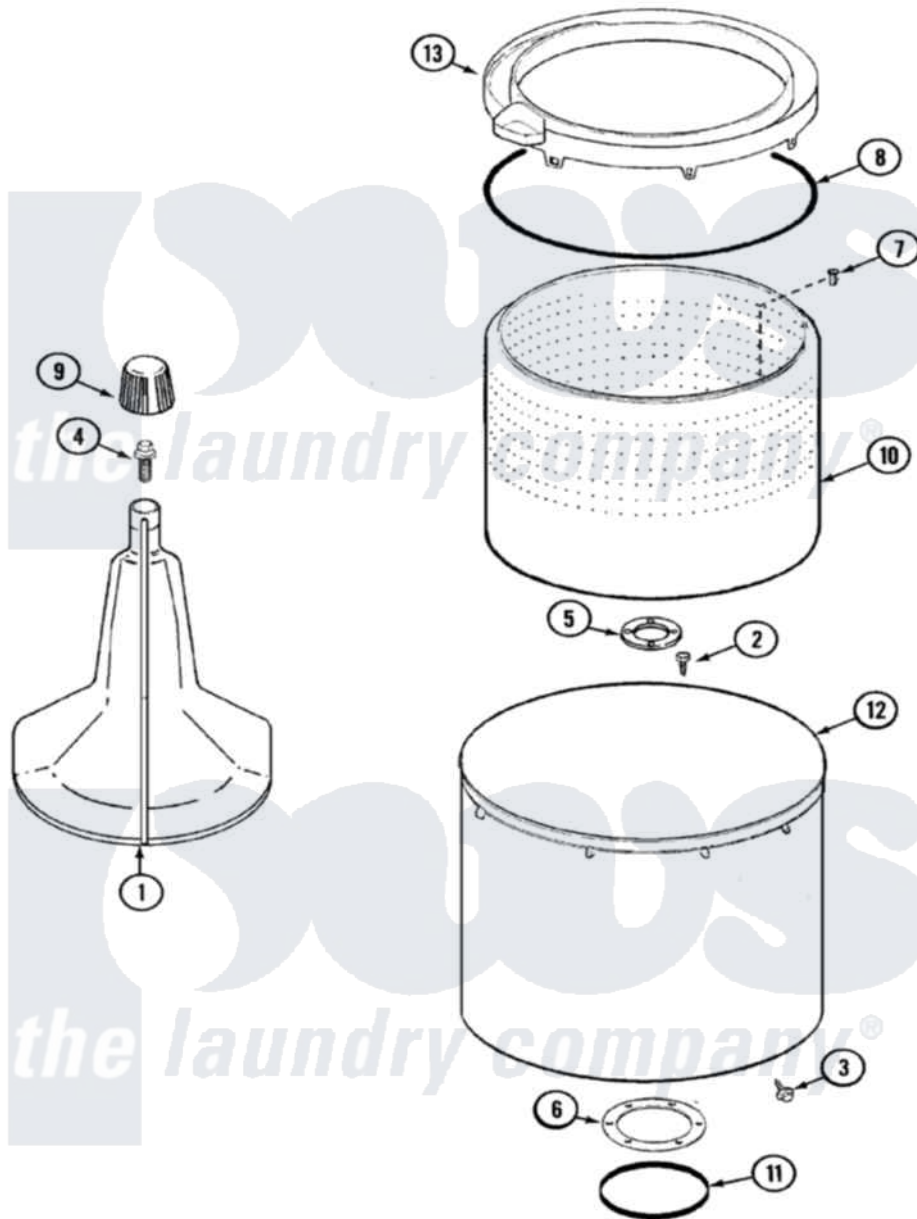

Jenn-Air JW1000A 07 - TUB

Jenn-Air [Residential Jenn-Air JW1000A Washer Parts](#) Parts Diagram 07 - TUB
 Click on the part number to view part

Item	Original Part Number	Replaced By	Status	Part Description
1	35-3580			Agitator
2	25-7947	21001063		Screw, Shoulder
3	25-7953	22002933		Screw
4	25-7948	W10309247		Screw
5	35-3685			Gasket, Basket To Centerpost
6	35-3686			Gasket, Tub To Housing
7	25-7965	3400504		Screw
8	35-2328			Seal, Tub Top
9	35-2733			Cap, Agitator
10	35-3687		Not Available	BASKET, SPIN
11	35-2978			Seal, Tub/Housing
12	35-3700			Tub Assembly
13	35-3578		Not Available	TOP, TUB