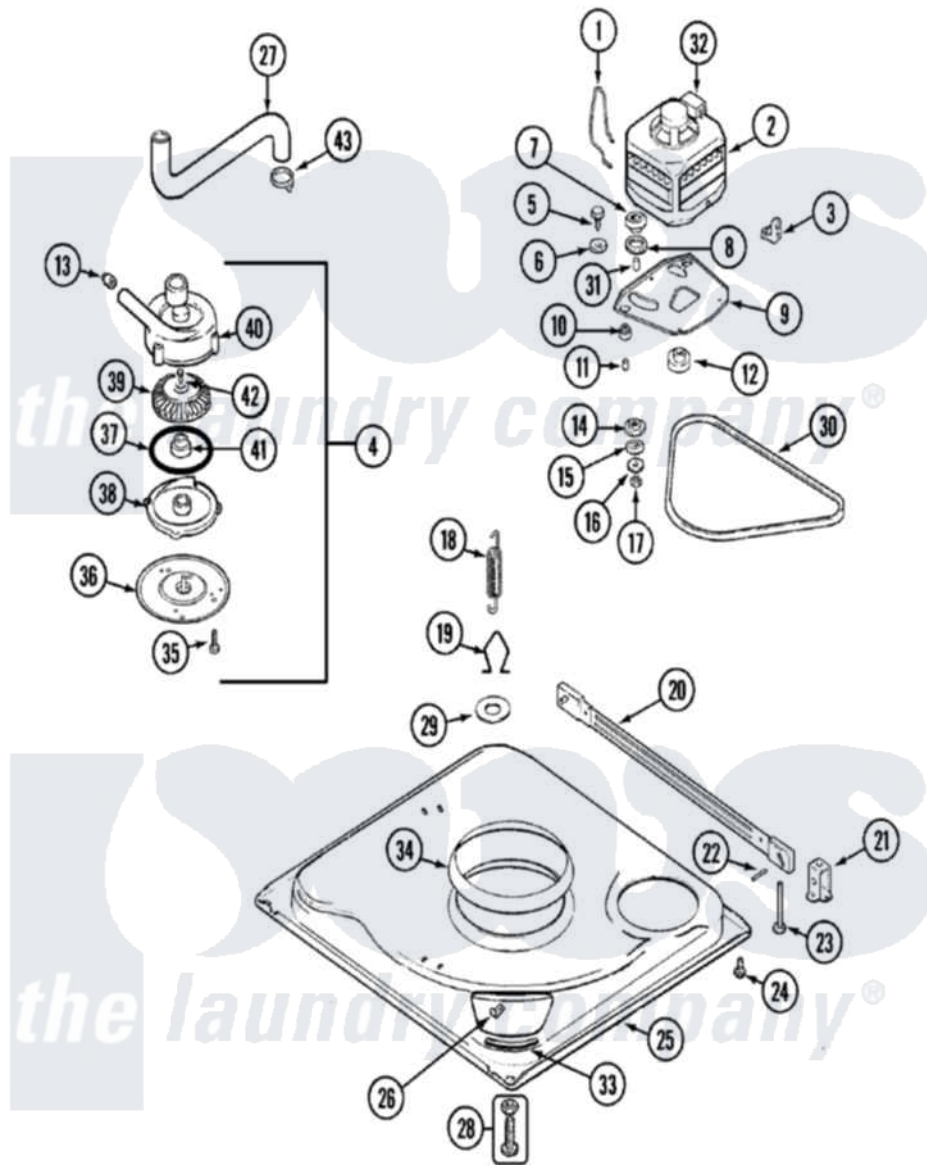

Jenn-Air JW1000AKW 01 - BASE

Jenn-Air [Residential Jenn-Air JW1000AKW Washer Parts](#) Parts Diagram 01 - BASE
 Click on the part number to view part

Item	Original Part Number	Replaced By	Status	Part Description
1	21001110	22004376		Spring, Motor Pivot
2	21001231	LA-2003		Motor Replacement Kit
3	21001109	21001486		Foot Slide, Isolator
4	35-3834	35-6465		Pump Assem
5	25-7833	21001977		Screw
6	25-7834			Washer, Motor/Base Screw
7	33-9946			Isolator, Motor
8	35-3570			Washer, Motor Pivot
9	21001111	21001783		Plate And Screw Assembly
10	35-3646			Isolator, Motor Plate
11	25-7831			Spacer, Mounting
12	35-2124	W10143344		Pulley
"	25-7117			Set Screw
13	35-2344			Restrictor, Flow
14	35-3571			Slide, Motor Pivot
15	33-9967			Washer, Motor Isolator

16	25-7047		Washer, Flat
17	25-7325	Y707702	Locknut
18	21001165		Spring, Suspension
"	21001138	22002922	Tool, Spring Removal
19	21001166		Hook, Suspension Spring
20	35-2049	21001881	Bar, Stabilizer
21	35-2046		Bracket, Stabilizer
22	35-2052		Pin, Stabilizer
23	35-3020	22004469	Leg And Foot Self Stabalizing
24	31001041	308685	Side Trim)
25	21001169	12002701	Base Kit
26	25-7845		Speednut, Motor
27	35-3584	21001915	Hose, Tub To Pump
28	35-3507	25001119	Foot And Pad Assembly
29	Y25-7951		Washer, Suspension Hook
30	21352320		Belt, Drive
31	25-7830		Spacer
32	33-9765		Switch, Motor
33	35-2065		Pad, Motor Plate
34	21001161	21002026	Snubber
35	25-7419	Not Available	SCREW
36	33-6035	Not Available	PLATE & PULLEY ASSY.
37	33-6032		Gasket
38	35-2058		Base, Pump
39	35-2057	35-6465	Pump Assem
40	35-2056	Not Available	HOUSING, PUMP
41	35-0707		Seal, Seat And "O" Ring
42	25-7828	489483	Screw 10-32 X 1/2
43	25-6068	285655	Clamp, Hose