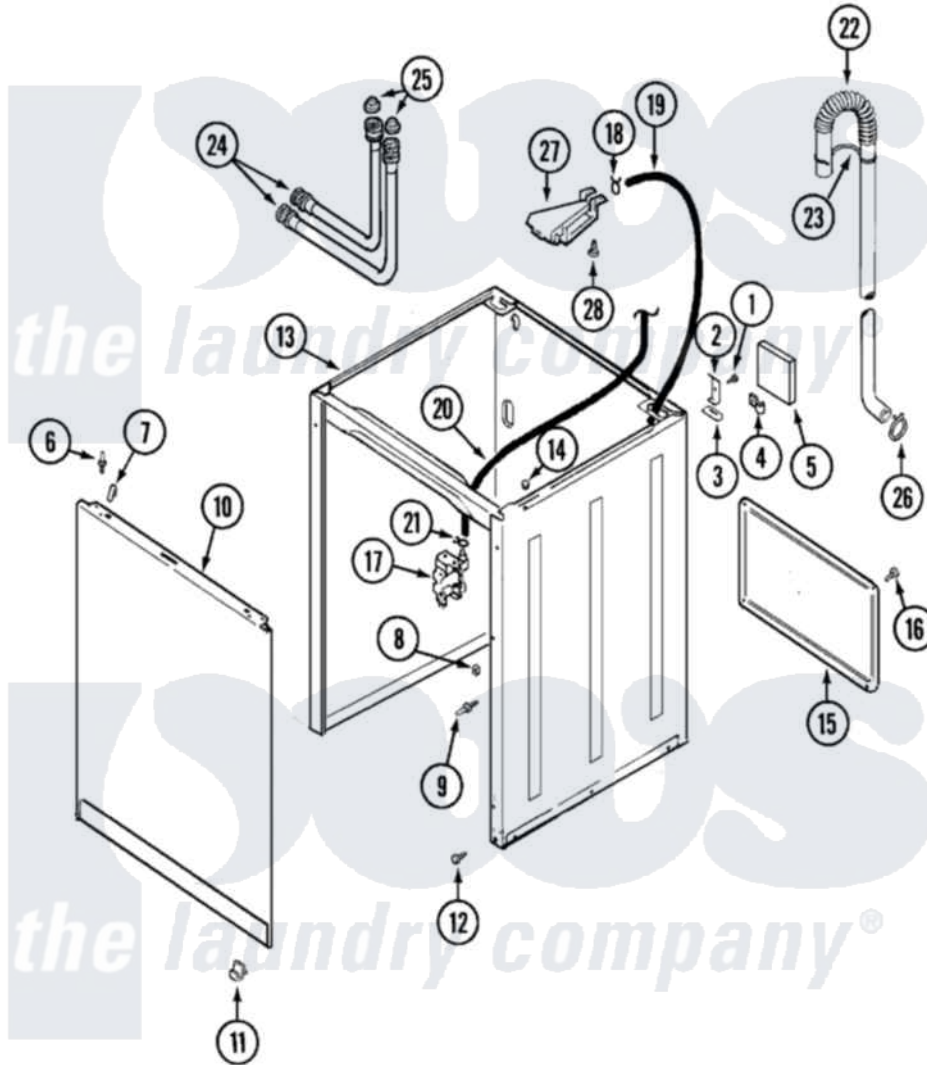

Jenn-Air JW1000AKW 02 - CABINET

Jenn-Air [Residential Jenn-Air JW1000AKW Washer Parts](#) Parts Diagram 02 - CABINET
 Click on the part number to view part

Item	Original Part Number	Replaced By	Status	Part Description
1	25-7893			Screw
2	35-2846			Hinge, Cabinet Top
3	35-4128			Pad, Hinge
4	25-7027	16515		Clip
5	35-0706		Not Available	PAD, FOAM
6	53-0643			Pin, Locator
7	25-7220			Clip, Cabinet Top
8	25-0224	3400029		Nut, Adapter Plate
9	53-0200			Sleeve, Locator Pin
"	53-0643			Pin, Locator
10	35-2084			Panel, Front
"	21001281			Damper, Sound Pad
11	53-0120			Clip, Front Panel
"	25-7732	681414		Screw, 10AB X 1/2
12	35-4129			Bumper, Cabinet
13	35-2106	21001871		Cabinet

14	33-2653		Bumper, Cabinet
15	35-2108	21001871	Cabinet
16	25-7732	681414	Screw, 10AB X 1/2
17	35-2375		Valve, Water Mixing-230V
18	25-7867	596669	Clamp, Manifold
19	35-2378	12002749	Hose, Flume Kit
20	21001060	21001748	Hose, Pressure Switch
21	25-7796	596669	Clamp, Manifold
22	35-3538	21001872	Hose, Drain
23	33-9537	22003814	Retainer, Drain Hose
24	35-3400		Inlet Hose Assembly
"	35-3401		Inlet Hose Assembly
25	33-4264N		Strainer And Washer Kit
26	25-7080	285655	Clamp, Hose
27	35-2051	21001760	Flume Assembly / Water Diverter
28	25-3092	90767	Screw, 8A X 3/8 HeX Washer Head Tapping