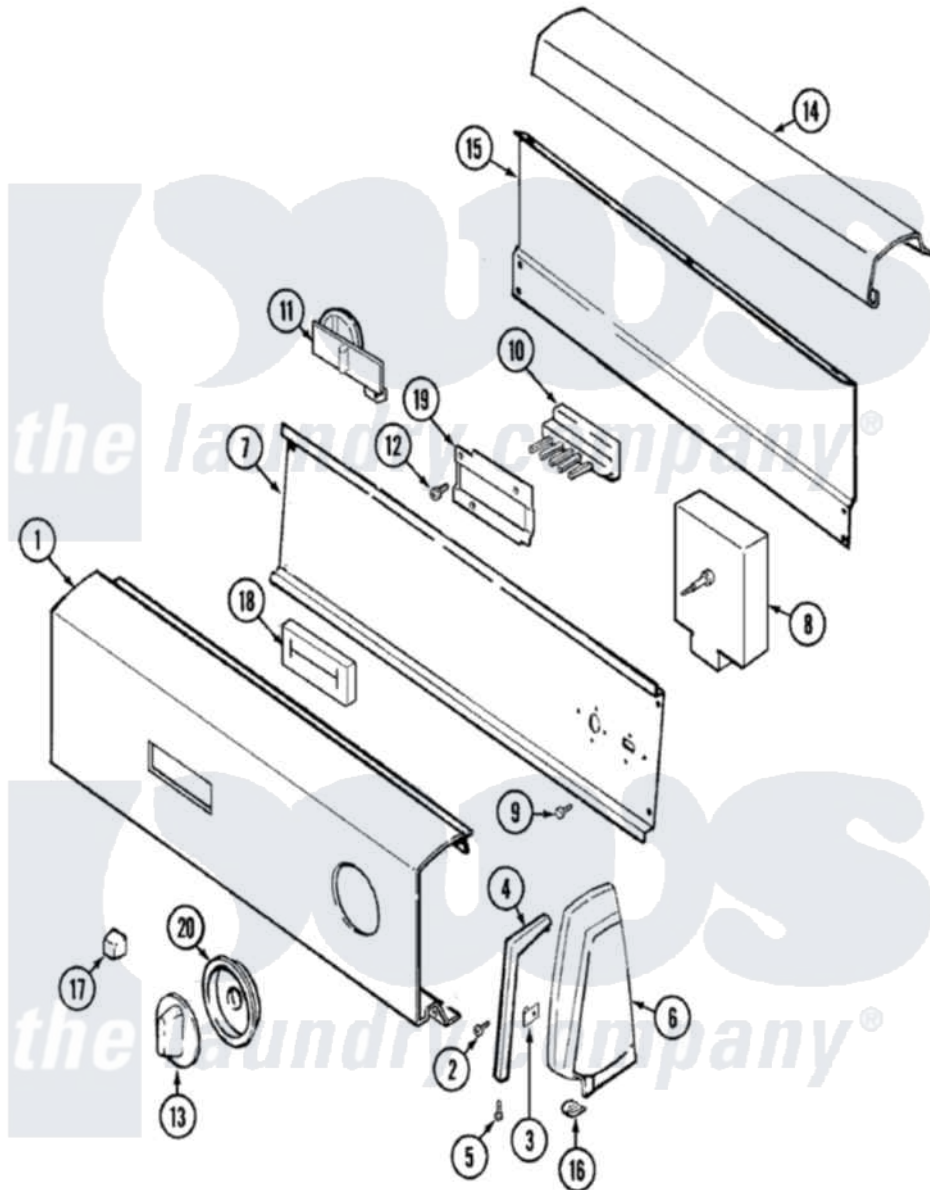

Jenn-Air JW1000AKW 03 - CONTROL PANEL

Jenn-Air [Residential Jenn-Air JW1000AKW Washer Parts](#) Parts Diagram 03 - CONTROL PANEL
 Click on the part number to view part

Item	Original Part Number	Replaced By	Status	Part Description
1	21001422		Not Available	PANEL, CONTROL (WHT)
2	25-7649	910187		Screw
3	25-7702			Speedclip, End Cap To Control Panel
4	21001246		Not Available	TRIM, ENDCAP (LT) (WHT)
"	21001245			Trim, Endcap
5	25-7760			Screw
6	35-2669		Not Available	CAP, END (LT)(WHT)
"	35-2668	21001453		Cap- End
7	21001266		Not Available	SHIELD, CONTROL
"	31001193			Pad, Shield
"	25-3092	90767		Screw, 8A X 3/8 HeX Washer Head Tapping
8	21001347		Not Available	TIMER, EXPORT
9	31001029	3400094		Screw, 10-32 X 3/8
10	35-3860			Switch, Temperature
11	21001286		Not Available	BRACKET, SWITCH

"	21001257		Switch, Water Level
"	25-3092	90767	Screw, 8A X 3/8 HeX Washer Head Tapping
12	25-7712	Not Available	SCREW
13	21001251	Not Available	KNOB, TIMER (WHT)
14	21001462	Not Available	COVER, CONTROL PANEL (WHT)
15	25-3092	90767	Screw, 8A X 3/8 HeX Washer Head Tapping
"	25-3457		Screw, Sems
"	35-2688	21001460	Shield, Rear
16	25-7851		Speedclip, End Cap To Top
17	35-3191		Pushbutton
18	35-3394	Not Available	PAD, SWITCH
19	33-6621	Not Available	BRACKET, SWITCH
"	25-3092	90767	Screw, 8A X 3/8 HeX Washer Head Tapping
20	21001249	Not Available	SKIRT, TIMER (WHT)
21	31001345	Not Available	MANUAL, USE & CARE