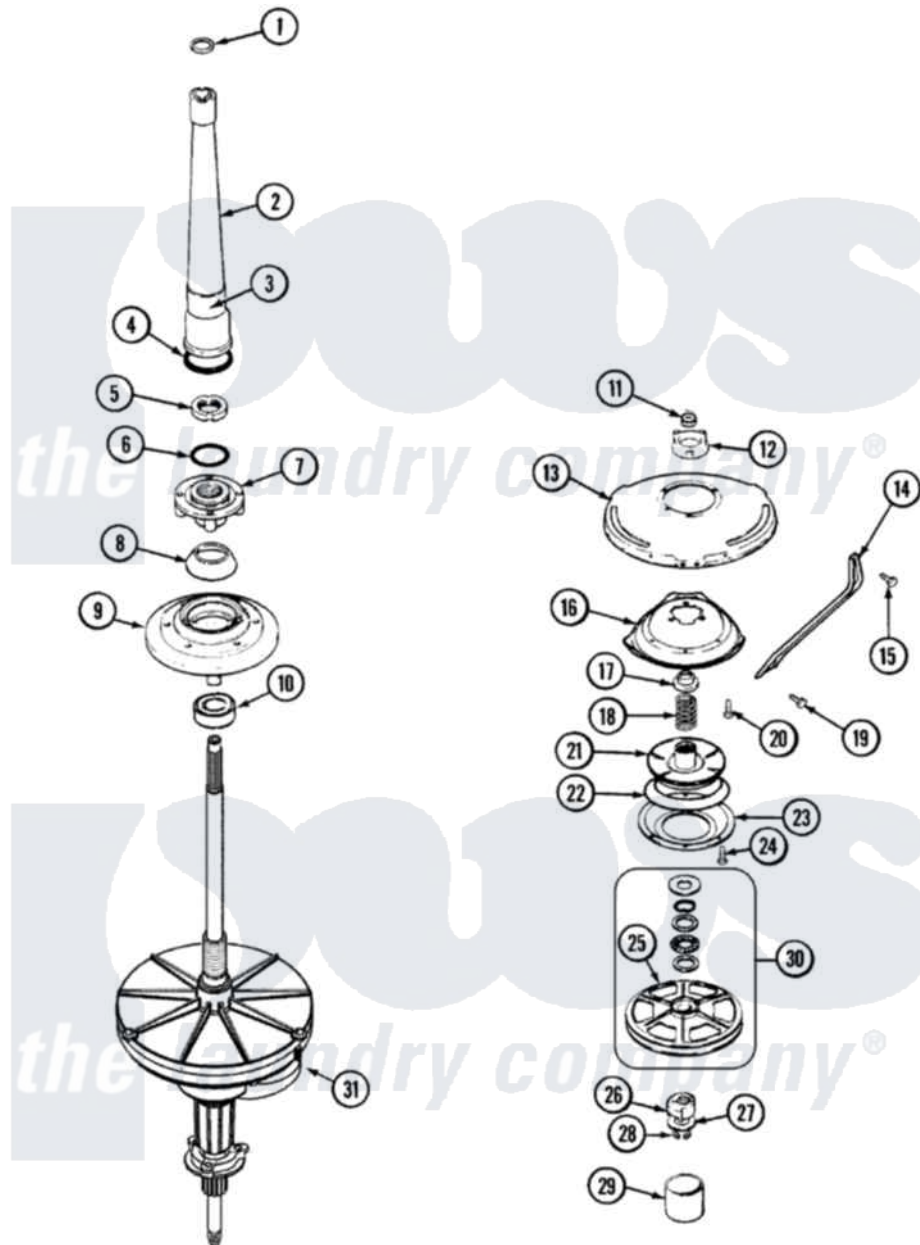

Jenn-Air JW1000AKW 05 - TRANSMISSION (JW1000A/AKW SERIES 12)

Jenn-Air Residential Jenn-Air JW1000AKW Washer Parts Diagram 05 - TRANSMISSION (JW1000A/AKW SERIES 12)

Click on the part number to view part

Item	Original Part Number	Replaced By	Status	Part Description
1	25-7941			"O" Ring, Agtr Drive Shaft
2	35-2792	21001401		Center Pos
3	35-2983		Not Available	CENTERPOST ASSY.
"	33-6790			Bearing, Agitator
4	35-2906			Seal, Centerpost Bottom
5	35-2791			Nut, Spin Tube
6	25-7938			"O" Ring, Basket Drive Hub
7	35-3647	W10219156		Tub Seal
8	35-2974			Tub Seal/Hub Assembly
9	35-2716	12001561		Bearing And Seal Housing Assembly
10	35-2205			Bearing, Spin
"	35-2972	12001561		Bearing And Seal Housing Assembly
11	35-2010	207843		Lip Seal Repair Kit
12	35-2973	35-6680		Transmission

"	35-2730	12001562	Bearing Assembly
13	21001162	21001518	Support, Tub
14	21001164		Not Available BRACE, TUB
15	25-7895	21001858	Screw 5/16-18 x 1/2
16	21001163		Housing, Suspension
17	35-2017		Retainer, Brake Spring
18	35-2112	21001910	Spring, Brake
19	25-7930	21001858	Screw 5/16-18 x 1/2
20	25-7895	21001858	Screw 5/16-18 x 1/2
21	35-2948	35-6714	Brake Roto
22	21001161	21002026	Snubber
23	35-2018	35-6918	Stator, Brake
24	21001065		Screw, No.10-24 x .50 Hxnibhd
25	35-3829	12002213	Thrust Bearing Kit
26	LA-2007	12002213	Thrust Bearing Kit
27	35-2132		Washer, 1.25ODX.530IDX.032
"	35-2082		Washer, 1.25ODX.530IDX.062
28	25-7854		Ring, Retaining
29	35-2007		Cap, Dust
30	12500036	12002213	Thrust Bearing Kit
31	21001394	35-6680	Transmission