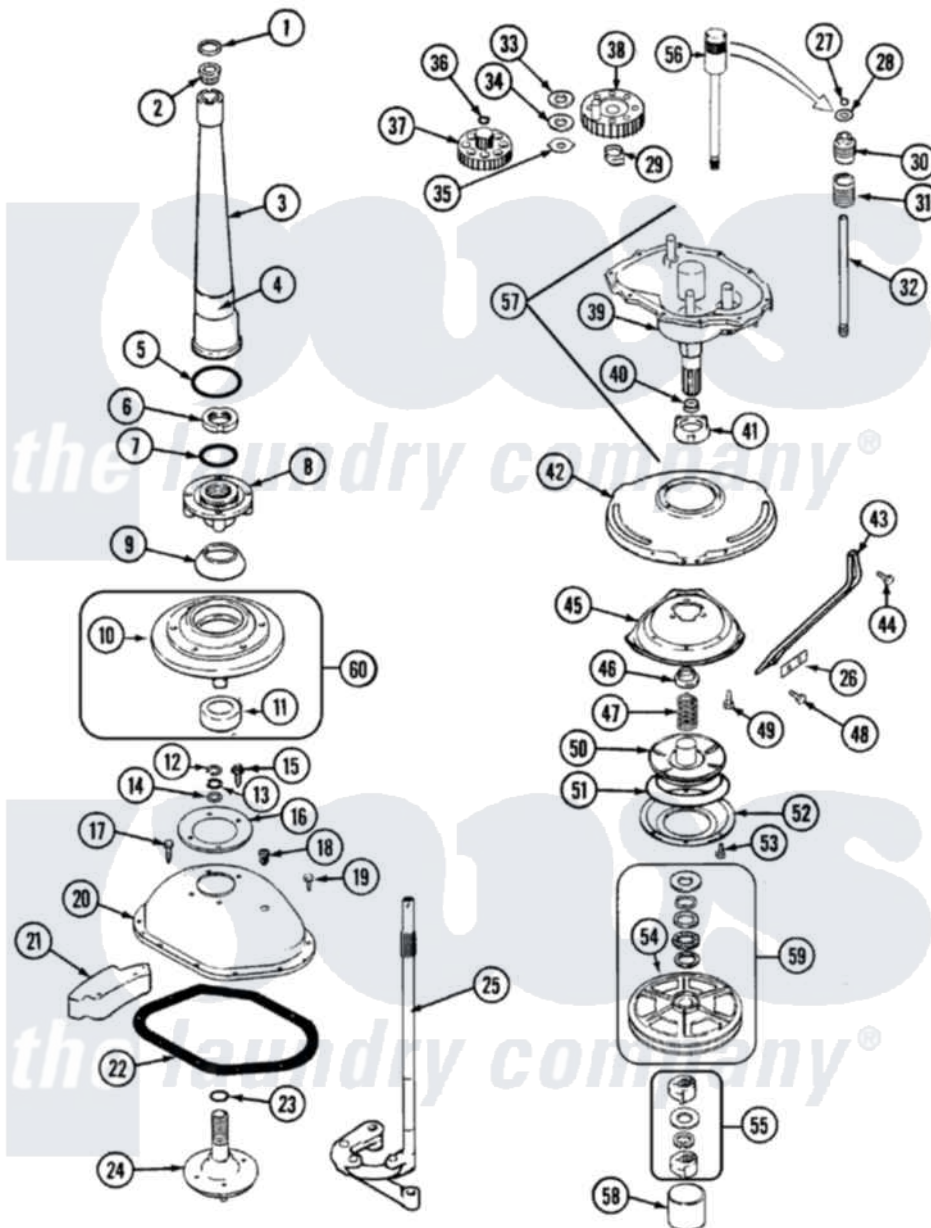

# Jenn-Air JW1000AKW 06 - TRANSMISSION (SERIES 10)

Jenn-Air Residential Jenn-Air JW1000AKW Washer Parts Parts Diagram 06 - TRANSMISSION (SERIES 10)  
 Click on the part number to view part

Item	Original Part Number	Replaced By	Status	Part Description
1	<a href="#">25-7941</a>			"O" Ring, Agr Drive Shaft
2	<a href="#">21001066</a>			Bearing, Centerpost
3	35-2983		Not Available	CENTERPOST ASSY.
"	35-2792	<a href="#">21001401</a>		Center Pos
4	<a href="#">33-6790</a>			Bearing, Agitator
5	<a href="#">35-2906</a>			Seal, Centerpost Bottom
6	<a href="#">35-2791</a>			Nut, Spin Tube
7	<a href="#">25-7938</a>			"O" Ring, Basket Drive Hub
8	35-3647	<a href="#">W10219156</a>		Tub Seal
9	<a href="#">35-2974</a>			Tub Seal/Hub Assembly
10	35-2716	<a href="#">12001561</a>		Bearing And Seal Housing Assembly
11	<a href="#">35-2205</a>			Bearing, Spin
12	25-7949		Not Available	RING, RETAINING (AG. SHAFT)
13	<a href="#">25-7057</a>			Washer, Flat
14	<a href="#">25-7057</a>			Washer, Flat