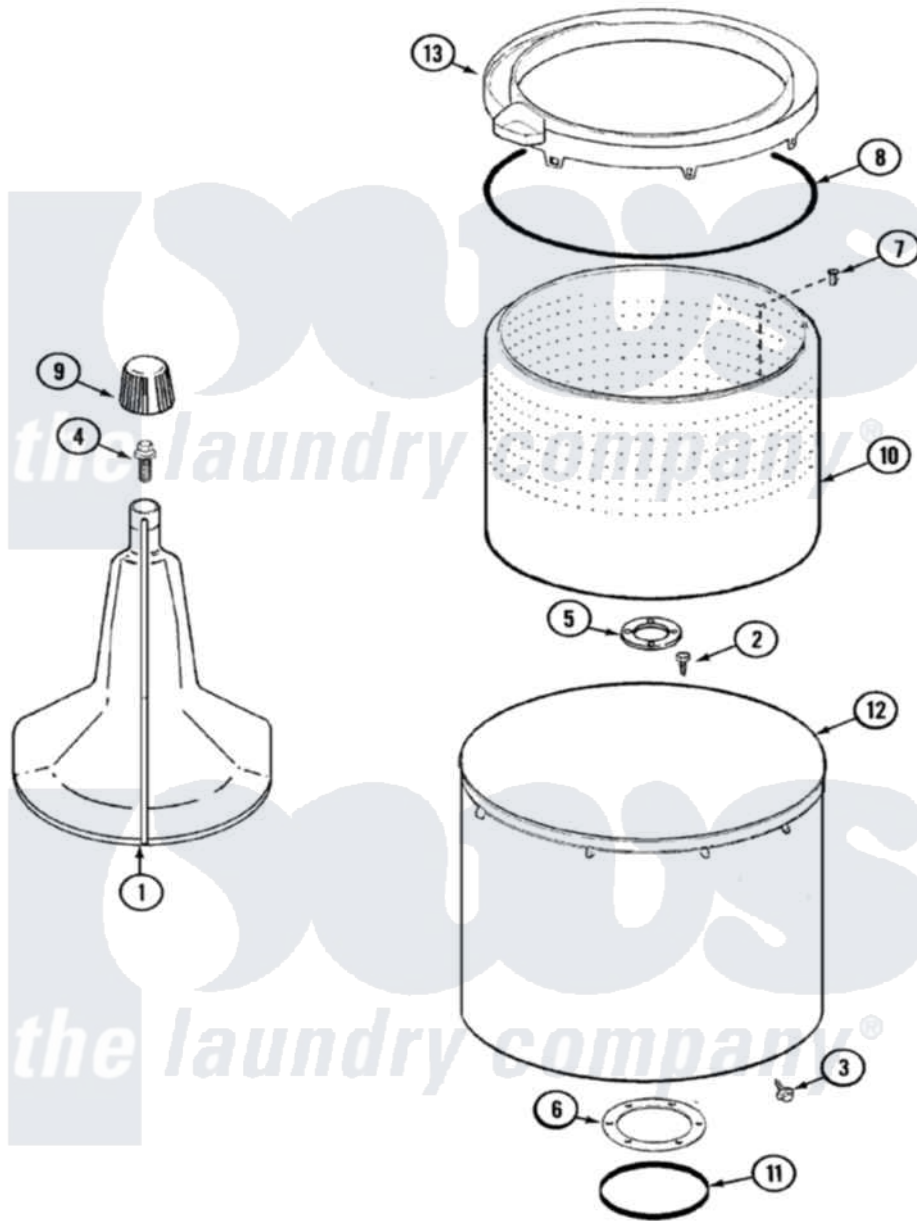

Jenn-Air JW1000AKW 07 - TUB

Jenn-Air [Residential Jenn-Air JW1000AKW Washer Parts](#) Parts Diagram 07 - TUB
 Click on the part number to view part

Item	Original Part Number	Replaced By	Status	Part Description
1	35-3580			Agitator
2	25-7947	21001063		Screw, Shoulder
3	25-7953	22002933		Screw
4	25-7948	W10309247		Screw
5	35-3685			Gasket, Basket To Centerpost
6	35-3686			Gasket, Tub To Housing
7	25-7965	3400504		Screw
8	35-2328			Seal, Tub Top
9	35-2733			Cap, Agitator
10	35-3687		Not Available	BASKET, SPIN
11	35-2978			Seal, Tub/Housing
12	35-3700			Tub Assembly
13	35-3578		Not Available	TOP, TUB