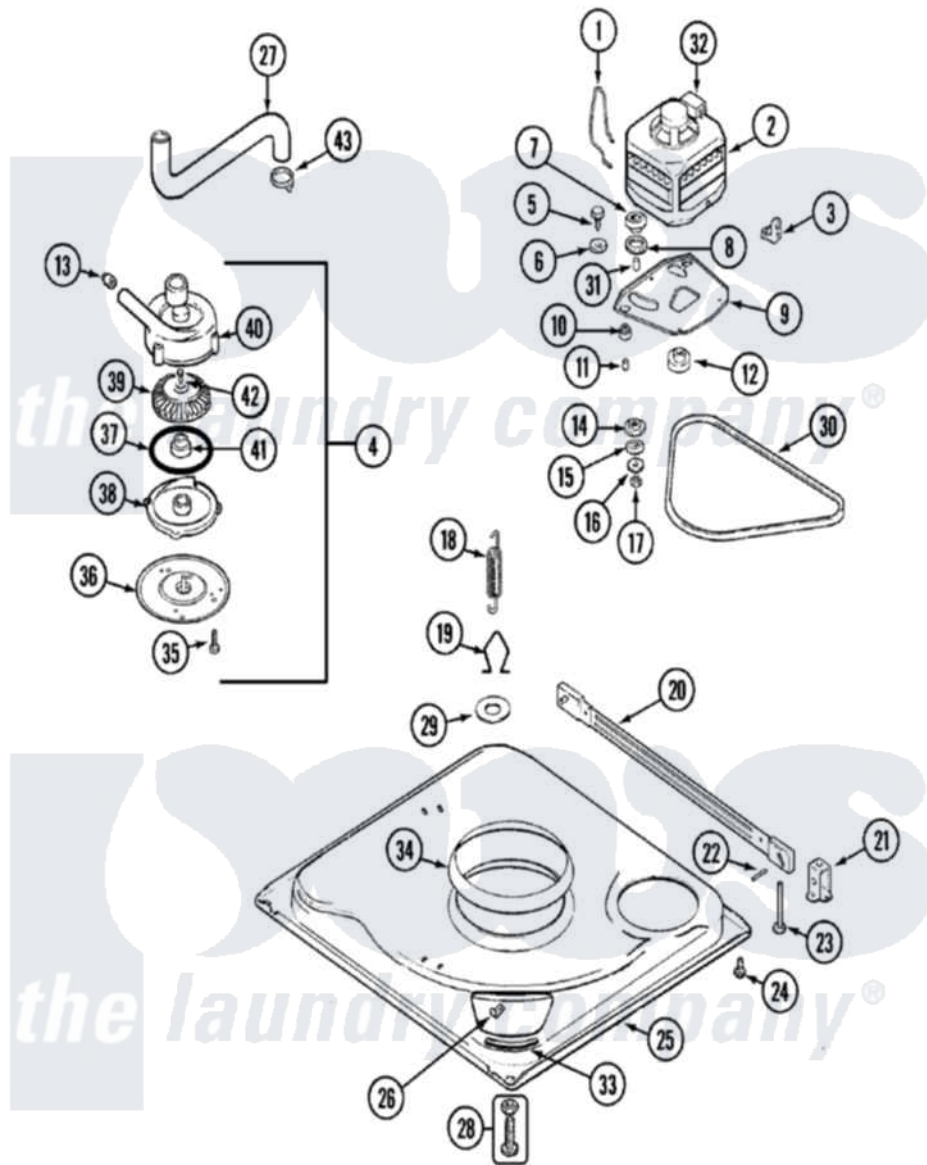

Jenn-Air JW1000W 01 - BASE

Jenn-Air [Residential Jenn-Air JW1000W Washer Parts](#) Parts Diagram 01 - BASE
 Click on the part number to view part

Item	Original Part Number	Replaced By	Status	Part Description
1	21001110	22004376		Spring, Motor Pivot
2	21001400			Motor/Plate Assembly
"	21001170			Motor And Pulley/Plate Assembly
3	21001109	21001486		Foot Slide, Isolator
4	35-3834	35-6465		Pump Assem
5	25-7833	21001977		Screw
6	25-7834			Washer, Motor/Base Screw
7	33-9946			Isolator, Motor
8	35-3570			Washer, Motor Pivot
9	21001111	21001783		Plate And Screw Assembly
10	35-3646			Isolator, Motor Plate
11	25-7831			Spacer, Mounting
12	21001108			Pulley, Motor
13	35-2344			Restrictor, Flow
14	35-3571			Slide, Motor Pivot
15	33-9967			Washer, Motor Isolator

16	25-7047		Washer, Flat
17	25-7325	Y707702	Locknut
18	21001165		Spring, Suspension
"	21001138	22002922	Tool, Spring Removal
19	21001166		Hook, Suspension Spring
20	35-2049	21001881	Bar, Stabilizer
21	35-2046		Bracket, Stabilizer
22	35-2052		Pin, Stabilizer
23	35-3020	22004469	Leg And Foot Self Stabalizing
24	31001041	308685	Side Trim)
25	21001169	12002701	Base Kit
26	25-7845		Speednut, Motor
27	35-3584	21001915	Hose, Tub To Pump
28	35-3507	25001119	Foot And Pad Assembly
29	Y25-7951		Washer, Suspension Hook
30	21352320		Belt, Drive
31	25-7830		Spacer
32	33-9765		Switch, Motor
33	35-2065		Pad, Motor Plate
34	21001161	21002026	Snubber
35	25-7419	Not Available	SCREW
36	33-6035	Not Available	PLATE & PULLEY ASSY.
37	33-6032		Gasket
38	35-2058		Base, Pump
39	35-2057	35-6465	Pump Assem
40	35-2056	Not Available	HOUSING, PUMP
41	35-0707		Seal, Seat And "O" Ring
42	25-7828	489483	Screw 10-32 X 1/2
43	25-6068	285655	Clamp, Hose