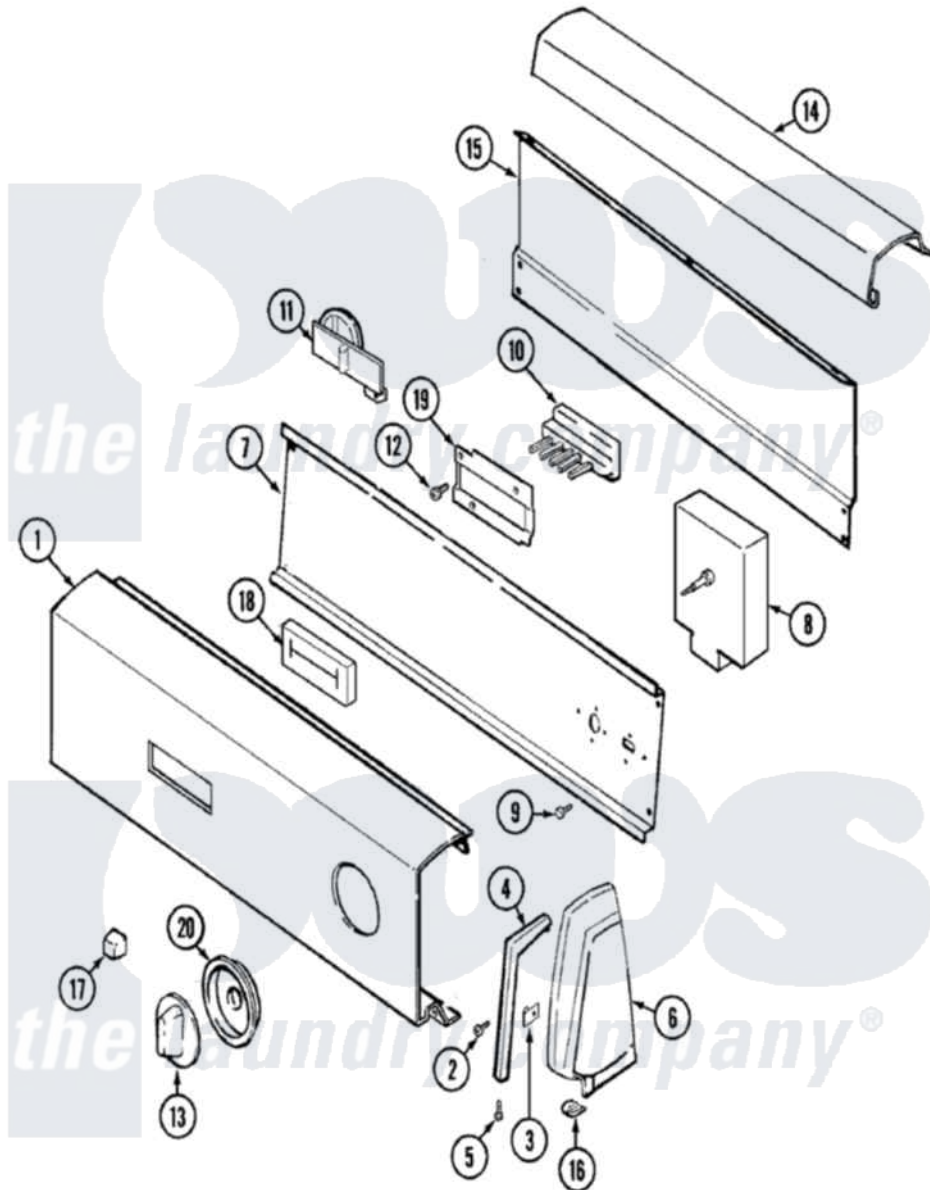

Jenn-Air JW1000W 03 - CONTROL PANEL

Jenn-Air [Residential Jenn-Air JW1000W Washer Parts](#) Parts Diagram 03 - CONTROL PANEL
 Click on the part number to view part

Item	Original Part Number	Replaced By	Status	Part Description
1	21001253		Not Available	PANEL, CONTROL (WHT)
"	12001226		Not Available	KIT, CTRL. PANEL W/KNOB (WHT)
2	25-7649	910187		Screw
3	25-7702			Speedclip, End Cap To Control Panel
4	21001245			Trim, Endcap
"	21001246		Not Available	TRIM, ENDCAP (LT) (WHT)
5	25-7760			Screw
6	35-2668	21001453		Cap- End
"	35-2669		Not Available	CAP, END (LT)(WHT)
7	31001193			Pad, Shield
"	21001266		Not Available	SHIELD, CONTROL
"	25-3092	90767		Screw, 8A X 3/8 HeX Washer Head Tapping
8	21001341			Timer
"	35-3840			Timer

9	31001029	3400094		Screw, 10-32 X 3/8
10	35-3860			Switch, Temperature
11	25-3092	90767		Screw, 8A X 3/8 HeX Washer Head Tapping
"	21001257			Switch, Water Level
"	21001286		Not Available	BRACKET, SWITCH
12	25-7712		Not Available	SCREW
13	21001251		Not Available	KNOB, TIMER (WHT)
14	21001243		Not Available	COVER, CONTROL PANEL (WHT)
15	25-3457			Screw, Sems
"	25-3092	90767		Screw, 8A X 3/8 HeX Washer Head Tapping
"	35-2688	21001460		Shield, Rear
16	25-7851			Speedclip, End Cap To Top
17	35-3191			Pushbutton
18	35-3394		Not Available	PAD, SWITCH
19	33-6621		Not Available	BRACKET, SWITCH
"	25-3092	90767		Screw, 8A X 3/8 HeX Washer Head Tapping
20	21001249		Not Available	SKIRT, TIMER (WHT)
21	21001287		Not Available	MANUAL, USE & CARE