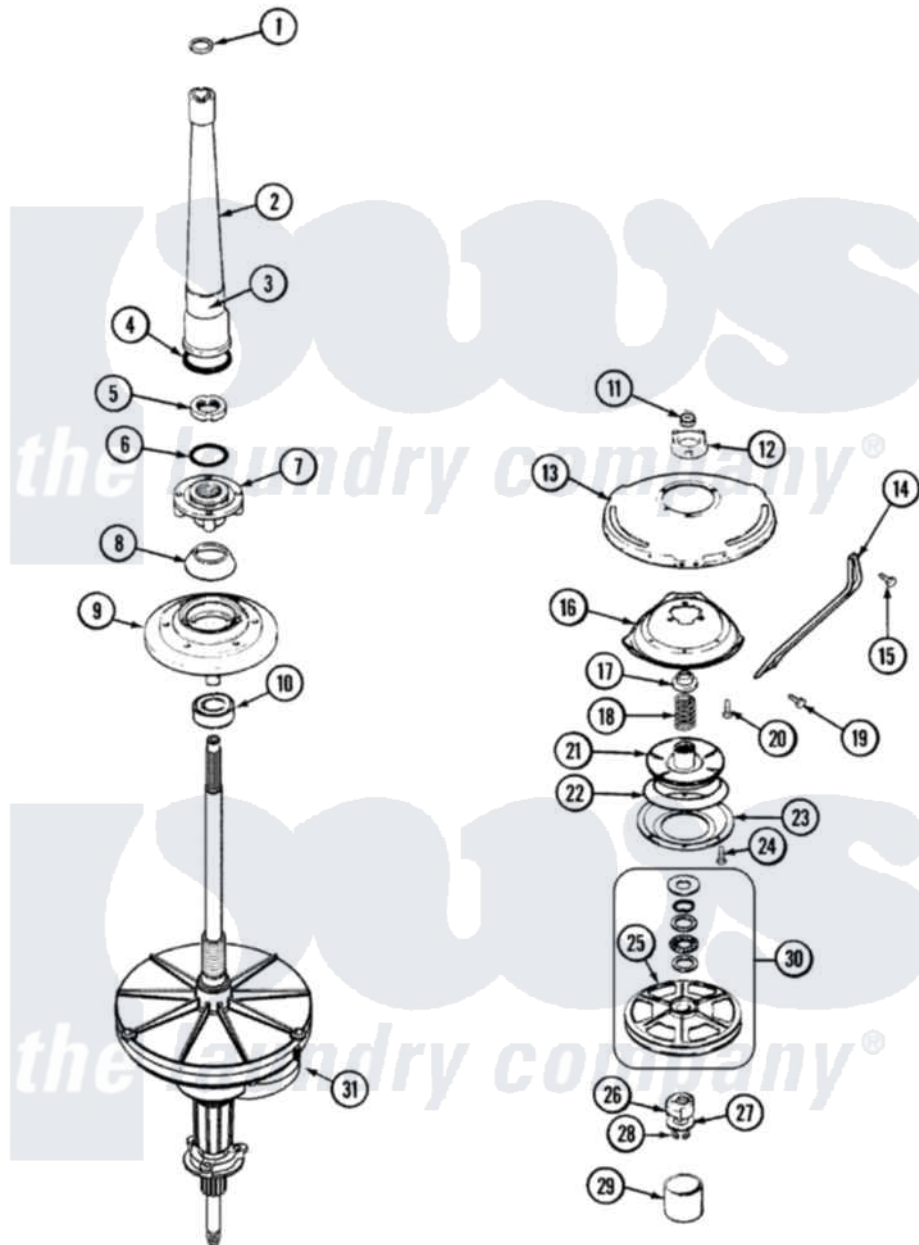

# Jenn-Air JW1000W 05 - TRANSMISSION (JW1000W SERIES 13)

Jenn-Air Residential Jenn-Air JW1000W Washer Parts Diagram 05 - TRANSMISSION (JW1000W SERIES 13)  
 Click on the part number to view part

Item	Original Part Number	Replaced By	Status	Part Description
1	<a href="#">25-7941</a>			"O" Ring, Agtr Drive Shaft
2	35-2792	<a href="#">21001401</a>		Center Pos
3	<a href="#">33-6790</a>			Bearing, Agitator
"	35-2983		Not Available	CENTERPOST ASSY.
4	<a href="#">35-2906</a>			Seal, Centerpost Bottom
5	<a href="#">35-2791</a>			Nut, Spin Tube
6	<a href="#">25-7938</a>			"O" Ring, Basket Drive Hub
7	35-3647	<a href="#">W10219156</a>		Tub Seal
8	<a href="#">35-2974</a>			Tub Seal/Hub Assembly
9	35-2716	<a href="#">12001561</a>		Bearing And Seal Housing Assembly
10	35-2972	<a href="#">12001561</a>		Bearing And Seal Housing Assembly
"	<a href="#">35-2205</a>			Bearing, Spin
"	<a href="#">12001561</a>			Bearing And Seal Housing Assembly
11	35-2010	<a href="#">207843</a>		Lip Seal Repair Kit