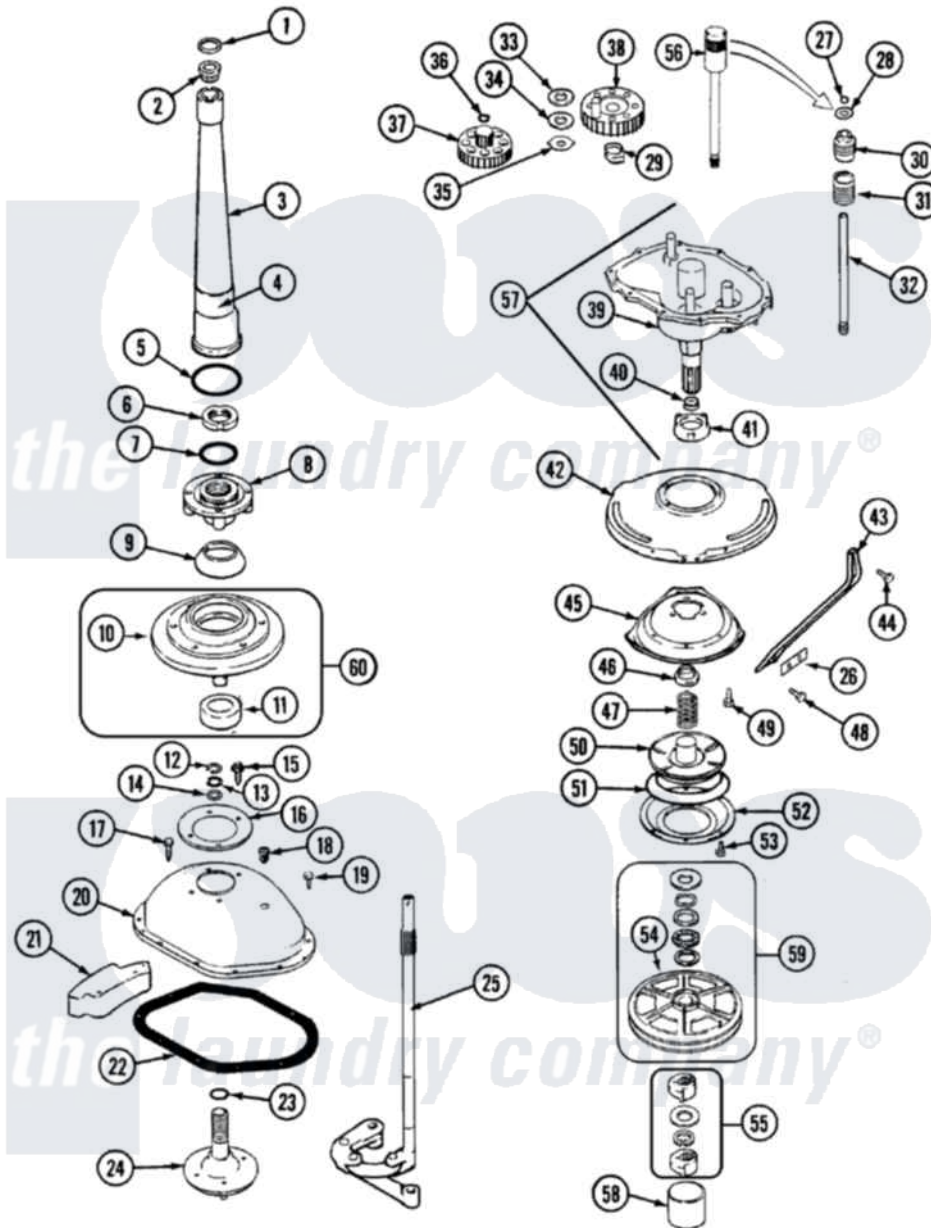

Jenn-Air JW1000W 06 - TRANSMISSION (SERIES 10)

Jenn-Air Residential Jenn-Air JW1000W Washer Parts Parts Diagram 06 - TRANSMISSION (SERIES 10)
 Click on the part number to view part

| Item | Original Part Number | Replaced By | Status | Part Description |
|------|--------------------------|---------------------------|---------------|-----------------------------------|
| 1 | 25-7941 | | | "O" Ring, Agr Drive Shaft |
| 2 | 21001066 | | | Bearing, Centerpost |
| 3 | 35-2983 | | Not Available | CENTERPOST ASSY. |
| " | 35-2792 | 21001401 | | Center Pos |
| 4 | 33-6790 | | | Bearing, Agitator |
| 5 | 35-2906 | | | Seal, Centerpost Bottom |
| 6 | 35-2791 | | | Nut, Spin Tube |
| 7 | 25-7938 | | | "O" Ring, Basket Drive Hub |
| 8 | 35-3647 | W10219156 | | Tub Seal |
| 9 | 35-2974 | | | Tub Seal/Hub Assembly |
| 10 | 35-2716 | 12001561 | | Bearing And Seal Housing Assembly |
| 11 | 35-2205 | | | Bearing, Spin |
| 12 | 25-7949 | | Not Available | RING, RETAINING (AG. SHAFT) |
| 13 | 25-7057 | | | Washer, Flat |
| 14 | 25-7057 | | | Washer, Flat |