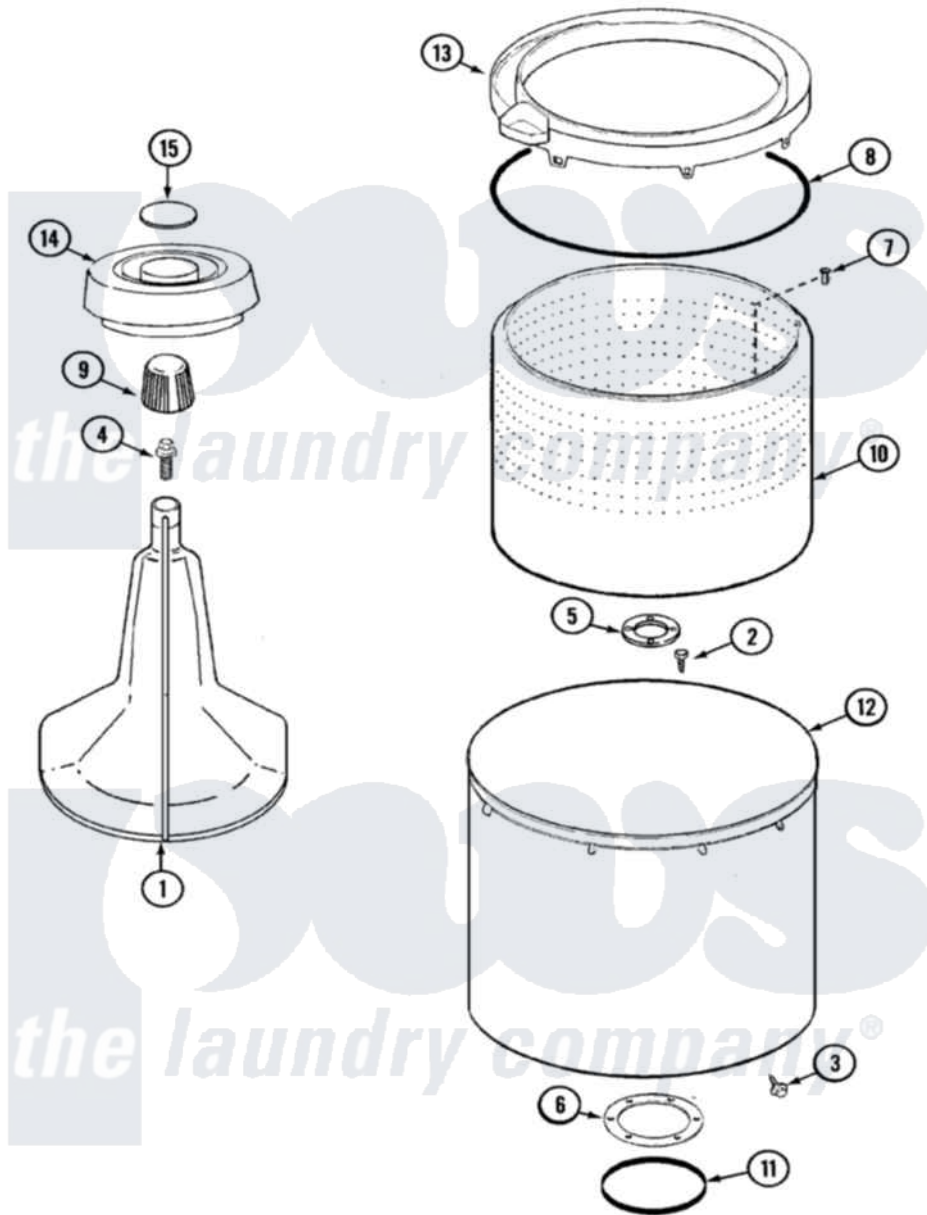

# Jenn-Air JW2000A 05 - TUB

Jenn-Air [Residential Jenn-Air JW2000A Washer Parts](#) Parts Diagram 05 - TUB  
 Click on the part number to view part

| Item | Original Part Number    | Replaced By               | Status        | Part Description             |
|------|-------------------------|---------------------------|---------------|------------------------------|
| 1    | <a href="#">35-3580</a> |                           |               | Agitator                     |
| 2    | 25-7947                 | <a href="#">21001063</a>  |               | Screw, Shoulder              |
| 3    | 25-7953                 | <a href="#">22002933</a>  |               | Screw                        |
| 4    | 25-7948                 | <a href="#">W10309247</a> |               | Screw                        |
| 5    | <a href="#">35-3685</a> |                           |               | Gasket, Basket To Centerpost |
| 6    | <a href="#">35-3686</a> |                           |               | Gasket, Tub To Housing       |
| 7    | 25-7965                 | <a href="#">3400504</a>   |               | Screw                        |
| 8    | <a href="#">35-2328</a> |                           |               | Seal, Tub Top                |
| 9    | <a href="#">35-2733</a> |                           |               | Cap, Agitator                |
| 10   | 35-3687                 |                           | Not Available | BASKET, SPIN                 |
| 11   | <a href="#">35-2978</a> |                           |               | Seal, Tub/Housing            |
| 12   | <a href="#">35-3700</a> |                           |               | Tub Assembly                 |
| 13   | 35-3578                 |                           | Not Available | TOP, TUB                     |
| 14   | <a href="#">35-2550</a> |                           |               | Dispenser, Rinse             |
| 15   | 21001269                |                           | Not Available | INSERT, RINSE DISPENSER      |