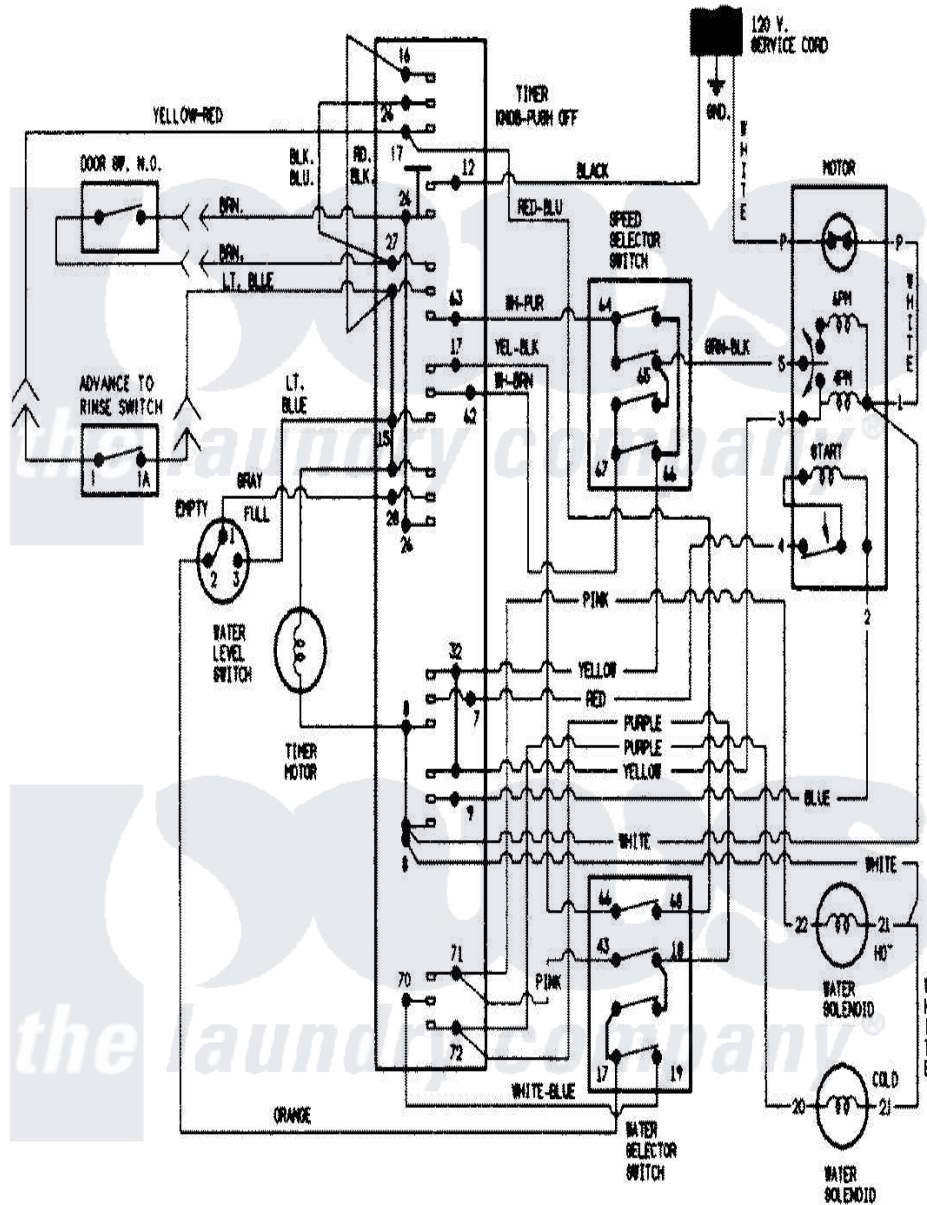

# Jenn-Air JW2000A 06 - WIRING INFORMATION

Jenn-Air Residential Jenn-Air JW2000A Washer Parts Parts Diagram 06 - WIRING INFORMATION  
 Click on the part number to view part

Item	Original Part Number	Replaced By	Status	Part Description
NI	15001902		Not Available	WIRING INFORMATION
"	15001792		Not Available	WIRING INFORMATION
"	15001725		Not Available	WIRING INFORMATION