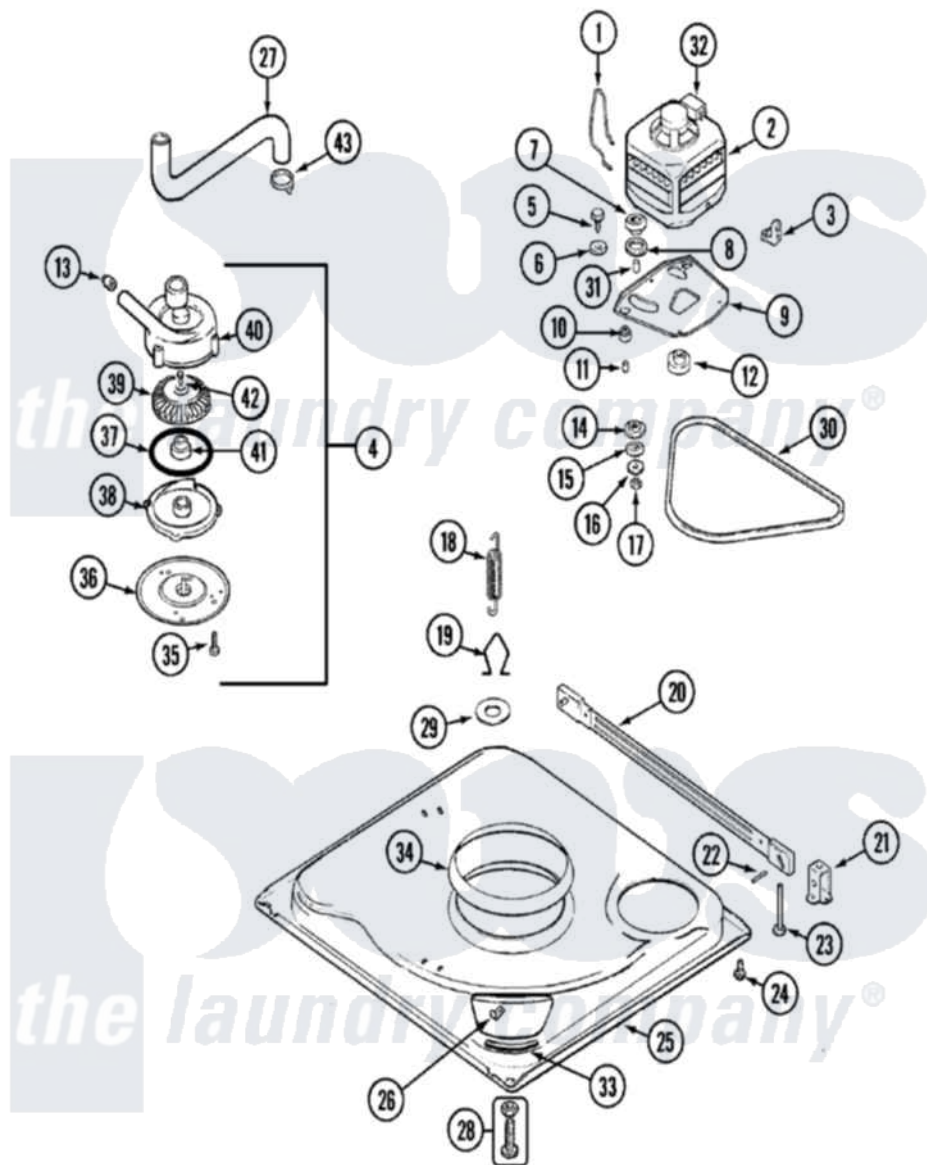

# Jenn-Air JW2000W 01 - BASE

Jenn-Air [Residential Jenn-Air JW2000W Washer Parts](#) Parts Diagram 01 - BASE

[Click on the part number to view part](#)

Item	Original Part Number	Replaced By	Status	Part Description
1	21001110	<a href="#">22004376</a>		Spring, Motor Pivot
2	<a href="#">21001400</a>			Motor/Plate Assembly
"	<a href="#">21001170</a>			Motor And Pulley/Plate Assembly
3	21001109	<a href="#">21001486</a>		Foot Slide, Isolator
4	35-3834	<a href="#">35-6465</a>		Pump Assem
5	25-7833	<a href="#">21001977</a>		Screw
6	<a href="#">25-7834</a>			Washer, Motor/Base Screw
7	<a href="#">33-9946</a>			Isolator, Motor
8	<a href="#">35-3570</a>			Washer, Motor Pivot
9	21001111	<a href="#">21001783</a>		Plate And Screw Assembly
10	<a href="#">35-3646</a>			Isolator, Motor Plate
11	<a href="#">25-7831</a>			Spacer, Mounting
12	<a href="#">21001108</a>			Pulley, Motor
13	<a href="#">35-2344</a>			Restrictor, Flow
14	<a href="#">35-3571</a>			Slide, Motor Pivot
15	<a href="#">33-9967</a>			Washer, Motor Isolator