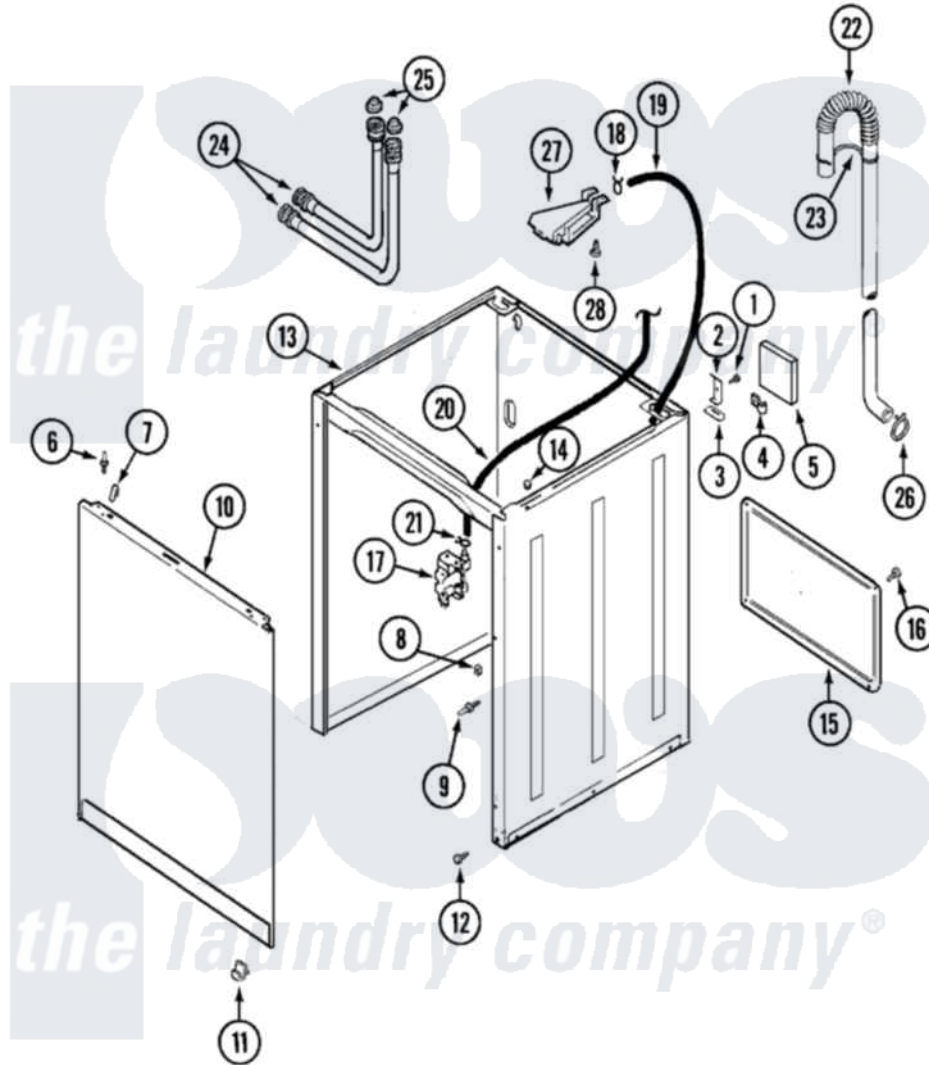

Jenn-Air JW2000W 02 - CABINET

Jenn-Air [Residential Jenn-Air JW2000W Washer Parts](#) Parts Diagram 02 - CABINET
 Click on the part number to view part

Item	Original Part Number	Replaced By	Status	Part Description
1	25-7893			Screw
2	35-2846			Hinge, Cabinet Top
3	35-4128			Pad, Hinge
4	25-7027	16515		Clip
5	35-0706		Not Available	PAD, FOAM
6	53-0643			Pin, Locator
7	25-7220			Clip, Cabinet Top
8	25-0224	3400029		Nut, Adapter Plate
9	53-0200			Sleeve, Locator Pin
"	53-0643			Pin, Locator
10	35-2084			Panel, Front
"	21001281			Damper, Sound Pad
11	53-0120			Clip, Front Panel
"	25-7732	681414		Screw, 10AB X 1/2
12	35-4129			Bumper, Cabinet
13	35-2106	21001871		Cabinet

14	33-2653		Bumper, Cabinet
15	35-2108	21001871	Cabinet
16	25-7732	681414	Screw, 10AB X 1/2
17	35-2374N		Valve, Water
"	21001396	35-2374N	Valve, Water
18	25-7867	596669	Clamp, Manifold
19	35-2378	12002749	Hose, Flume Kit
20	21001060	21001748	Hose, Pressure Switch
21	25-7796	596669	Clamp, Manifold
22	35-3538	21001872	Hose, Drain
23	33-9537	22003814	Retainer, Drain Hose
24	35-0873	76313	Hosefill
"	33-7891	89503	Hose-Inlet
25	33-4264N		Strainer And Washer Kit
26	25-7080	285655	Clamp, Hose
27	35-2051	21001760	Flume Assembly / Water Diverter
28	25-3092	90767	Screw, 8A X 3/8 HeX Washer Head Tapping