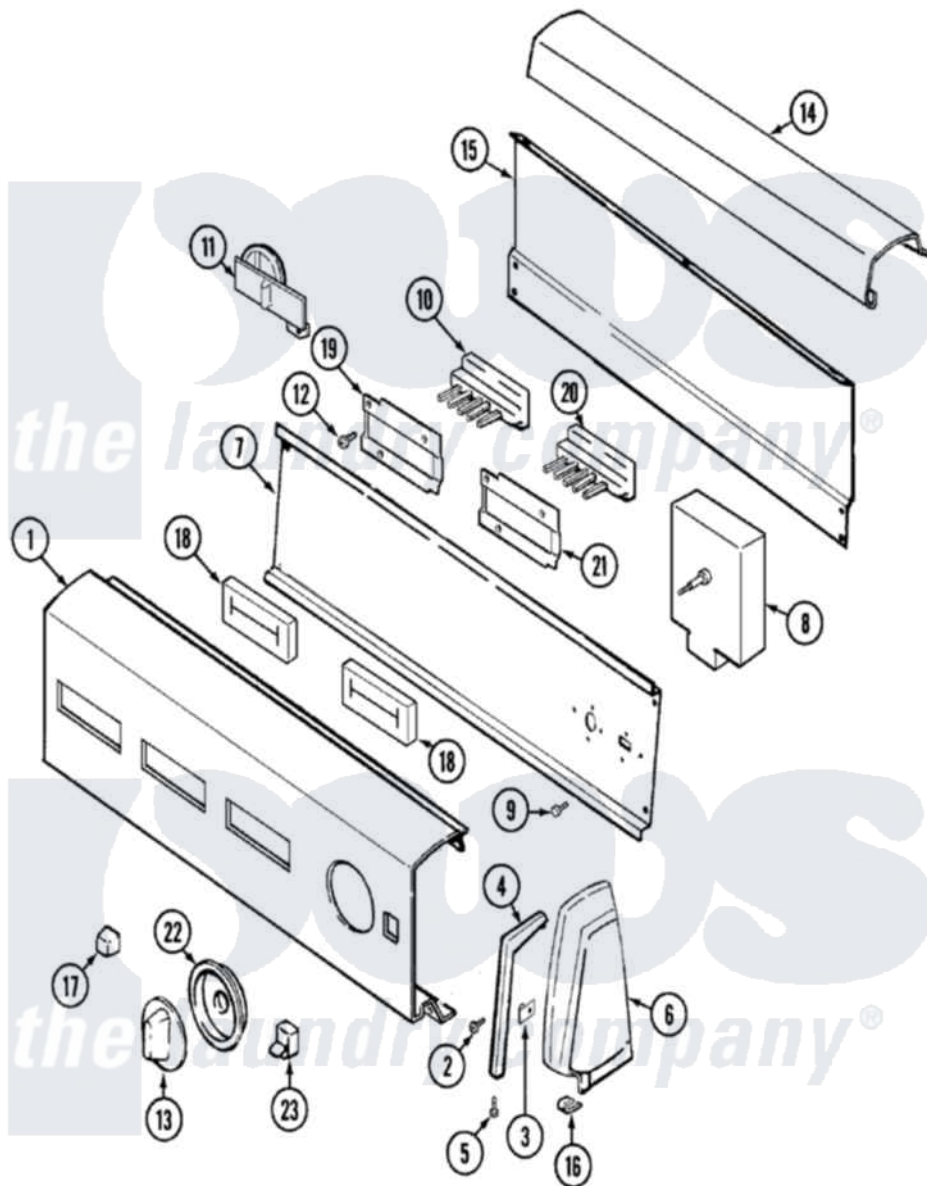

Jenn-Air JW2000W 03 - CONTROL PANEL

Jenn-Air [Residential Jenn-Air JW2000W Washer Parts](#) Parts Diagram 03 - CONTROL PANEL
 Click on the part number to view part

Item	Original Part Number	Replaced By	Status	Part Description
1	21001255			Panel, Control
2	25-7649	910187		Screw
3	25-7702			Speedclip, End Cap To Control Panel
4	21001246		Not Available	TRIM, ENDCAP (LT) (WHT)
"	21001245			Trim, Endcap
5	25-7760			Screw
6	35-2668	21001453		Cap- End
"	35-2669		Not Available	CAP, END (LT)(WHT)
7	21001266		Not Available	SHIELD, CONTROL
"	31001193			Pad, Shield
8	35-3843			Timer
"	21001325			Timer
9	31001029	3400094		Screw, 10-32 X 3/8
10	35-3862			Switch, 4 Pushbutton
11	21001286		Not Available	BRACKET, SWITCH
"	21001257			Switch, Water Level

12	25-7712		Not Available	SCREW
13	21001251		Not Available	KNOB, TIMER (WHT)
14	21001243		Not Available	COVER, CONTROL PANEL (WHT)
15	25-3457			Screw, Sems
"	25-3092	90767		Screw, 8A X 3/8 HeX Washer Head Tapping
"	35-2688	21001460		Shield, Rear
16	25-7851			Speedclip, End Cap To Top
17	35-3191			Pushbutton
18	35-3515		Not Available	PAD, SWITCH
19	25-3092	90767		Screw, 8A X 3/8 HeX Washer Head Tapping
"	33-6621		Not Available	BRACKET, SWITCH
20	21001259			Switch, Pushbutton
21	33-8186		Not Available	BRACKET
22	21001249		Not Available	SKIRT, TIMER (WHT)
23	35-3898	21001813		Switch, Rocker
24	21001289		Not Available	MANUAL, USE & CARE
"	16000326			Guide, Quick Ref - Jenn-Air