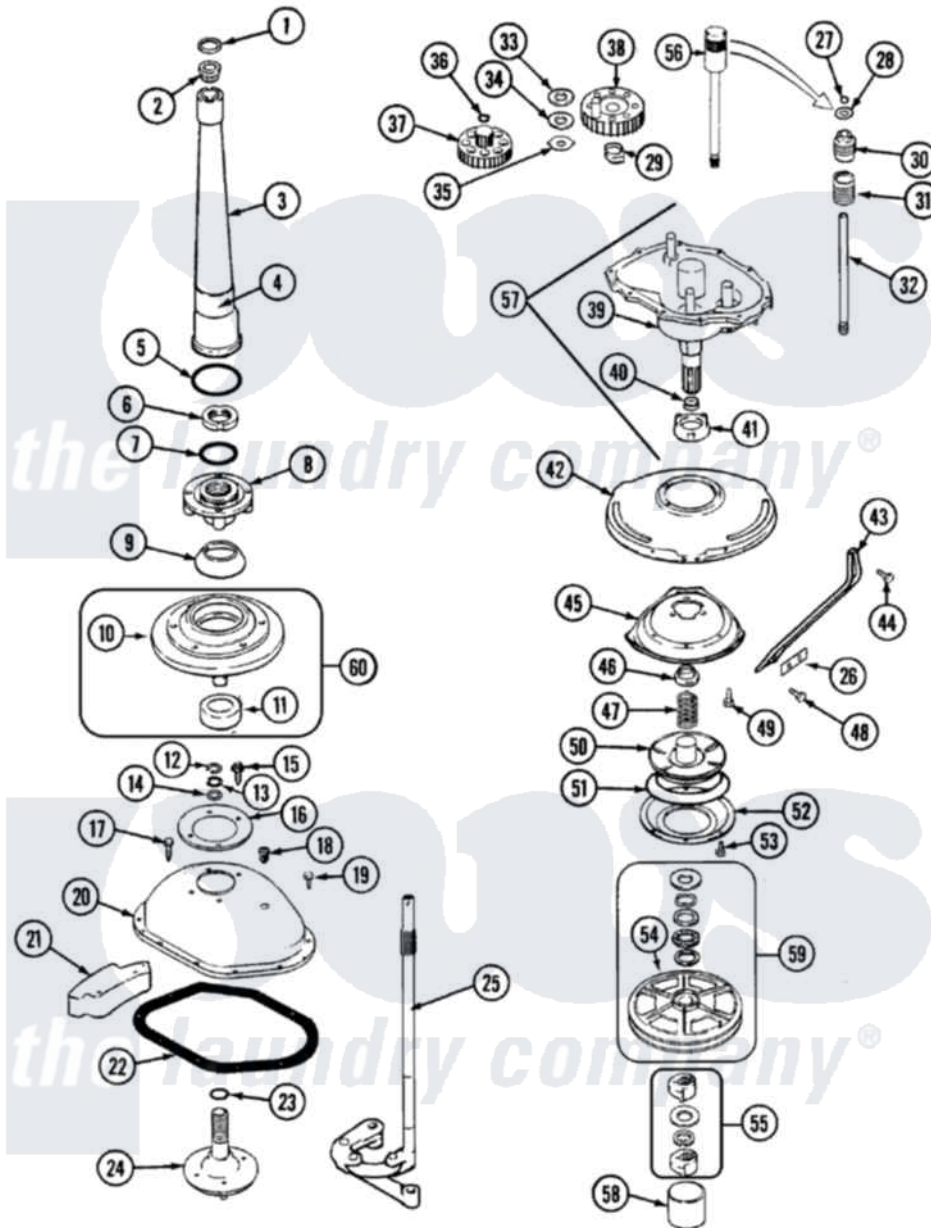

# Jenn-Air JW2000W 05 - TRANSMISSION (SERIES 10)

Jenn-Air Residential Jenn-Air JW2000W Washer Parts Parts Diagram 05 - TRANSMISSION (SERIES 10)  
 Click on the part number to view part

Item	Original Part Number	Replaced By	Status	Part Description
1	<a href="#">25-7941</a>			"O" Ring, Agr Drive Shaft
2	<a href="#">21001066</a>			Bearing, Centerpost
3	35-2983		Not Available	CENTERPOST ASSY.
"	35-2792	<a href="#">21001401</a>		Center Pos
4	<a href="#">33-6790</a>			Bearing, Agitator
5	<a href="#">35-2906</a>			Seal, Centerpost Bottom
6	<a href="#">35-2791</a>			Nut, Spin Tube
7	<a href="#">25-7938</a>			"O" Ring, Basket Drive Hub
8	35-3647	<a href="#">W10219156</a>		Tub Seal
9	<a href="#">35-2974</a>			Tub Seal/Hub Assembly
10	35-2716	<a href="#">12001561</a>		Bearing And Seal Housing Assembly
11	<a href="#">35-2205</a>			Bearing, Spin
12	25-7949		Not Available	RING, RETAINING (AG. SHAFT)
13	<a href="#">25-7057</a>			Washer, Flat
14	<a href="#">25-7057</a>			Washer, Flat