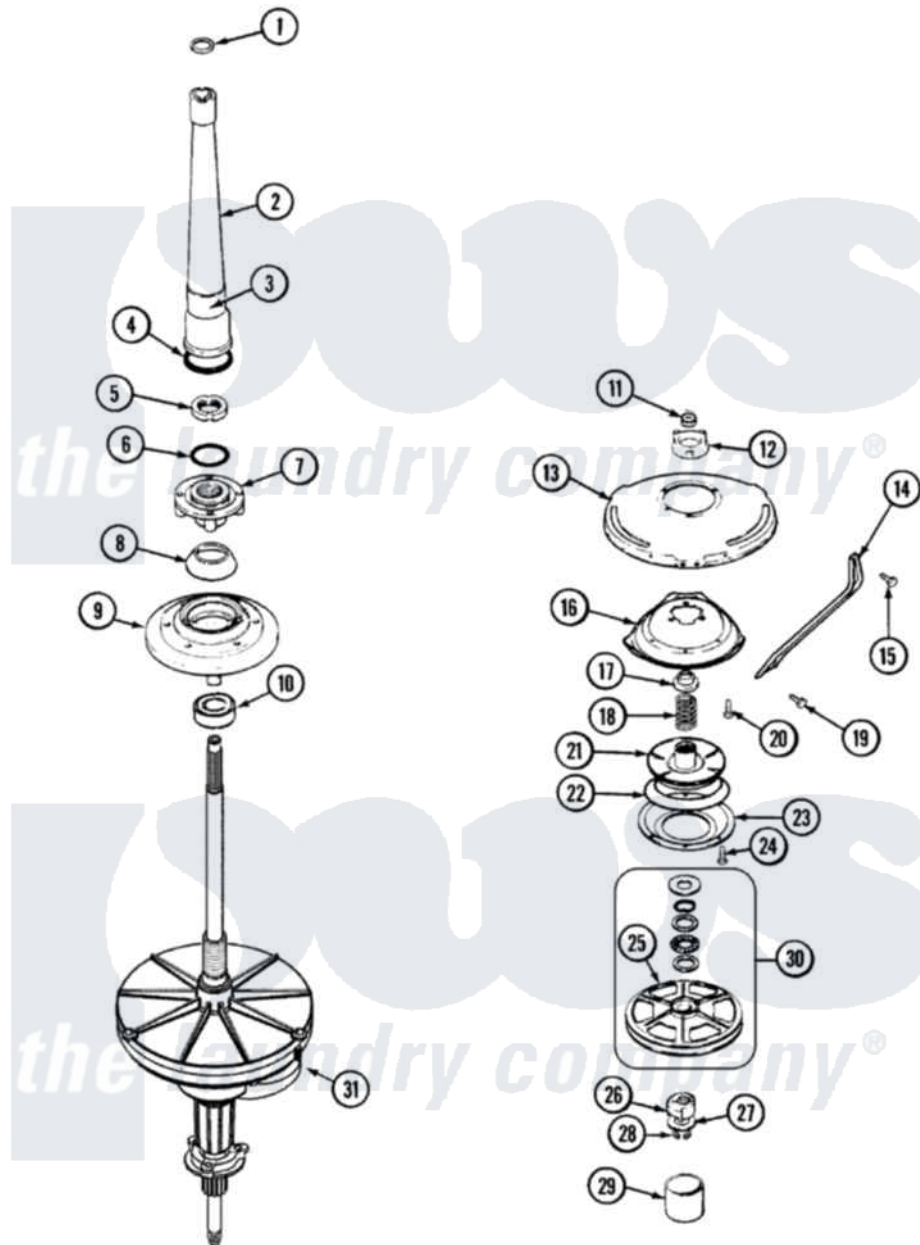

Jenn-Air JW2000W 06 - TRANSMISSION (SERIES 12)

Jenn-Air Residential Jenn-Air JW2000W Washer Parts Parts Diagram 06 - TRANSMISSION (SERIES 12)
 Click on the part number to view part

Item	Original Part Number	Replaced By	Status	Part Description
1	25-7941			"O" Ring, Agtr Drive Shaft
2	35-2792	21001401		Center Pos
3	33-6790			Bearing, Agitator
"	35-2983		Not Available	CENTERPOST ASSY.
4	35-2906			Seal, Centerpost Bottom
5	35-2791			Nut, Spin Tube
6	25-7938			"O" Ring, Basket Drive Hub
7	35-3647	W10219156		Tub Seal
8	35-2974			Tub Seal/Hub Assembly
9	35-2716	12001561		Bearing And Seal Housing Assembly
10	35-2972	12001561		Bearing And Seal Housing Assembly
"	35-2205			Bearing, Spin
"	12001561			Bearing And Seal Housing Assembly
11	35-2010	207843		Lip Seal Repair Kit

12	35-2973	35-6680	Transmission
"	12001562		Bearing Assembly
"	35-2730	12001562	Bearing Assembly
13	21001162	21001518	Support, Tub
14	21001164	Not Available	BRACE, TUB
15	25-7895	21001858	Screw 5/16-18 x 1/2
16	21001163		Housing, Suspension
17	35-2017		Retainer, Brake Spring
18	35-2112	21001910	Spring, Brake
19	25-7930	21001858	Screw 5/16-18 x 1/2
20	25-7895	21001858	Screw 5/16-18 x 1/2
21	35-2948	35-6714	Brake Roto
22	21001161	21002026	Snubber
23	35-2018	35-6918	Stator, Brake
24	21001065		Screw, No.10-24 x .50 Hxnibhd
25	35-3829	12002213	Thrust Bearing Kit
26	LA-2007	12002213	Thrust Bearing Kit
27	35-2132		Washer, 1.25ODX.530IDX.032
"	35-2082		Washer, 1.25ODX.530IDX.062
28	25-7854		Ring, Retaining
29	35-2007		Cap, Dust
30	12500036	12002213	Thrust Bearing Kit
31	21001394	35-6680	Transmission