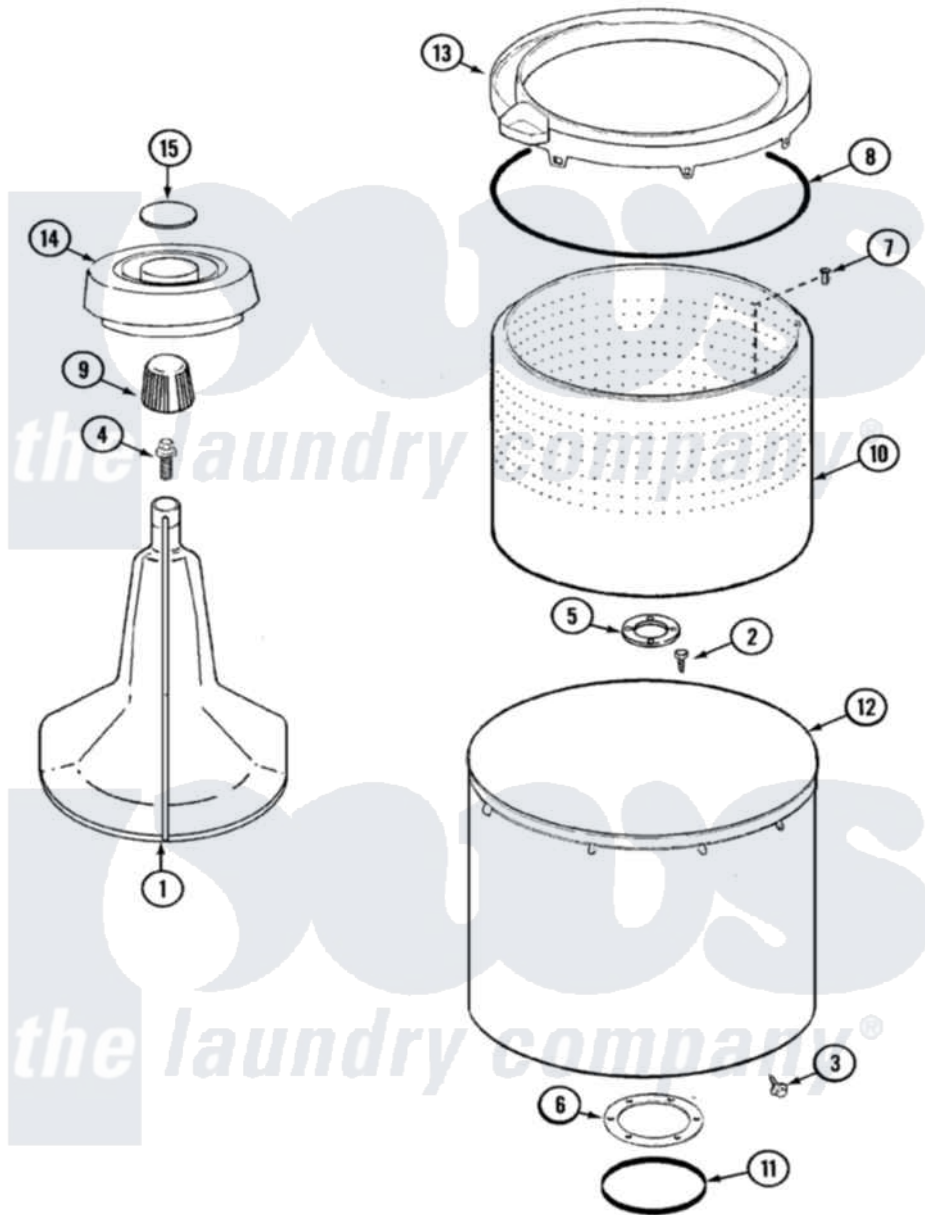

Jenn-Air JW2000W 07 - TUB

Jenn-Air [Residential Jenn-Air JW2000W Washer Parts](#) Parts Diagram 07 - TUB
 Click on the part number to view part

Item	Original Part Number	Replaced By	Status	Part Description
1	35-3580			Agitator
2	25-7947	21001063		Screw, Shoulder
3	25-7953	22002933		Screw
4	25-7948	W10309247		Screw
5	35-3685			Gasket, Basket To Centerpost
6	35-3686			Gasket, Tub To Housing
7	25-7965	3400504		Screw
8	35-2328			Seal, Tub Top
9	35-2733			Cap, Agitator
10	35-3687		Not Available	BASKET, SPIN
11	35-2978			Seal, Tub/Housing
12	35-3700			Tub Assembly
13	35-3578		Not Available	TOP, TUB
14	35-2550			Dispenser, Rinse
15	21001269		Not Available	INSERT, RINSE DISPENSER