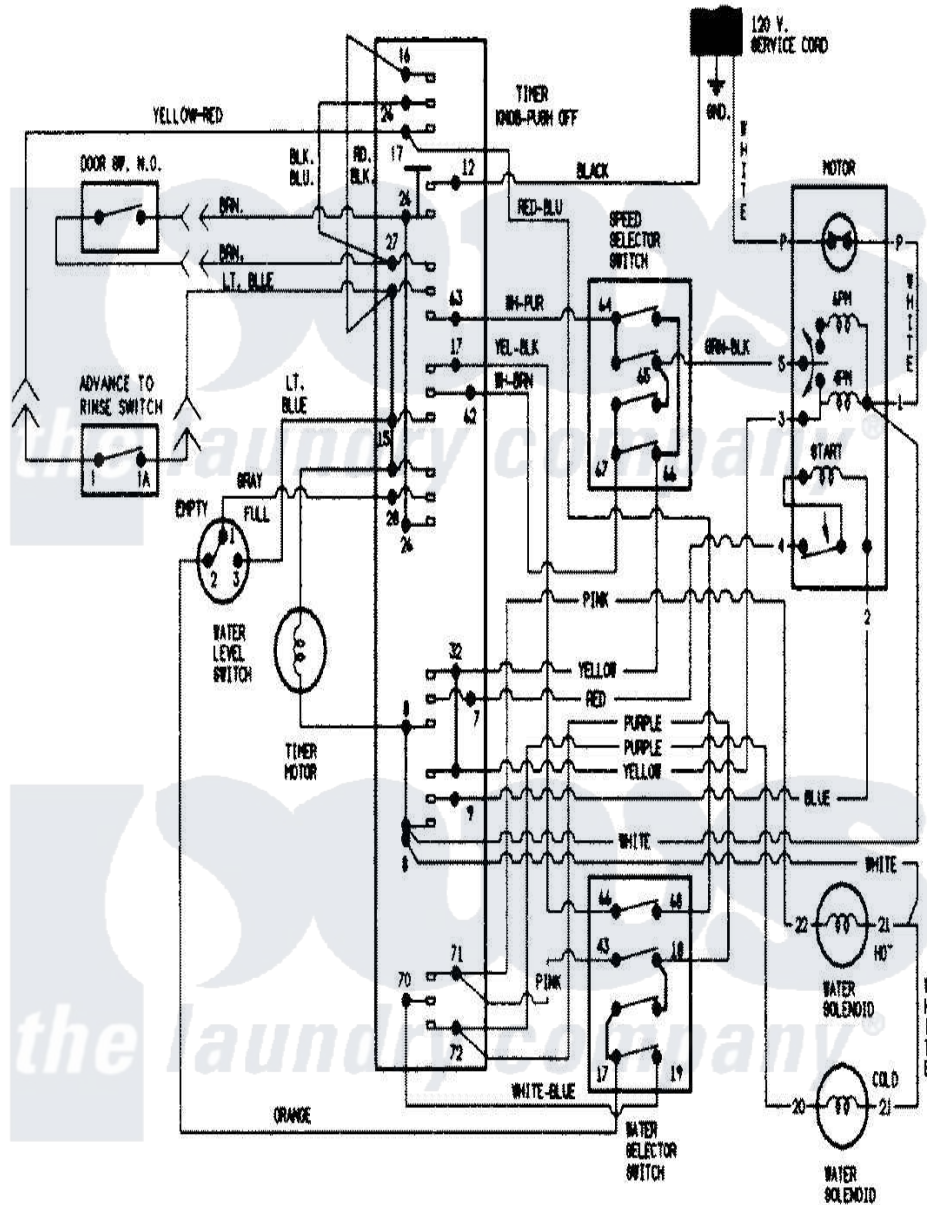

Jenn-Air JW2000W 08 - WIRING INFORMATION

Jenn-Air [Residential Jenn-Air JW2000W Washer Parts](#) Parts Diagram 08 - WIRING INFORMATION
 Click on the part number to view part

Item	Original Part Number	Replaced By	Status	Part Description
NI	15001902		Not Available	WIRING INFORMATION
"	15001792		Not Available	WIRING INFORMATION
"	15001725		Not Available	WIRING INFORMATION