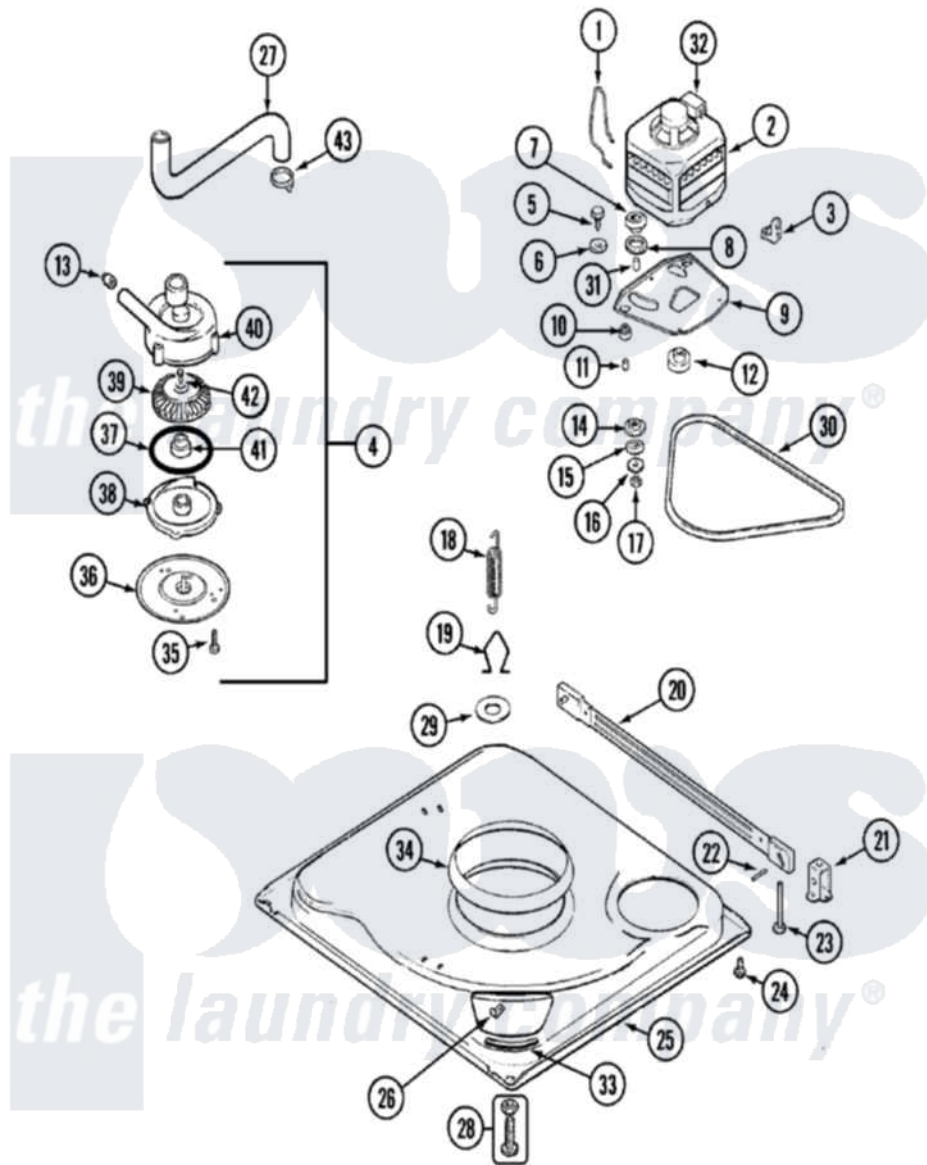

# Jenn-Air JW3000A 01 - BASE

Jenn-Air [Residential Jenn-Air JW3000A Washer Parts](#) Parts Diagram 01 - BASE  
 Click on the part number to view part

Item	Original Part Number	Replaced By	Status	Part Description
1	21001110	<a href="#">22004376</a>		Spring, Motor Pivot
2	<a href="#">21001400</a>			Motor/Plate Assembly
"	<a href="#">21001170</a>			Motor And Pulley/Plate Assembly
3	21001109	<a href="#">21001486</a>		Foot Slide, Isolator
4	35-3834	<a href="#">35-6465</a>		Pump Assem
5	25-7833	<a href="#">21001977</a>		Screw
6	<a href="#">25-7834</a>			Washer, Motor/Base Screw
7	<a href="#">33-9946</a>			Isolator, Motor
8	<a href="#">35-3570</a>			Washer, Motor Pivot
9	21001111	<a href="#">21001783</a>		Plate And Screw Assembly
10	<a href="#">35-3646</a>			Isolator, Motor Plate
11	<a href="#">25-7831</a>			Spacer, Mounting
12	<a href="#">21001108</a>			Pulley, Motor
13	<a href="#">35-2344</a>			Restrictor, Flow
14	<a href="#">35-3571</a>			Slide, Motor Pivot
15	<a href="#">33-9967</a>			Washer, Motor Isolator