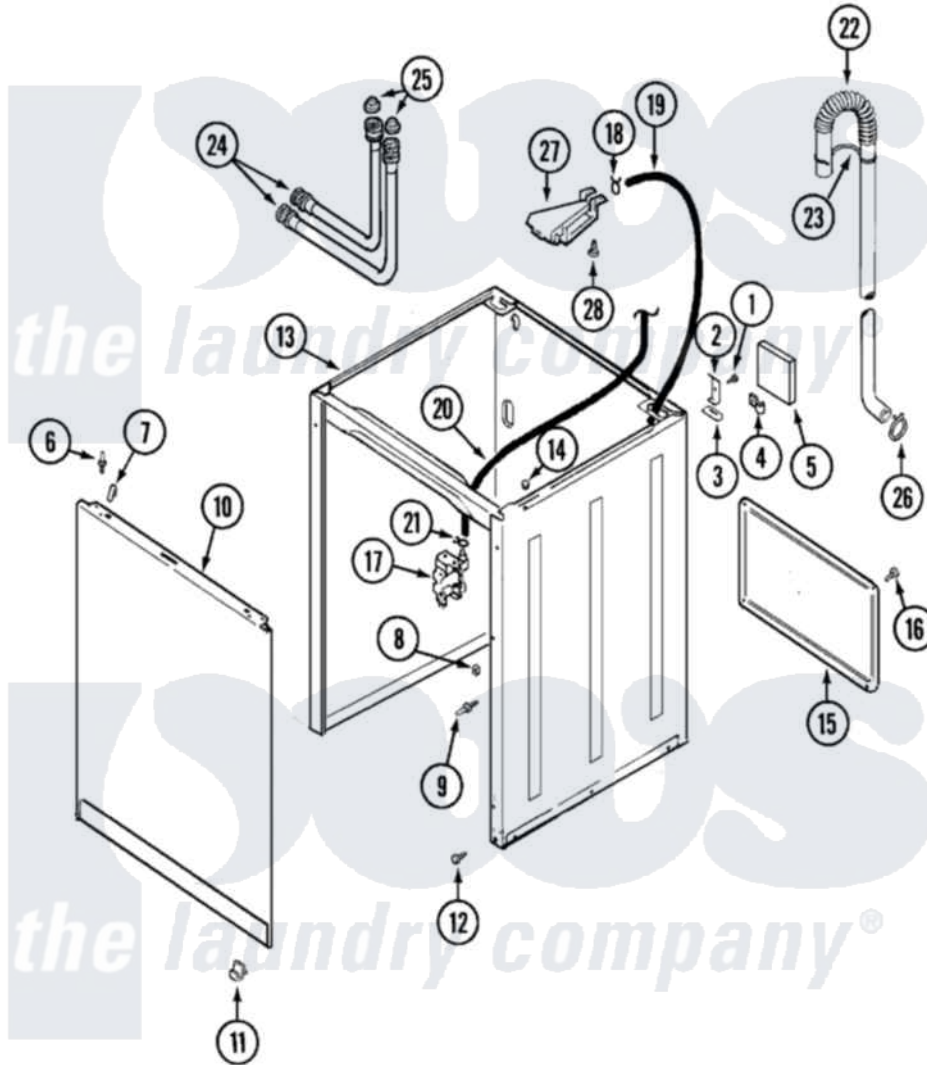

Jenn-Air JW3000A 02 - CABINET

Jenn-Air [Residential Jenn-Air JW3000A Washer Parts](#) Parts Diagram 02 - CABINET
 Click on the part number to view part

Item	Original Part Number	Replaced By	Status	Part Description
1	25-7893			Screw
2	35-2846			Hinge, Cabinet Top
3	35-4128			Pad, Hinge
4	25-7027	16515		Clip
5	35-0706		Not Available	PAD, FOAM
6	53-0643			Pin, Locator
7	25-7220			Clip, Cabinet Top
8	25-0224	3400029		Nut, Adapter Plate
9	53-0200			Sleeve, Locator Pin
"	53-0643			Pin, Locator
10	35-2084-24			Panel, Front
11	53-0120			Clip, Front Panel
"	25-7732	681414		Screw, 10AB X 1/2
12	35-4129			Bumper, Cabinet
13	35-2106-24	12001802		Kit, Cabinet/Rear Shield
14	33-2653			Bumper, Cabinet

15	35-2108	21001871	Cabinet
16	25-7732	681414	Screw, 10AB X 1/2
17	35-2374N		Valve, Water
"	21001396	35-2374N	Valve, Water
18	25-7867	596669	Clamp, Manifold
19	35-2378	12002749	Hose, Flume Kit
20	21001060	21001748	Hose, Pressure Switch
21	25-7796	596669	Clamp, Manifold
22	35-3538	21001872	Hose, Drain
23	33-9537	22003814	Retainer, Drain Hose
24	35-0873	76313	Hosefill
"	33-7891	89503	Hose-Inlet
25	33-4264N		Strainer And Washer Kit
26	25-7080	285655	Clamp, Hose
27	35-2051	21001760	Flume Assembly / Water Diverter
28	25-3092	90767	Screw, 8A X 3/8 HeX Washer Head Tapping