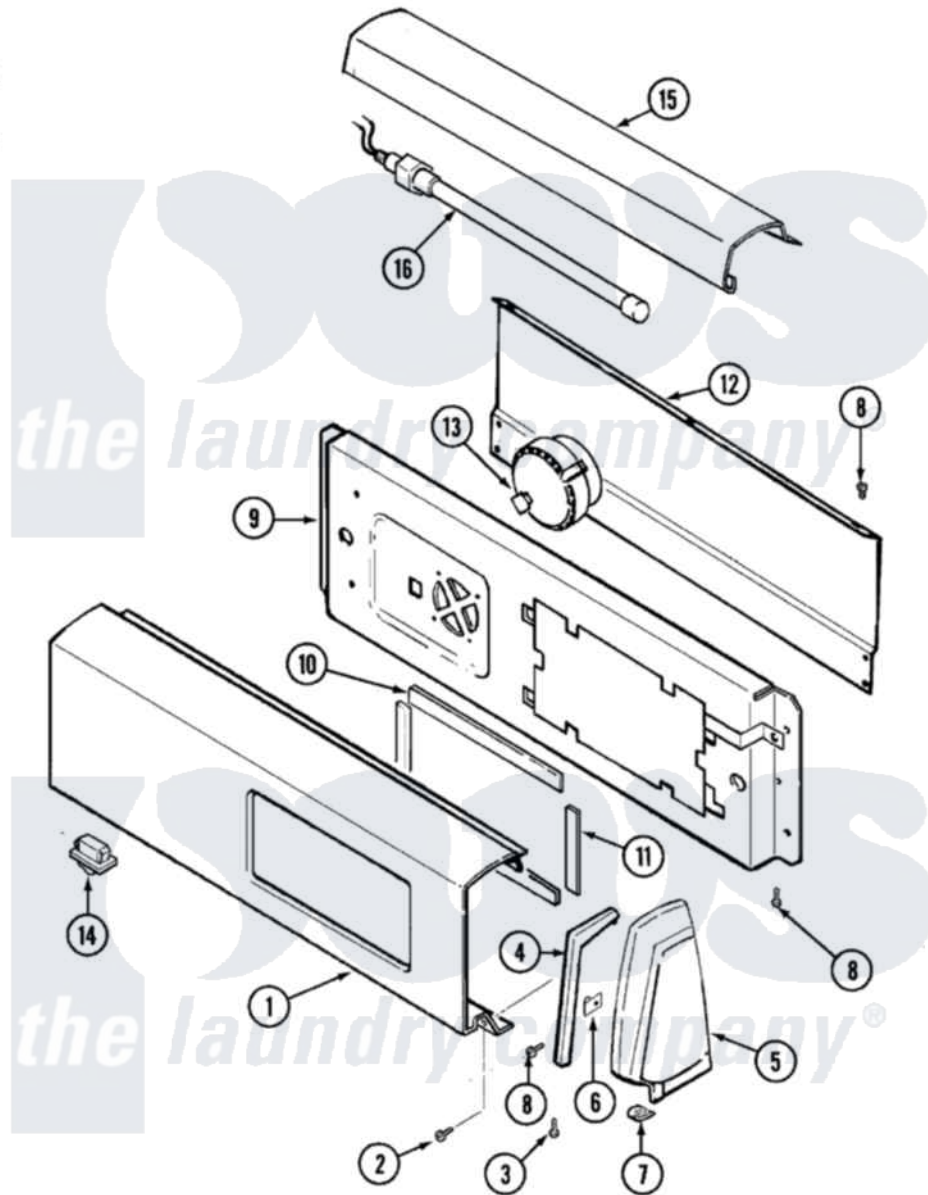

Jenn-Air JW3000A 03 - CONTROL PANEL

Jenn-Air [Residential Jenn-Air JW3000A Washer Parts](#) Parts Diagram 03 - CONTROL PANEL
 Click on the part number to view part

Item	Original Part Number	Replaced By	Status	Part Description
1	21001268			Panel, Control
2	25-7649	910187		Screw
3	25-3092	90767		Screw, 8A X 3/8 HeX Washer Head Tapping
4	21001247		Not Available	TRIM, ENDCAP (RT) (ALM)
"	21001248			Trim, Endcap
5	21001069	12002263		Endcap Kit
"	21001070	21001456		Cap- End
6	25-7702			Speedclip, End Cap To Control Panel
7	25-7851			Speedclip, End Cap To Top
8	25-3092	90767		Screw, 8A X 3/8 HeX Washer Head Tapping
9	21001271		Not Available	SHIELD, CONTROL ASSY. (ALM)
"	35-3540			Speaker Assembly
10	35-3450			Seal, Panel Long
11	35-3453			Seal, Panel Short

12	25-3457		Screw, Sems
"	35-2688	21001460	Shield, Rear
13	25-7947	21001063	Screw, Shoulder
"	35-3454		Switch, Water Level
14	21001116	74008765	Switch, Rocker
15	21001243	Not Available	COVER, CONTROL PANEL (WHT)
16	25-7898	Not Available	GROMMET
"	21001260	Not Available	CLIP, MOUNTING
"	21001256	Not Available	BULB ASSY.
17	21001053	Not Available	MANUAL, USE & CARE
"	21001278	Not Available	MANUAL, USE & CARE
18	16000326		Guide, Quick Ref - Jenn-Air