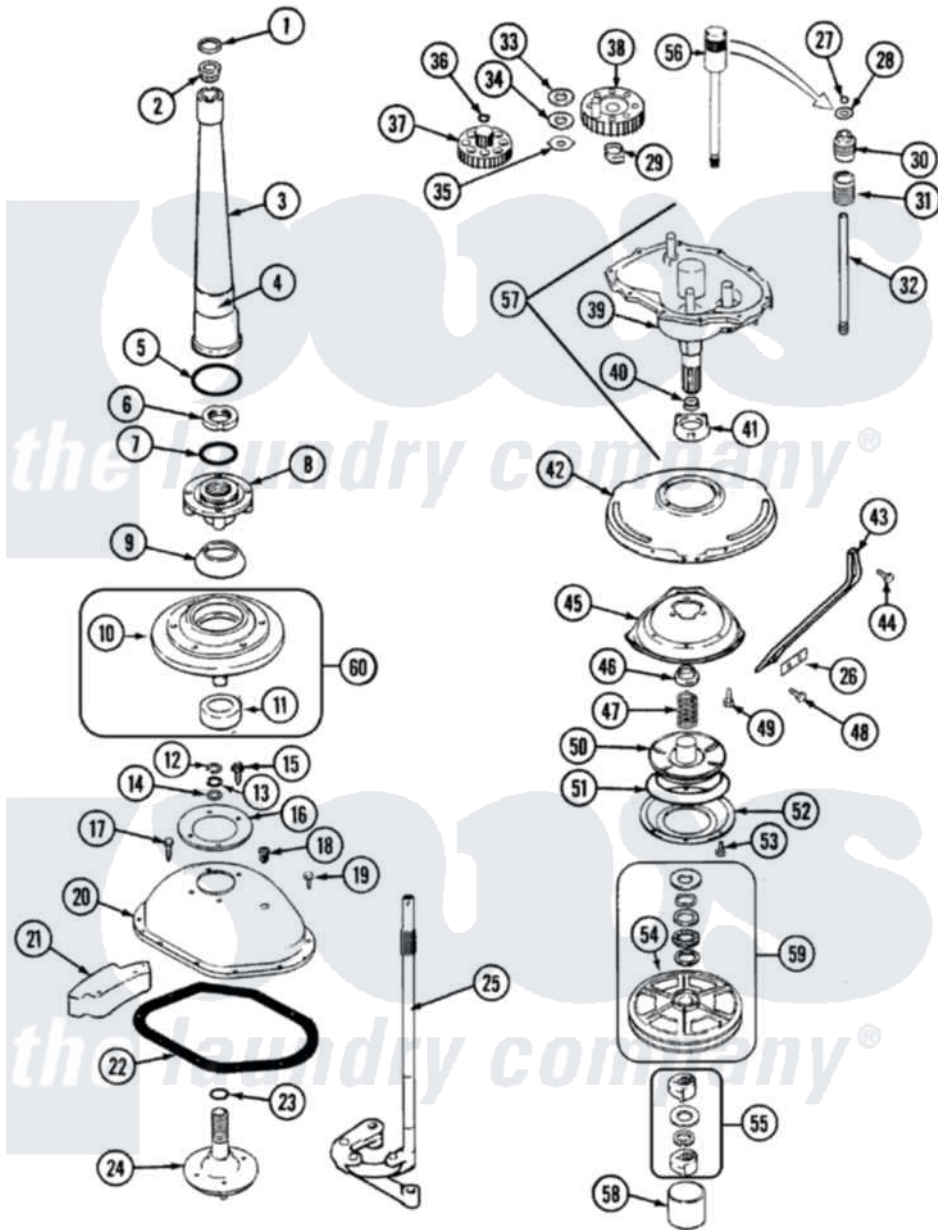

# Jenn-Air JW3000A 04 - TRANSMISSION

Jenn-Air [Residential Jenn-Air JW3000A Washer Parts](#) Parts Diagram 04 - TRANSMISSION  
 Click on the part number to view part

Item	Original Part Number	Replaced By	Status	Part Description
1	<a href="#">25-7941</a>			"O" Ring, Agr Drive Shaft
2	<a href="#">21001066</a>			Bearing, Centerpost
3	35-2983		Not Available	CENTERPOST ASSY.
"	35-2792	<a href="#">21001401</a>		Center Pos
4	<a href="#">33-6790</a>			Bearing, Agitator
5	<a href="#">35-2906</a>			Seal, Centerpost Bottom
6	<a href="#">35-2791</a>			Nut, Spin Tube
7	<a href="#">25-7938</a>			"O" Ring, Basket Drive Hub
8	35-3647	<a href="#">W10219156</a>		Tub Seal
9	<a href="#">35-2974</a>			Tub Seal/Hub Assembly
10	35-2716	<a href="#">12001561</a>		Bearing And Seal Housing Assembly
11	<a href="#">35-2205</a>			Bearing, Spin
12	25-7949		Not Available	RING, RETAINING (AG. SHAFT)
13	<a href="#">25-7057</a>			Washer, Flat
14	<a href="#">25-7057</a>			Washer, Flat