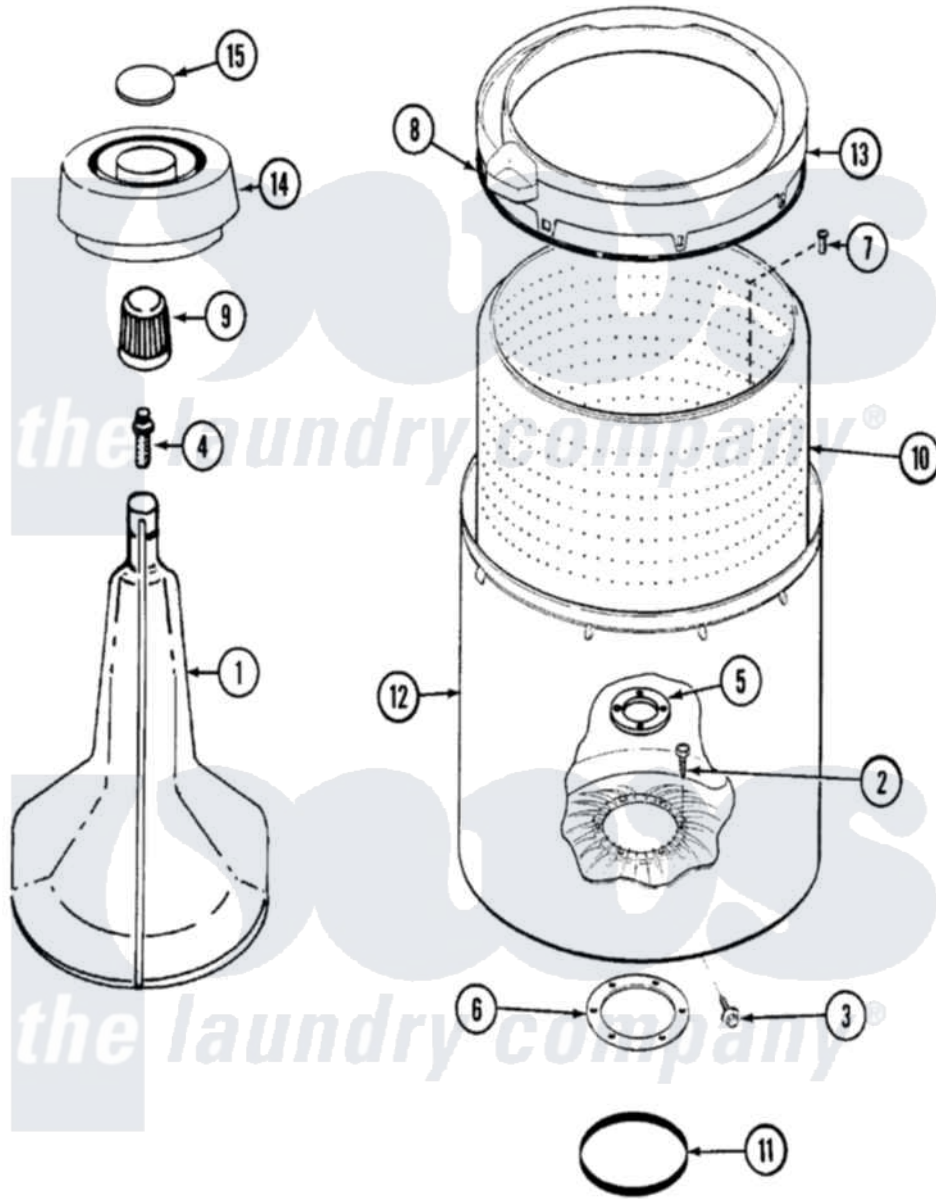

Jenn-Air JW3000A 05 - TUB

Jenn-Air [Residential Jenn-Air JW3000A Washer Parts](#) Parts Diagram 05 - TUB
 Click on the part number to view part

Item	Original Part Number	Replaced By	Status	Part Description
1	35-3580			Agitator
2	25-7947	21001063		Screw, Shoulder
3	25-7953	22002933		Screw
4	25-7948	W10309247		Screw
5	35-3685			Gasket, Basket To Centerpost
6	35-3686			Gasket, Tub To Housing
7	25-7965	3400504		Screw
8	35-2328			Seal, Tub Top
9	35-2733			Cap, Agitator
10	35-3687		Not Available	BASKET, SPIN
11	35-2978			Seal, Tub/Housing
12	35-3700			Tub Assembly
13	35-3578		Not Available	TOP, TUB
14	35-2550			Dispenser, Rinse
15	21001269		Not Available	INSERT, RINSE DISPENSER