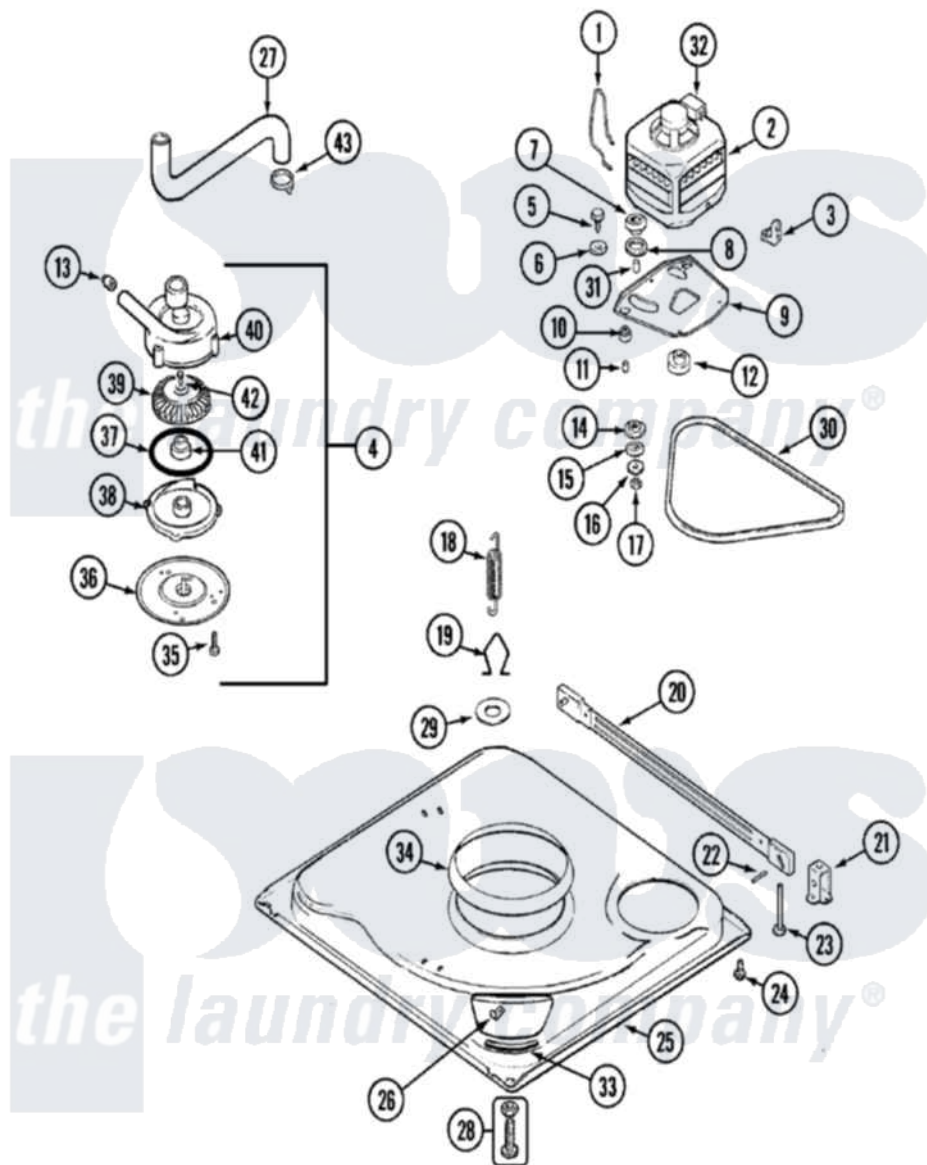

Jenn-Air JW3000W 01 - BASE

Jenn-Air [Residential Jenn-Air JW3000W Washer Parts](#) Parts Diagram 01 - BASE

[Click on the part number to view part](#)

Item	Original Part Number	Replaced By	Status	Part Description
1	21001110	22004376		Spring, Motor Pivot
2	21001400			Motor/Plate Assembly
"	21001170			Motor And Pulley/Plate Assembly
3	21001109	21001486		Foot Slide, Isolator
4	35-3834	35-6465		Pump Assem
5	25-7833	21001977		Screw
6	25-7834			Washer, Motor/Base Screw
7	33-9946			Isolator, Motor
8	35-3570			Washer, Motor Pivot
9	21001111	21001783		Plate And Screw Assembly
10	35-3646			Isolator, Motor Plate
11	25-7831			Spacer, Mounting
12	21001108			Pulley, Motor
13	35-2344			Restrictor, Flow
14	35-3571			Slide, Motor Pivot
15	33-9967			Washer, Motor Isolator