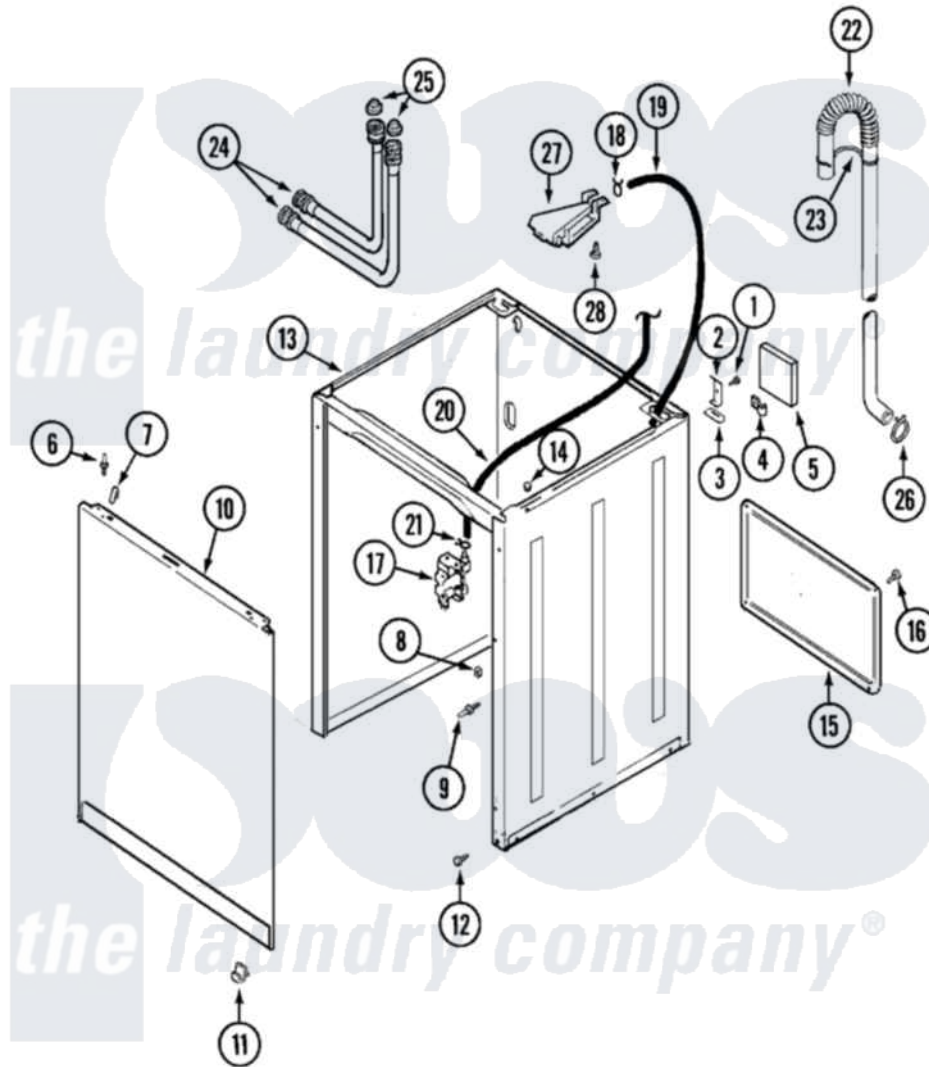

Jenn-Air JW3000W 02 - CABINET

Jenn-Air [Residential Jenn-Air JW3000W Washer Parts](#) Parts Diagram 02 - CABINET
 Click on the part number to view part

Item	Original Part Number	Replaced By	Status	Part Description
1	25-7893			Screw
2	35-2846			Hinge, Cabinet Top
3	35-4128			Pad, Hinge
4	25-7027	16515		Clip
5	35-0706		Not Available	PAD, FOAM
6	53-0643			Pin, Locator
7	25-7220			Clip, Cabinet Top
8	25-0224	3400029		Nut, Adapter Plate
9	53-0200			Sleeve, Locator Pin
"	53-0643			Pin, Locator
10	35-2084			Panel, Front
11	53-0120			Clip, Front Panel
"	25-7732	681414		Screw, 10AB X 1/2
12	35-4129			Bumper, Cabinet
13	35-2106	21001871		Cabinet
14	33-2653			Bumper, Cabinet

15	35-2108	21001871	Cabinet
16	25-7732	681414	Screw, 10AB X 1/2
17	35-2374N		Valve, Water
"	21001396	35-2374N	Valve, Water
18	25-7867	596669	Clamp, Manifold
19	35-2378	12002749	Hose, Flume Kit
20	21001060	21001748	Hose, Pressure Switch
21	25-7796	596669	Clamp, Manifold
22	35-3538	21001872	Hose, Drain
23	33-9537	22003814	Retainer, Drain Hose
24	35-0873	76313	Hosefill
"	33-7891	89503	Hose-Inlet
25	33-4264N		Strainer And Washer Kit
26	25-7080	285655	Clamp, Hose
27	35-2051	21001760	Flume Assembly / Water Diverter
28	25-3092	90767	Screw, 8A X 3/8 HeX Washer Head Tapping