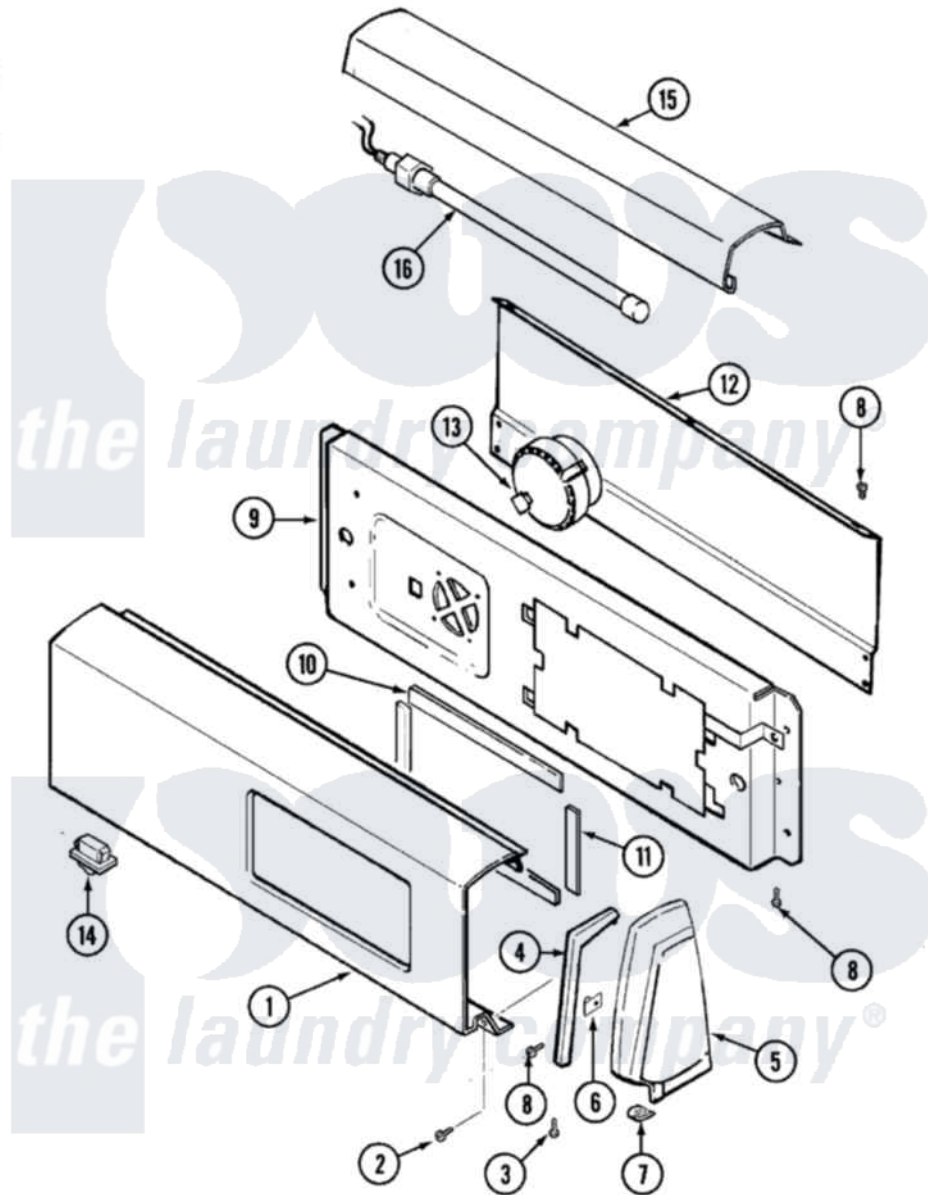

Jenn-Air JW3000W 03 - CONTROL PANEL

Jenn-Air [Residential Jenn-Air JW3000W Washer Parts](#) Parts Diagram 03 - CONTROL PANEL
 Click on the part number to view part

Item	Original Part Number	Replaced By	Status	Part Description
1	21001273			Panel, Control
2	25-7649	910187		Screw
3	25-3092	90767		Screw, 8A X 3/8 HeX Washer Head Tapping
4	21001245			Trim, Endcap
"	21001246		Not Available	TRIM, ENDCAP (LT) (WHT)
5	35-2669		Not Available	CAP, END (LT)(WHT)
"	35-2668	21001453		Cap- End
6	25-7702			Speedclip, End Cap To Control Panel
7	25-7851			Speedclip, End Cap To Top
8	25-3092	90767		Screw, 8A X 3/8 HeX Washer Head Tapping
9	21001272	35-3473		Control Shield And Electronic As
"	35-3540			Speaker Assembly
10	35-3450			Seal, Panel Long
11	35-3453			Seal, Panel Short

12	35-2688	21001460	Shield, Rear
"	25-3457		Screw, Sems
13	35-3454		Switch, Water Level
"	25-7947	21001063	Screw, Shoulder
14	35-3898	21001813	Switch, Rocker
15	21001244	Not Available	COVER, CONTROL PANEL (ALM)
16	25-7898	Not Available	GROMMET
"	21001256	Not Available	BULB ASSY.
"	21001260	Not Available	CLIP, MOUNTING
17	21001278	Not Available	MANUAL, USE & CARE
"	21001053	Not Available	MANUAL, USE & CARE
18	16000326		Guide, Quick Ref - Jenn-Air