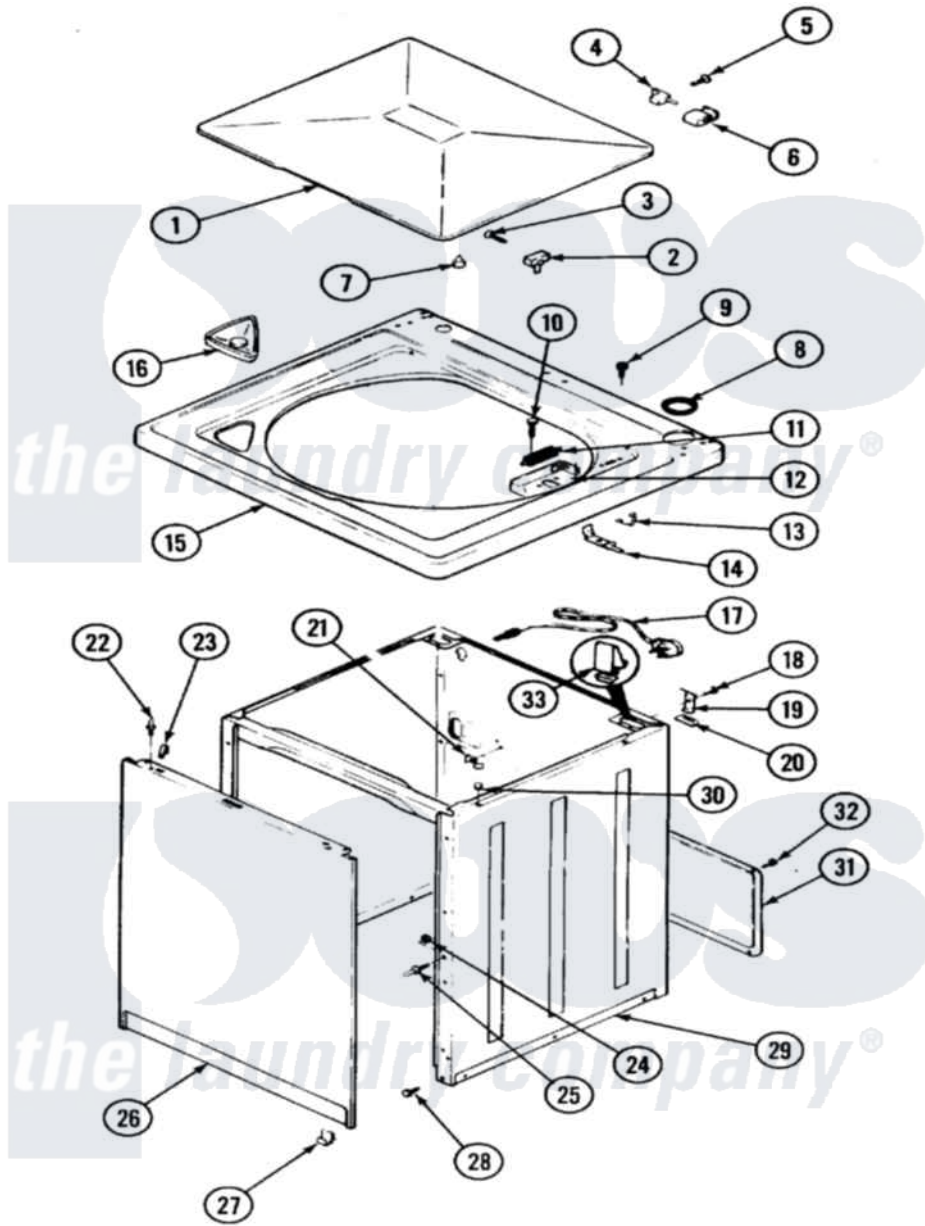

Jenn-Air JW3000W 04 - TOP

Jenn-Air [Residential Jenn-Air JW3000W Washer Parts](#) Parts Diagram 04 - TOP
 Click on the part number to view part

Item	Original Part Number	Replaced By	Status	Part Description
1	35-2026			Lid
2	43-0057			Actuator, Door Switch
3	25-7438			Screw
4	35-2045			Pin, Hinge
5	25-7893			Screw
6	35-2044			Hinge, Lid
7	35-0581			Bumper, Door
8	35-2063			Bushing, Insulator
9	21001137	12001187		Kit, Lid Switch Assembly
10	21001136	3400872		Screw, 8-18 X 3/8
11	21001148	12001187		Kit, Lid Switch Assembly
12	21001135			Housing, Lid Switch
13	25-7878			Clip
14	21001134			Lever, Lid Switch
15	35-2739			Top, Cabinet
16	21001167			Dispenser, Bleach