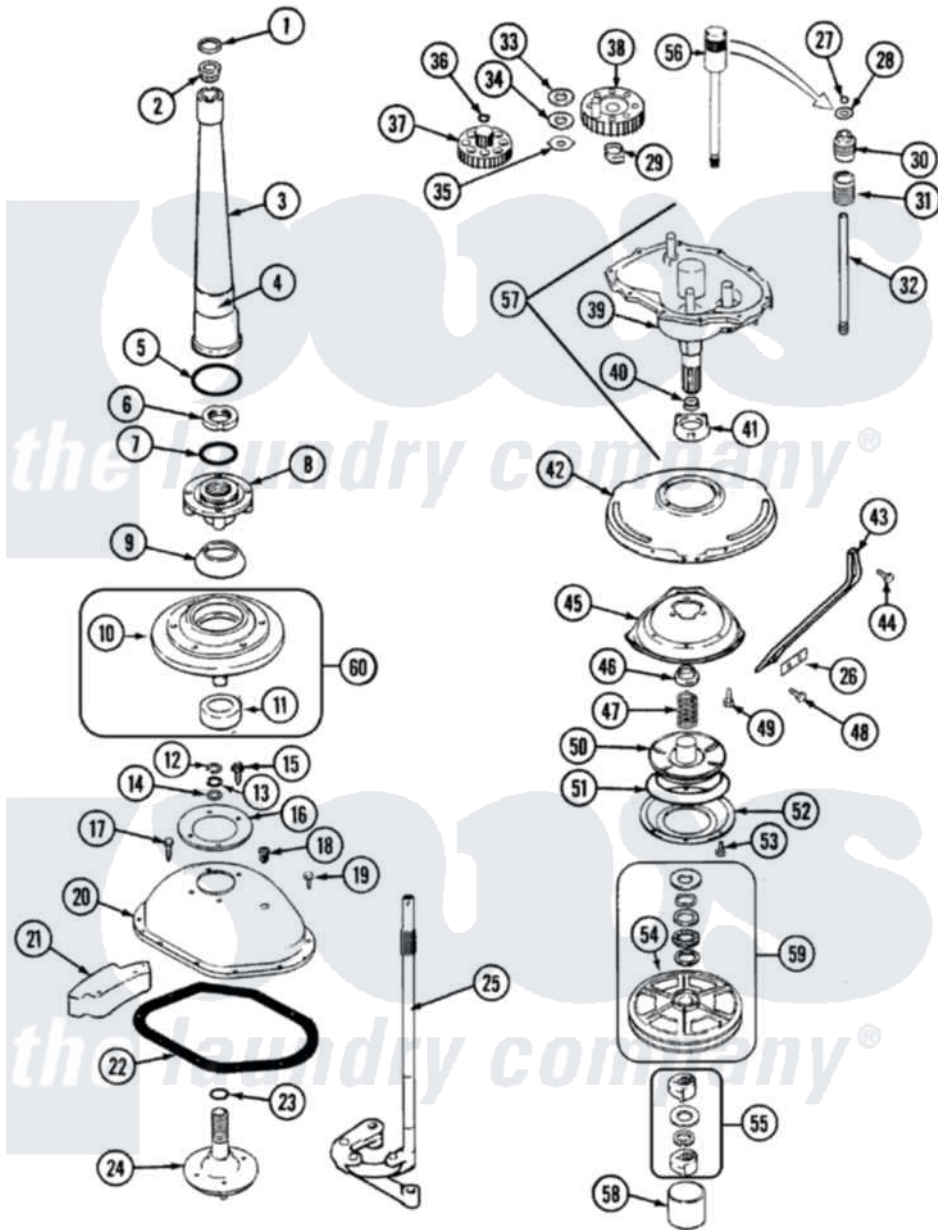

Jenn-Air JW3000W 05 - TRANSMISSION

Jenn-Air [Residential Jenn-Air JW3000W Washer Parts](#) Parts Diagram 05 - TRANSMISSION
 Click on the part number to view part

Item	Original Part Number	Replaced By	Status	Part Description
1	25-7941			"O" Ring, Agr Drive Shaft
2	21001066			Bearing, Centerpost
3	35-2983		Not Available	CENTERPOST ASSY.
"	35-2792	21001401		Center Pos
4	33-6790			Bearing, Agitator
5	35-2906			Seal, Centerpost Bottom
6	35-2791			Nut, Spin Tube
7	25-7938			"O" Ring, Basket Drive Hub
8	35-3647	W10219156		Tub Seal
9	35-2974			Tub Seal/Hub Assembly
10	35-2716	12001561		Bearing And Seal Housing Assembly
11	35-2205			Bearing, Spin
12	25-7949		Not Available	RING, RETAINING (AG. SHAFT)
13	25-7057			Washer, Flat
14	25-7057			Washer, Flat