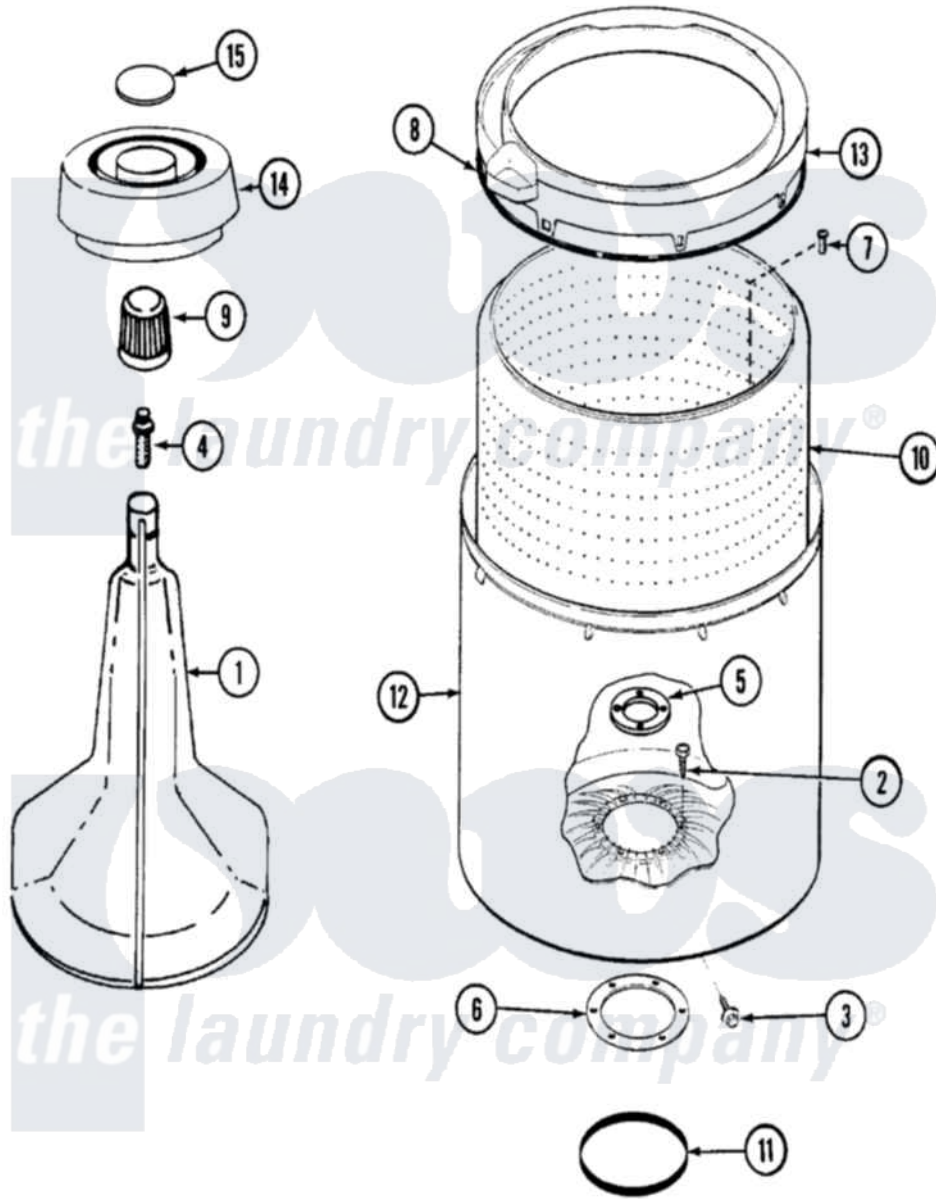

Jenn-Air JW3000W 06 - TUB

Jenn-Air [Residential Jenn-Air JW3000W Washer Parts](#) Parts Diagram 06 - TUB
 Click on the part number to view part

Item	Original Part Number	Replaced By	Status	Part Description
1	35-3580			Agitator
2	25-7947	21001063		Screw, Shoulder
3	25-7953	22002933		Screw
4	25-7948	W10309247		Screw
5	35-3685			Gasket, Basket To Centerpost
6	35-3686			Gasket, Tub To Housing
7	25-7965	3400504		Screw
8	35-2328			Seal, Tub Top
9	35-2733			Cap, Agitator
10	35-3687		Not Available	BASKET, SPIN
11	35-2978			Seal, Tub/Housing
12	35-3700			Tub Assembly
13	35-3578		Not Available	TOP, TUB
14	35-2550			Dispenser, Rinse
15	21001269		Not Available	INSERT, RINSE DISPENSER