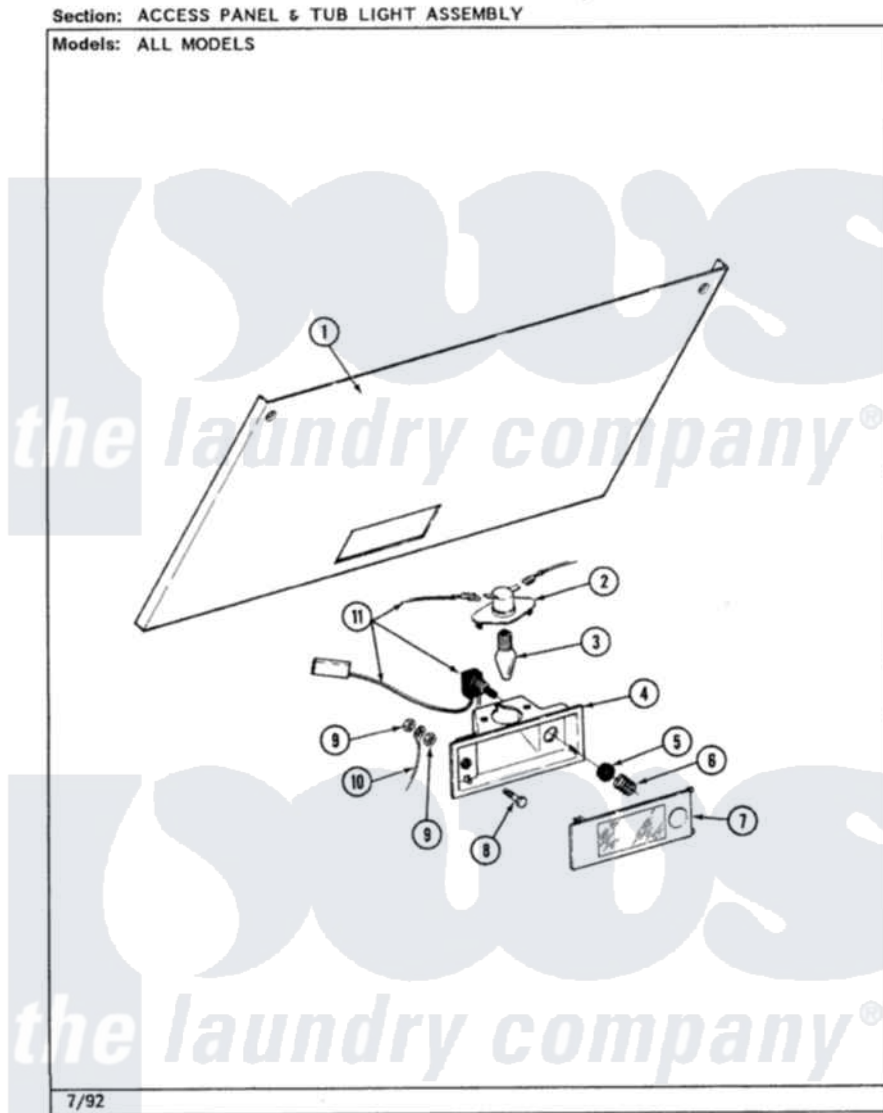

Jenn-Air LSE2700W 01 - ACCESS PANEL ASSEMBLY

Jenn-Air [Residential Jenn-Air LSE2700W Stacked Washer and Dryer Parts](#) Parts Diagram 01 - ACCESS PANEL ASSEMBLY

[Click on the part number to view part](#)

Item	Original Part Number	Replaced By	Status	Part Description
1	307844		Not Available	ACCESS PANEL (WHT)
2	315198		Not Available	LAMP HOLDER
3	Y307100	67001316		Bulb, Light
4	315195			Lamp Bracket
5	315197		Not Available	NUT FOR TUB LIGHT SWITCH
6	315196		Not Available	SPRING FOR TUB LIGHT
7	Y307845		Not Available	LENS ASSEMBLY
8	315211	22002354		Screw, Back Bracket
9	912077			Locknut, Reader Harness
10	204807			Ground Wire, Supp. Plte To Top Cover
11	Y307847			Switch And Wire Assembly