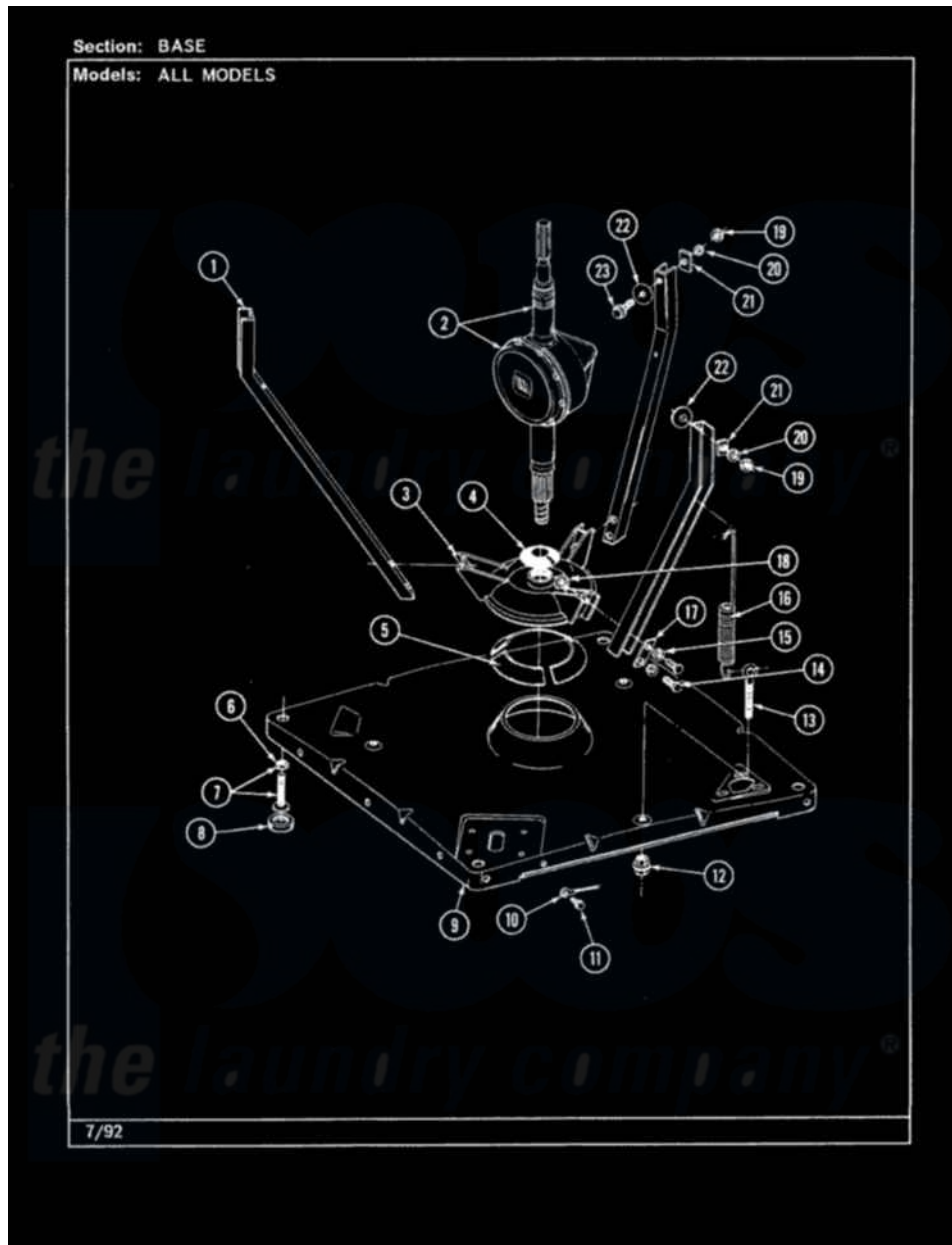

# Jenn-Air LSE2700W 02 - BASE

Jenn-Air [Residential Jenn-Air LSE2700W Stacked Washer and Dryer Parts](#) Parts Diagram 02 - BASE  
 Click on the part number to view part

Item	Original Part Number	Replaced By	Status	Part Description
1	<a href="#">213053</a>			Brace, Tub Part Not Used
2	206707	<a href="#">6-2097750</a>		Trans Dee
3	<a href="#">203725</a>			Damper W/Bolt And Clip
4	211028	<a href="#">22001586</a>		Deflector, Water
5	<a href="#">203956</a>			Damper Pad Kit
6	<a href="#">210385</a>			Lock Nut For Adjustable Leg
7	Y302699	<a href="#">22003428</a>		Leg, Adjustable
8	<a href="#">210684</a>			Foot, Adjustable Leg
9	<a href="#">203274</a>			Base With Damper Pads
10	<a href="#">204807</a>			Ground Wire, Supp. Plte To Top Cover
11	210186	<a href="#">3370225</a>		Screw
12	<a href="#">211949</a>			Nut, Adjustment Eyebolt
13	213120	<a href="#">216416</a>		Bolt, Eye/Centering Spring
14	<a href="#">Y015627</a>			Screw- Hex
15	911852	<a href="#">486009</a>		Lockwasher
16	<a href="#">213054</a>			Centering Spring - 3 Used

17	<a href="#">213073</a>		Washer, Double Brace
18	<a href="#">Y052785</a>		Nut, Brace To Damper
19	<a href="#">Y052734</a>		Nut, Carrage Bolts And Bracket
20	<a href="#">Y054867</a>		Washer, Lock
21	212979	Not Available	WASHER, TUB BRACE
22	<a href="#">211100</a>		Washer, Outer Tub
23	200744	<a href="#">W10175939</a>	Bolt
"	205254	<a href="#">W10175938</a>	Bolt