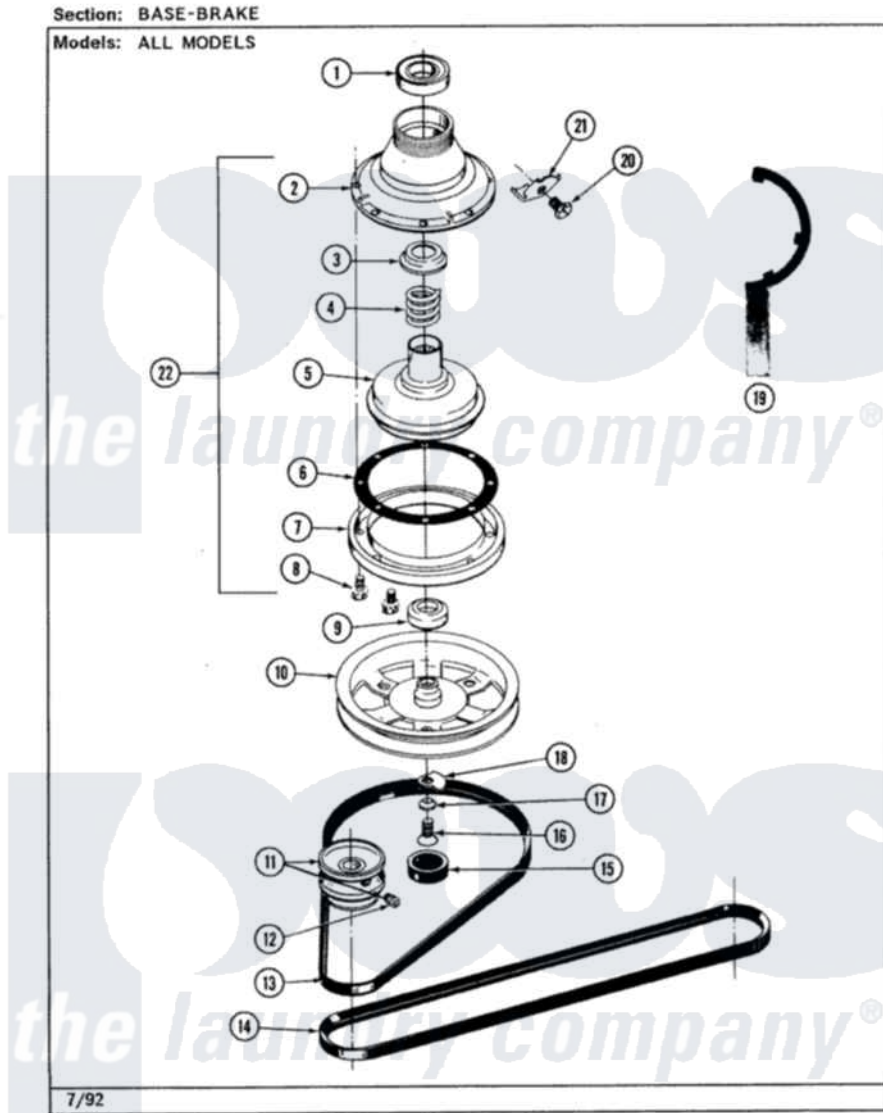

Jenn-Air LSE2700W 03 - BASE ASSEMBLY

Jenn-Air [Residential Jenn-Air LSE2700W Stacked Washer and Dryer Parts](#) Parts Diagram 03 - BASE ASSEMBLY
Click on the part number to view part

Item	Original Part Number	Replaced By	Status	Part Description
1	Y200720	22003441		Bearing, Rear
2	211045	6-2011900		Brake Asse
3	211039	6-2011900		Brake Asse
4	211041	6-2011900		Brake Asse
5	201126	6-2011900		Brake Asse
6	211042	6-2011900		Brake Asse
7	211043	6-2011900		Brake Asse
8	211000			SCREW, BRAKE DRUM (HEX HEAD)
9	200835			Bearing, Brake Rotor
10	211059	6-2301530		Pulley
11	200816	6-2008160		Pulley- MO
12	Y053241			Set Screw, Motor Pulley
13	211125			V Belt, Drive Pulley
14	211124			Part Not Used
15	211038		Not Available	CAP, OIL RETAINER
16	211375	681582		Screw

17	211090	22003555	Washer, Stop Lug
18	211089		Lug, Stop Pulley
19	Y038315	038315	Tool
20	213326		Bolt, Sems Retaining Clip
21	213325		Clip, Retaining
22	201190	6-2011900	Brake Asse