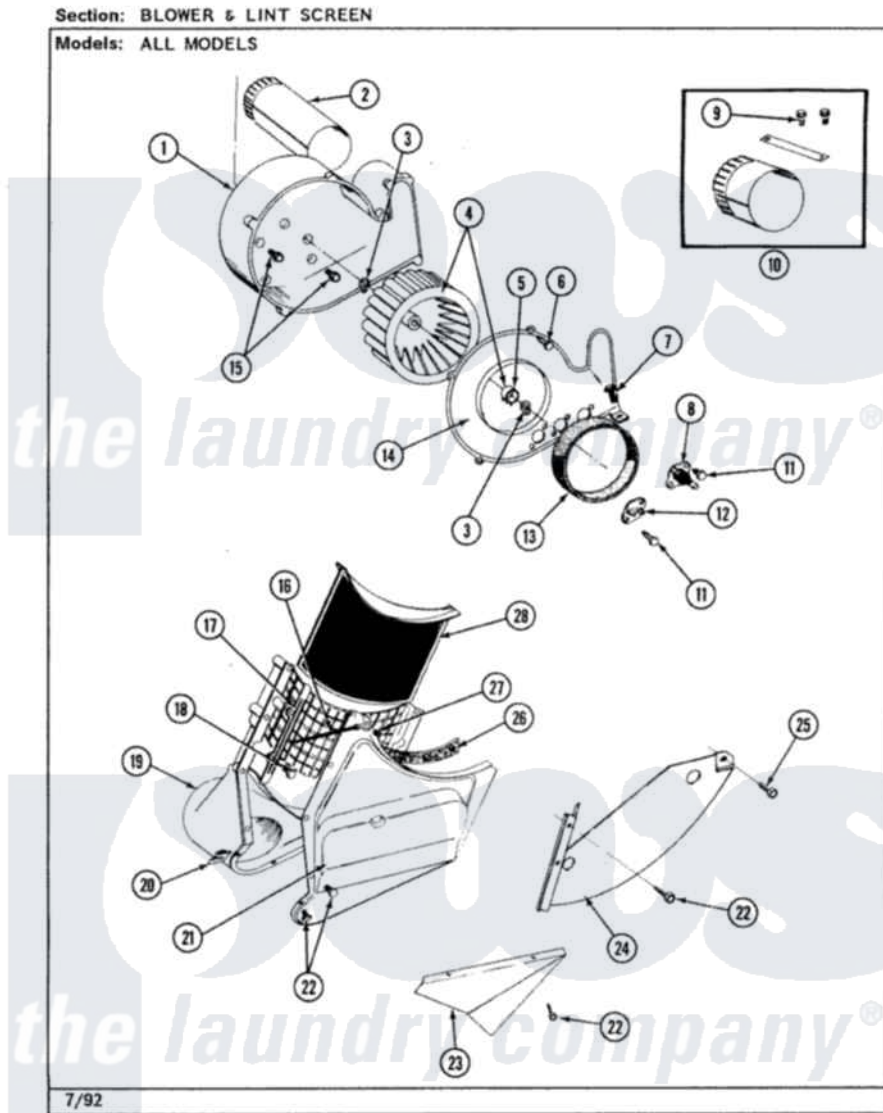

# Jenn-Air LSE2700W 04 - BLOWER ASSEMBLY

Jenn-Air [Residential Jenn-Air LSE2700W Stacked Washer and Dryer Parts](#) Parts Diagram 04 - BLOWER ASSEMBLY  
Click on the part number to view part

Item	Original Part Number	Replaced By	Status	Part Description
1	<a href="#">Y312893</a>			Housing, Blower
2	<a href="#">306637</a>			Exhaust Duct Assembly
3	410233	<a href="#">9703438</a>		Ring-Retrn
4	<a href="#">Y303836</a>			Blower Wheel Assembly And Clamp
5	<a href="#">312967</a>			Clamp, Blower Housing
6	Y312961	<a href="#">W10116751</a>		Screw
7	<a href="#">Y313561</a>			Screw----NA
8	<a href="#">Y308037</a>			Thermostat
9	Y310632	<a href="#">1163839</a>		Screw
10	306643	<a href="#">8544761A</a>		Exten-Exht
11	211294	<a href="#">90767</a>		Screw, 8A X 3/8 HeX Washer Head Tapping
12	<a href="#">306604</a>			Cut-Off, Thermal Part Not Used
13	<a href="#">Y312901</a>			Seal, Housing Cover
14	<a href="#">314846</a>			Cover, Blower Housing

15	Y310632	<a href="#">1163839</a>	Screw
16	<a href="#">901220</a>		Ground Wire
17	<a href="#">Y313795</a>		Guide For Lint Screen
18	Y312961	<a href="#">W10116751</a>	Screw
19	<a href="#">314801</a>		Outlet Duct And Grid
20	315274	<a href="#">488660</a>	Nut, Speed
21	<a href="#">314485</a>		Outlet Duct And Grid
22	Y312961	<a href="#">W10116751</a>	Screw
23	<a href="#">315239</a>		Shield For Outlet Duct
24	<a href="#">315238</a>		Shield
25	<a href="#">310207</a>		Screw, No.6 X 1/4 Inch
26	<a href="#">Y313796</a>		Lint Seal
27	<a href="#">310557</a>		Washer
"	Y312961	<a href="#">W10116751</a>	Screw
28	Y306666	<a href="#">33001003</a>	Screen, Lint